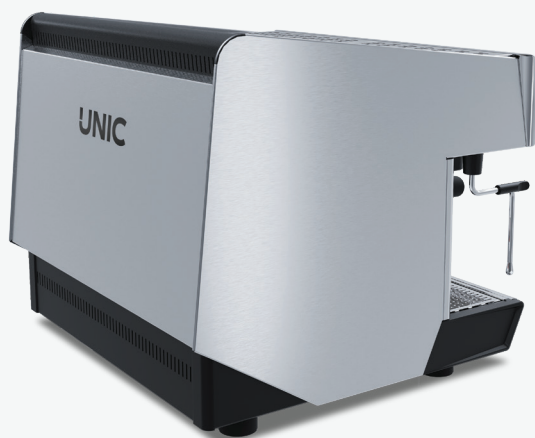

Certifications

UNIC

unic-espresso.com

Part of Electrolux Professional Group