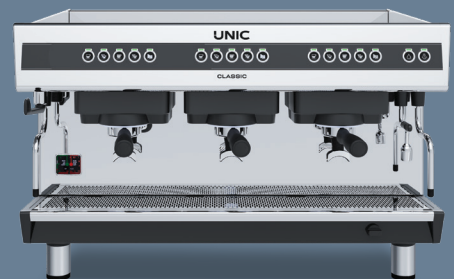

UNIC

Espresso Technology since 1919

CLASSIC

Robust and versatile, the CLASSIC e is the traditional espresso machine par excellence. Designed and manufactured entirely by UNIC in France, it guarantees consistent quality espresso throughout the entire service.

ESPRESSO BREWED TO PERFECTION AND EASY EXTRACTION WITH THE CLASSIC e

The CLASSIC e boasts elegant lines underlined by the full stainless-steel front panel equipped with new control buttons. Easy to use and maintain, it is equipped with features that guarantee perfect coffee extraction, consistent quality and high performance during periods of intensive use.

Durable Craftsmanship

- Provides an affordable, reliable and profitable espresso machine.
- Easy to use and maintain.
- Heavy-duty components and solid construction.

Equipment for every need

- Two Cool Touch steam wands for easy handling, with no risk of scalding, as well as easy cleaning after use.
- A manually controlled steam outlet with Steamglide, and a second programmable steam outlet.
- A hot water outlet with programmable control.