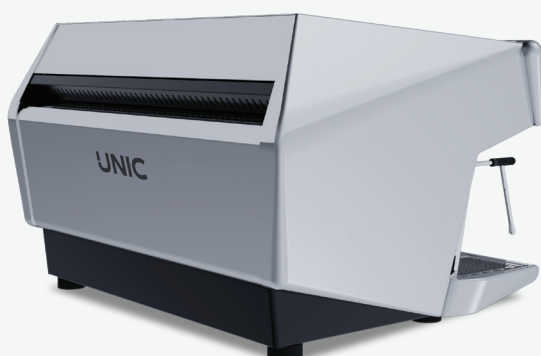

UNIC

unic-espresso.com

Part of Electrolux Professional Group