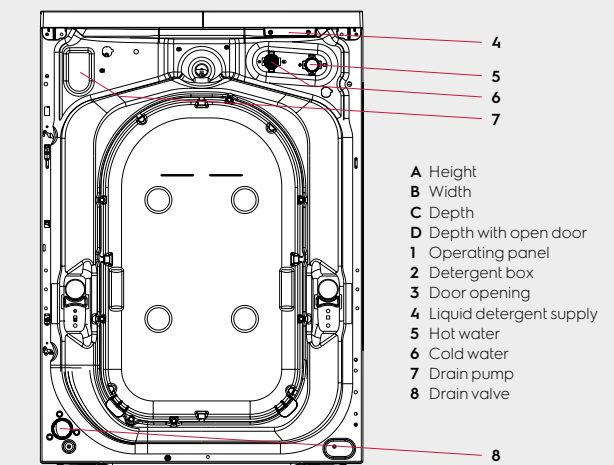

Special features

Pedestal	Accessory
Stacking kit	Accessory
External dosing system	Optional
Marine kit	Optional

Dimensions including the door frame

Height (A), mm	850
Width (B), mm	597
Depth (C), mm	624
Packaging height, mm	900
Packaging width, mm	630
Packaging depth, mm	701
Weight (with packaging), kg	80.5 (82)

Front

Right side

Rear side

- A Height
- B Width
- C Depth
- D Depth with open door
- 1 Operating panel
- 2 Detergent box
- 3 Door opening
- 4 Liquid detergent supply
- 5 Hot water
- 6 Cold water
- 7 Drain pump
- 8 Drain valve