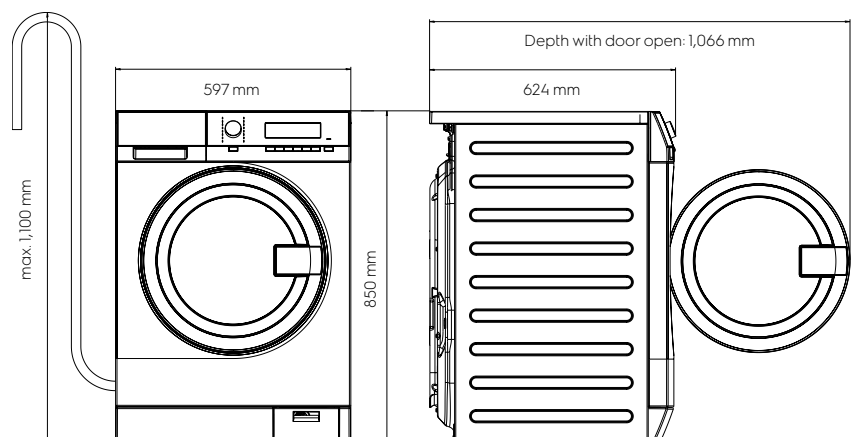

Dimensions