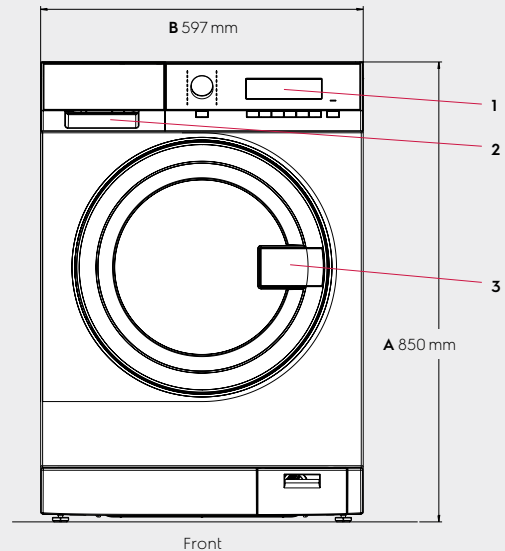

Specifications WE170P/V

Spin speed, rpm (G-factor)	1,400 (536)
Washing noise level, dB(A)	49
Spinning noise level, dB(A)	76
Electrical connection, V/Hz/W	230 - 240 / 50 - 60/2000
Cabinet, top and front	Stainless steel
Display	Large LCD
Drum design	Professional drum with 4.5 mm holes
Drum light	Yes
Detergent compartments	3
Door lock device	Pull to open with child safety (can be opened from inside applying 70N)
Water inlet	Hot & cold
Draining system	Drain pump / Drain valve
Levelling feet	4 adjustable feet (adjustable by 15mm)

Special features

Pedestal	Accessory
Stacking kit	Accessory
External dosing system	Optional
Marine kit	Optional

Dimensions including the door frame

Height (A), mm	850
Width (B), mm	597
Depth (C), mm	624
Packaging height, mm	900
Packaging width, mm	630
Packaging depth, mm	701
Weight (with packaging), kg	80.5 (82)