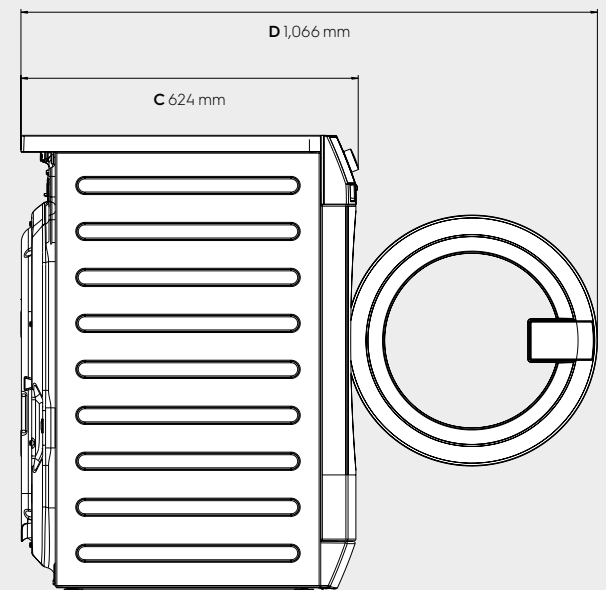

Special features

Pedestal	Accessory
Stacking kit	Accessory
External dosing system	Optional
Marine kit	Optional

Dimensions including the door frame

Height (A), mm	850
Width (B), mm	597
Depth (C), mm	624
Packaging height, mm	900
Packaging width, mm	630
Packaging depth, mm	701
Weight (with packaging), kg	80.5 (82)

Front

Right side

Rear side

- A Height
- B Width
- C Depth
- D Depth with open door
- 1 Operating panel
- 2 Detergent box
- 3 Door opening
- 4 Liquid detergent supply
- 5 Hot water
- 6 Cold water
- 7 Drain pump
- 8 Drain valve