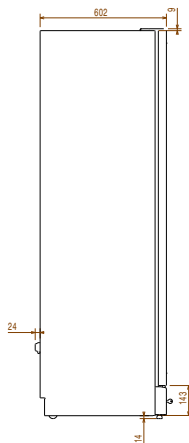

Side

EI = Electrical inlet (power)
RI = Refrigerant Inlet
RO = Refrigerant Outlet

Top

Other