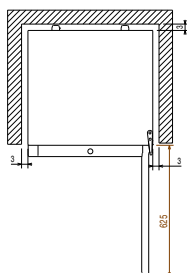

Other

Electric

Supply voltage:

720019 (WC170SSMZA)

220-240 V/1N ph/50 Hz

Electrical power max.:

0.2 kW

Key Information:

Gross capacity:

414 lt

Capacity:

197 lt / Bottle .75L Bordeaux

External dimensions, Width:

595 mm

External dimensions, Height:

1850 mm

External dimensions, Depth with
Doors Open:

1180 mm

Internal Dimensions (depth):

460 mm

Internal Dimensions (height):

1600 mm

Internal Dimensions (width):

495 mm

Number and type of grids
(included):

6+1 -

Type of external material:

Black Prepainted Steel

Refrigeration Data

Control type:

Digital

Refrigerant type:

R600a

Refrigeration power:

69 W

Refrigerant weight:

65 g

Min/Max internal humidity:

30/80

Operating temperature min.:

5 °C

Operating temperature max.:

22 °C

Operating mode:

Ventilated/Static

Cooling unit:

Built-In

Defrost type:

Automatic