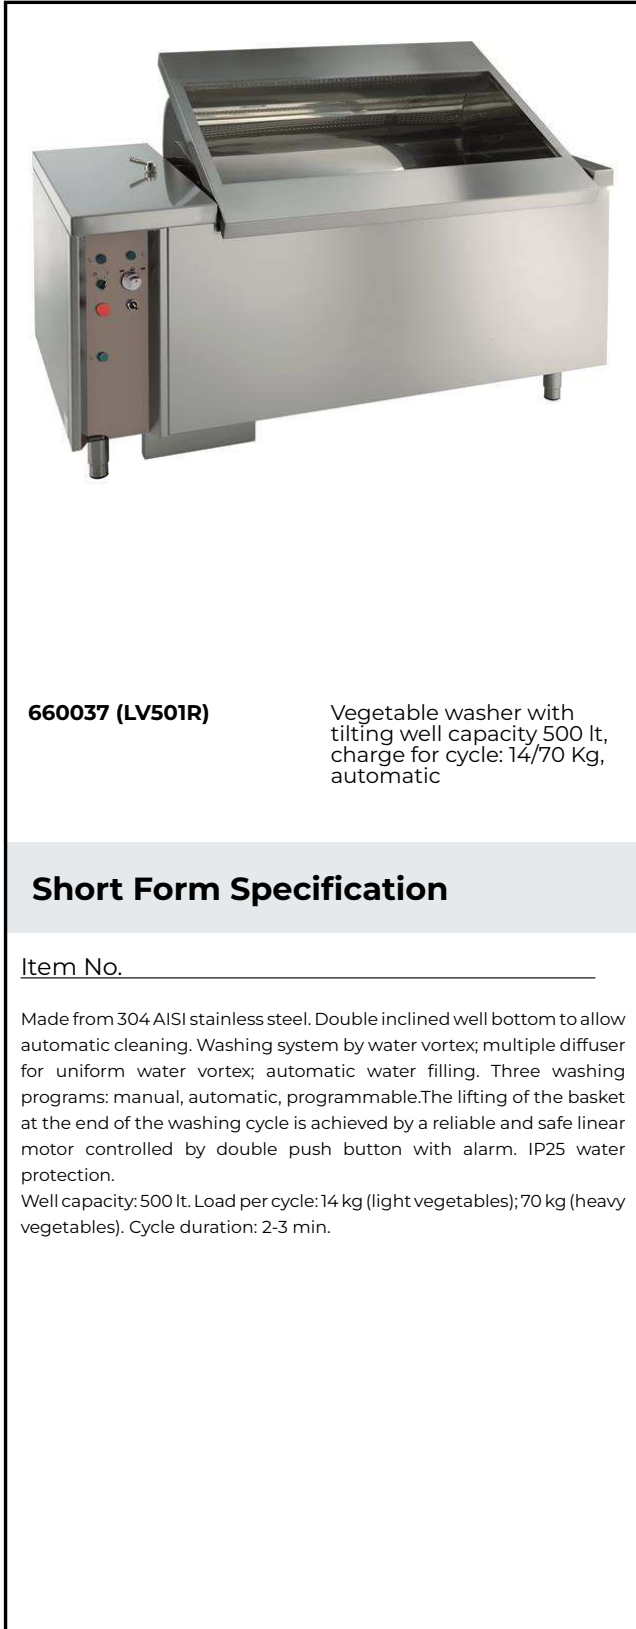

Vegetable Washer Tilting Basket Vegetable Washer 14/70kg - Automatic

ITEM # _____

MODEL # _____

NAME # _____

SIS # _____

AIA # _____

660037 (LV501R)

Vegetable washer with tilting well capacity 500 lt, charge for cycle: 14/70 Kg, automatic

Short Form Specification

Item No. _____

Made from 304 AISI stainless steel. Double inclined well bottom to allow automatic cleaning. Washing system by water vortex; multiple diffuser for uniform water vortex; automatic water filling. Three washing programs: manual, automatic, programmable. The lifting of the basket at the end of the washing cycle is achieved by a reliable and safe linear motor controlled by double push button with alarm. IP25 water protection.

Well capacity: 500 lt. Load per cycle: 14 kg (light vegetables); 70 kg (heavy vegetables). Cycle duration: 2-3 min.

Main Features

- Double inclined well bottom to allow automatic cleaning of the unit.
- Easy to remove perforated stainless steel filters.
- Washing well shaped to achieve an efficient water vortex.
- Basket lifting at the end of the cycle achieved by means of a linear motor controlled by a double push button with alarm.
- Three washing programs: manual, automatic.
- "Soft-action" manual ball valve regulates the wash water loading and pressure.
- Multiple diffuser to uniform water vortex and a solenoid valve to expedite water loading and drainage.
- Simple control panel with emergency stop and an acoustic alarm switch.
- Cycle duration of 2 to 3 minutes.
- Mounted on adjustable stainless steel legs.
- IP25 protection against water jets, solid objects and small animals (larger than 6 mm).