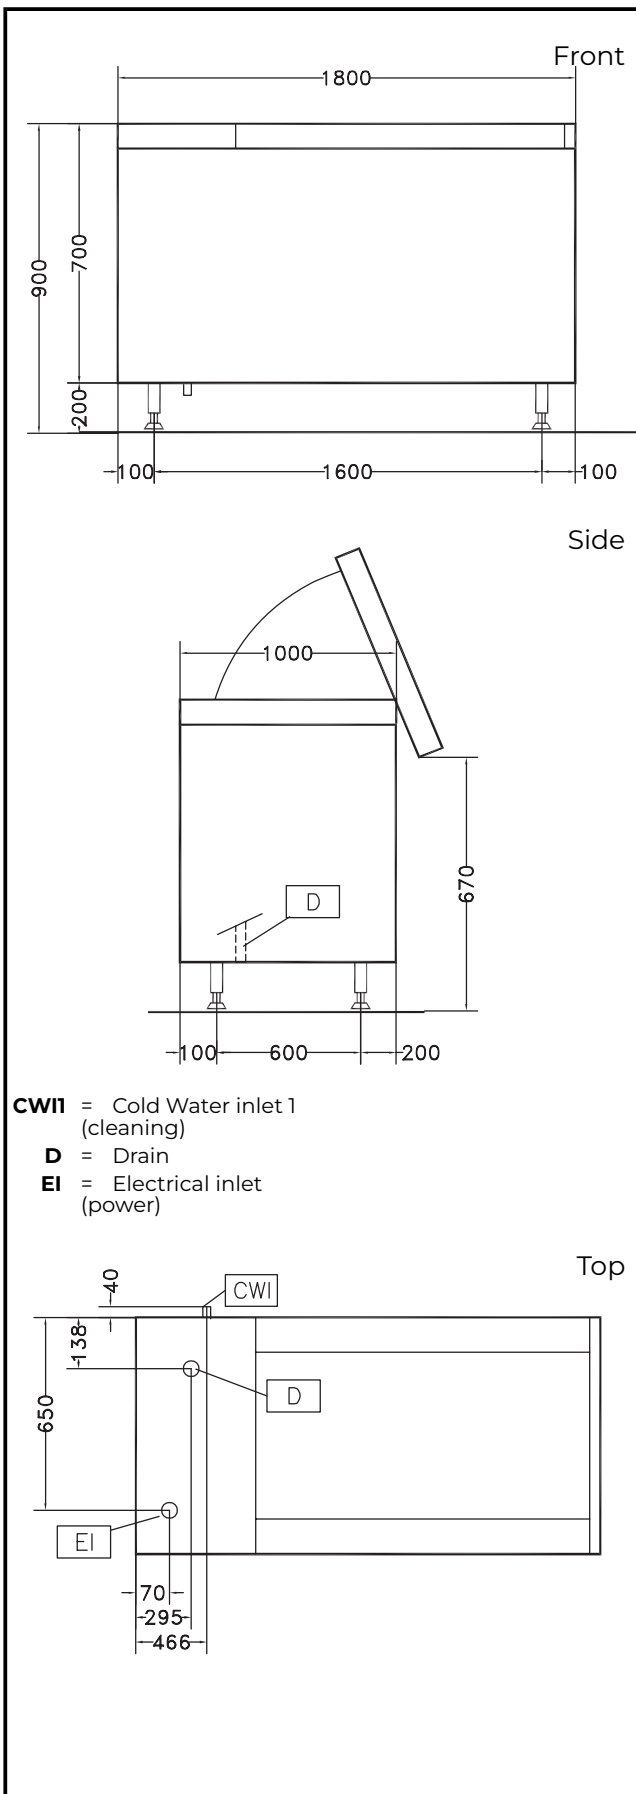

Well capacity: 500 lt. Load per cycle: 14 kg (light vegetables); 70 kg (heavy vegetables). Cycle duration: 2-3 min.

Main Features

- Double inclined well bottom to allow automatic cleaning of the unit.
- Easy to remove perforated stainless steel filters.
- Washing well shaped to achieve an efficient water vortex.
- Basket lifting at the end of the cycle achieved by means of a linear motor controlled by a double push button with alarm.
- Three washing programs: manual, automatic.
- "Soft-action" manual ball valve regulates the wash water loading and pressure.
- Multiple diffuser to uniform water vortex and a solenoid valve to expedite water loading and drainage.
- Simple control panel with emergency stop and an acoustic alarm switch.
- Cycle duration of 2 to 3 minutes.
- Mounted on adjustable stainless steel legs.
- IP25 protection against water jets, solid objects and small animals (larger than 6 mm).

Electric

Total Watts:

660037 (LV501R)

1.6 kW

Key Information:

Usable well capacity:

500 lt

Load per cycle - light vegetables:

14 kg

Load per cycle - heavy vegetables:

70 kg

External dimensions, Width:

1800 mm

External dimensions, Depth:

1000 mm

External dimensions, Height: