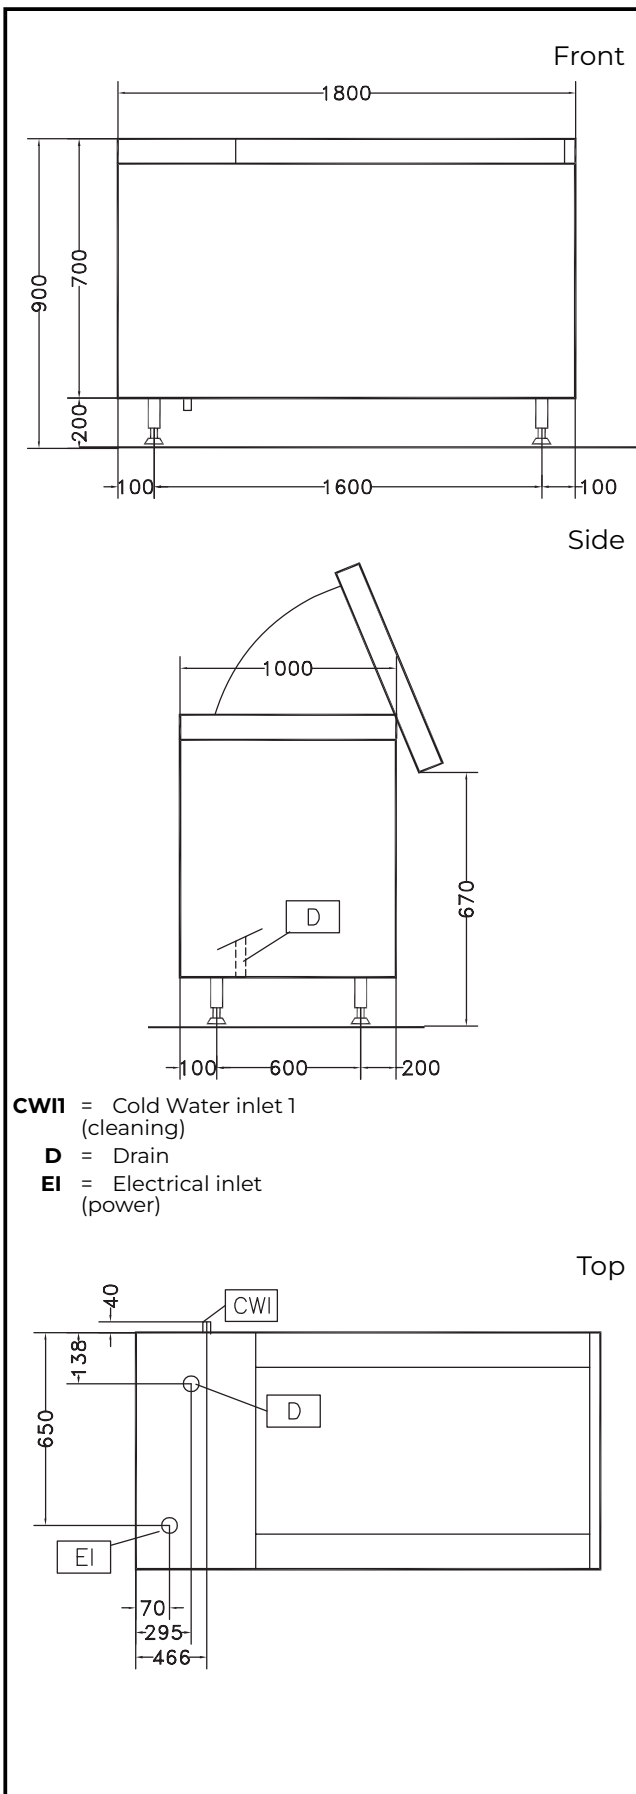

Well capacity: 500 lt. Load per cycle: 14 kg (light vegetables); 70 kg (heavy vegetables). Cycle duration: 2-3 min.

Main Features

- Double inclined well bottom to allow automatic cleaning of the unit.
- Washing well shaped to achieve an efficient water vortex.
- Basket lifting at the end of the cycle achieved by means of a linear motor controlled by a double push button with alarm.
- "Soft-action" manual ball valve regulates the wash water loading and pressure.
- Multiple diffuser to uniform water vortex and a solenoid valve to expedite water loading and drainage.
- Simple control panel with emergency stop and acoustic alarm switch.
- Cycle duration of 2 to 3 minutes.
- Mounted on adjustable stainless steel legs.
- IP25 protection against water jets, solid objects and small animals (larger than 6 mm).

Electric

Total Watts:

660036 (LV500R)

1.6 kW

Key Information:

Usable well capacity:

500 lt

Load per cycle - light vegetables:

14 kg

Load per cycle - heavy vegetables:

70 kg

External dimensions, Width:

1800 mm

External dimensions, Depth:

1000 mm

External dimensions, Height: