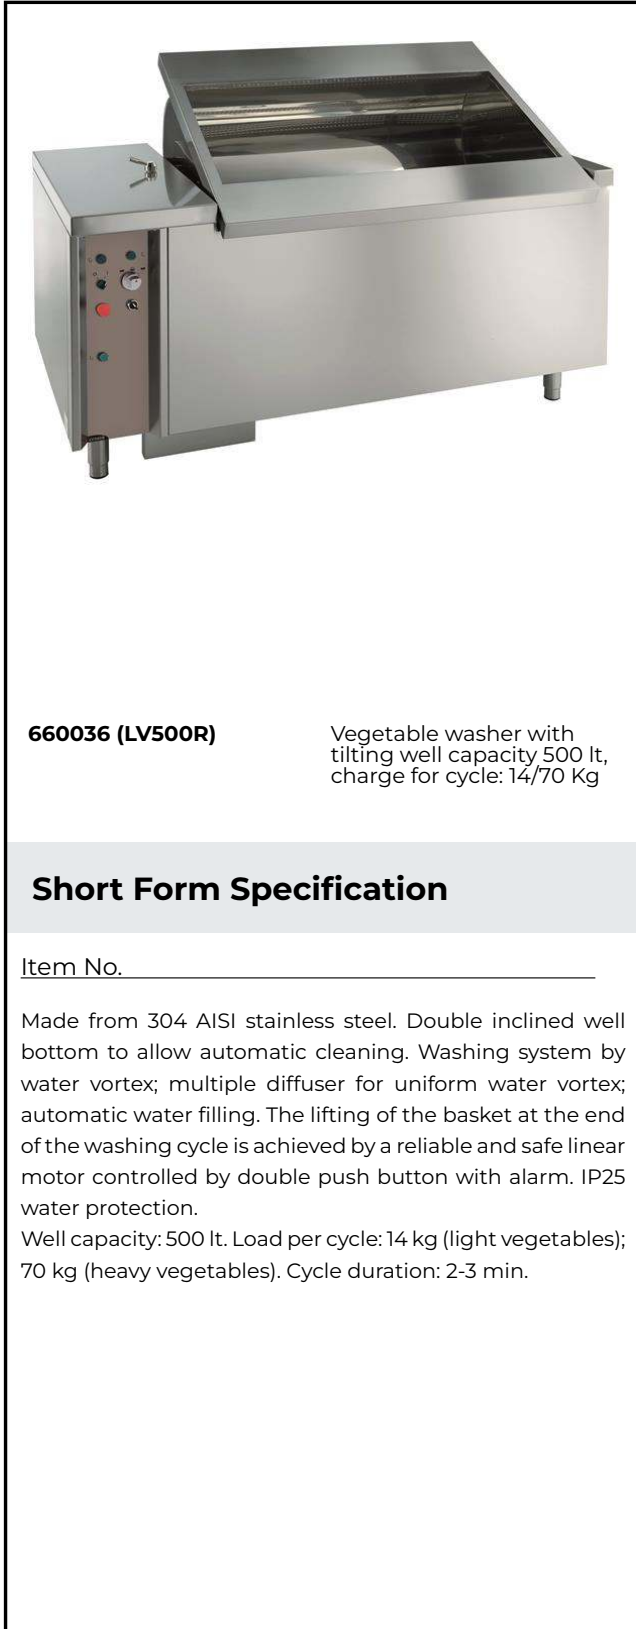

Vegetable Washer Tilting Basket Vegetable Washer 14/70kg

ITEM # _____

MODEL # _____

NAME # _____

SIS # _____

AIA # _____

660036 (LV500R)

Vegetable washer with tilting well capacity 500 lt, charge for cycle: 14/70 Kg

Short Form Specification

Item No. _____

Made from 304 AISI stainless steel. Double inclined well bottom to allow automatic cleaning. Washing system by water vortex; multiple diffuser for uniform water vortex; automatic water filling. The lifting of the basket at the end of the washing cycle is achieved by a reliable and safe linear motor controlled by double push button with alarm. IP25 water protection.

Well capacity: 500 lt. Load per cycle: 14 kg (light vegetables); 70 kg (heavy vegetables). Cycle duration: 2-3 min.

Main Features

- Double inclined well bottom to allow automatic cleaning of the unit.
- Washing well shaped to achieve an efficient water vortex.
- Basket lifting at the end of the cycle achieved by means of a linear motor controlled by a double push button with alarm.
- "Soft-action" manual ball valve regulates the wash water loading and pressure.
- Multiple diffuser to uniform water vortex and a solenoid valve to expedite water loading and drainage.
- Simple control panel with emergency stop and acoustic alarm switch.
- Cycle duration of 2 to 3 minutes.
- Mounted on adjustable stainless steel legs.
- IP25 protection against water jets, solid objects and small animals (larger than 6 mm).