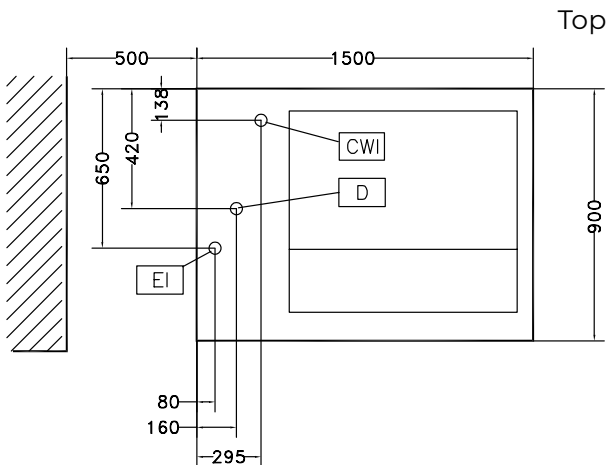

### Construction

- 304 AISI stainless steel construction throughout.
- Wells to have a capacity of 10 kg of light vegetables or 40 kg of heavy vegetables per cycle.

APPROVAL: \_\_\_\_\_

# Vegetable Washer Vegetable Washer with Tank 10/40kg

**CWI** = Cold Water inlet 1  
(cleaning)  
**D** = Drain  
**EI** = Electrical inlet  
(power)

Electric

**Total Watts:**

**660033 (LV300)**

1.1 kW

Key Information:

**Usable well capacity:**

300 lt

**Load per cycle - light  
vegetables:**

10 kg

**Load per cycle - heavy  
vegetables:**

40 kg

**External dimensions,  
Width:**

1500 mm

**External dimensions,  
Depth:**

900 mm

**External dimensions,  
Height:**

850 mm

**Shipping weight:**

196 kg

Vegetable Washer  
Vegetable Washer with Tank 10/40kg

The company reserves the right to make modifications to the products  
without prior notice. All information correct at time of printing.