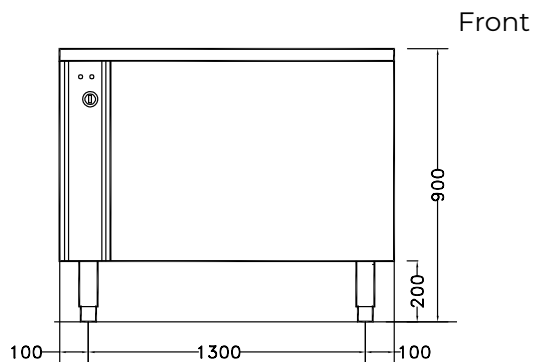

Vegetable Washer Vegetable Washer with Tank 10/40kg

CWI = Cold Water inlet 1
(cleaning)
D = Drain
EI = Electrical inlet
(power)