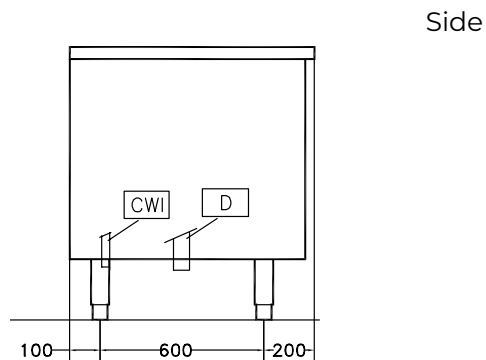

Vegetable Washer Vegetable Washer with Tank 10/40kg

CWI = Cold Water inlet 1
(cleaning)
D = Drain
EI = Electrical inlet
(power)