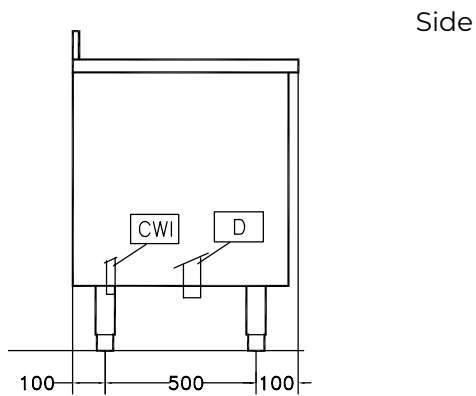

Well capacity: 200 lt. Load per cycle: 8 kg (light vegetables); 30 kg (heavy vegetables). Cycle duration: 2-3 min.

Main Features

- Work area in non-toxic material compatible with the use of food.
- Double inclined well bottom to allow automatic cleaning of the unit.
- Easy to remove perforated stainless steel filters.
- Washing well shaped to achieve an efficient water vortex.
- "Soft-action" manual ball valve regulates the wash water loading and pressure.
- Water inlet to unit via a solenoid valve.
- Simple control panel with a well drainage switch and knob to regulate recirculating water intensity.
- Cycle duration of 2 to 3 minutes.
- Mounted on adjustable stainless steel legs.
- IP25 protection against water jets, solid objects and small animals (larger than 6 mm).

Construction

- 304 AISI stainless steel construction throughout.
- Wells to have a capacity of 8 kg of light vegetables or 30 kg of heavy vegetables per cycle.

APPROVAL: _____

Vegetable Washer Vegetable Washer with Tank 8-30kg

- CWI** = Cold Water inlet 1 (cleaning)
- D** = Drain
- EI** = Electrical inlet (power)

Electric

Total Watts:
660031 (LV200) 1.1 kW

Key Information:

Usable well capacity: 200 lt
Load per cycle - light vegetables: 8 kg
Load per cycle - heavy vegetables: 30 kg
External dimensions, Width: 1200 mm
External dimensions, Depth: 700 mm
External dimensions, Height: 850 mm
Shipping weight: 133 kg