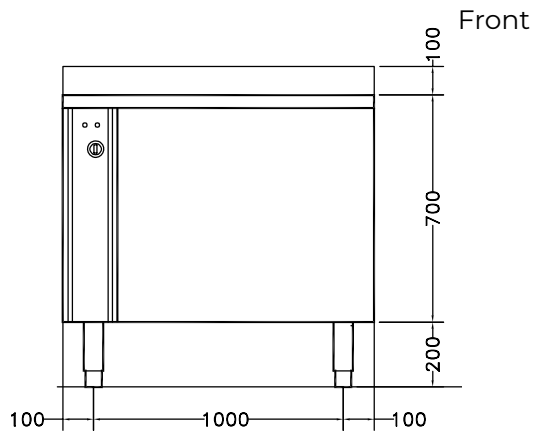

Construction

- 304 AISI stainless steel construction throughout.
- Wells to have a capacity of 8 kg of light vegetables or 30 kg of heavy vegetables per cycle.

APPROVAL: _____

Vegetable Washer Vegetable Washer with Tank 8-30kg

- CWI** = Cold Water inlet 1 (cleaning)
- D** = Drain
- EI** = Electrical inlet (power)

Electric

Total Watts:
660031 (LV200) 1.1 kW

Key Information:

Usable well capacity: 200 lt
Load per cycle - light vegetables: 8 kg
Load per cycle - heavy vegetables: 30 kg
External dimensions, Width: 1200 mm
External dimensions, Depth: 700 mm
External dimensions, Height: 850 mm
Shipping weight: 133 kg