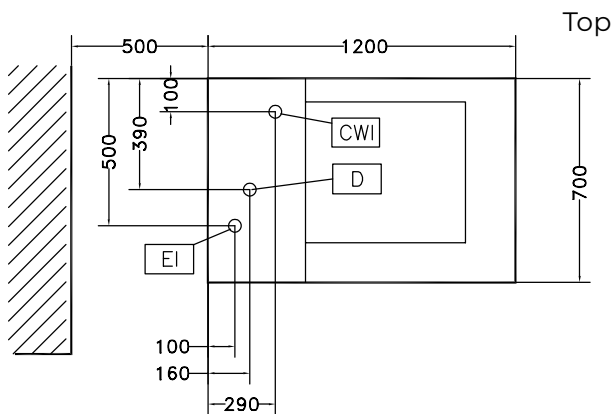

Construction

- 304 AISI stainless steel construction throughout.
- Wells to have a capacity of 8 kg of light vegetables or 30 kg of heavy vegetables per cycle.

APPROVAL: _____

Vegetable Washer Vegetable Washer with Tank 8-30kg

- CWI** = Cold Water inlet 1 (cleaning)
- D** = Drain
- EI** = Electrical inlet (power)

Electric

Total Watts:
660031 (LV200) 1.1 kW

Key Information:

Usable well capacity: 200 lt
Load per cycle - light vegetables: 8 kg
Load per cycle - heavy vegetables: 30 kg
External dimensions, Width: 1200 mm
External dimensions, Depth: 700 mm
External dimensions, Height: 850 mm
Shipping weight: 133 kg