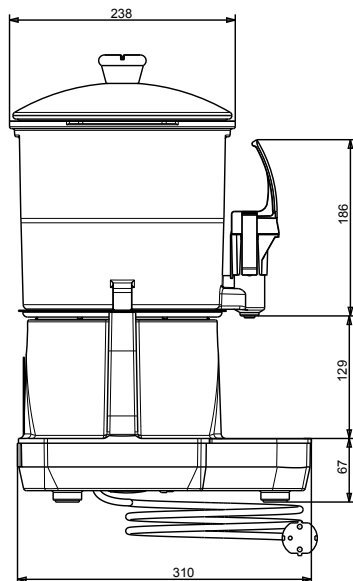

Side

Electric

Supply voltage:

560047 (LOLA6UK) 220-240 V/1 ph/50 Hz

Electrical power max.:

0.85 kW

Key Information:

External dimensions, Width: 270 mm

External dimensions, Depth: 318 mm

External dimensions, Height: 465 mm

Net weight: 6.2 kg

Shipping weight: 8 kg

Shipping height: 530 mm

Shipping width: 350 mm

Shipping depth: 380 mm

Shipping volume: 0.07 m³

Beverage Dispensing System
Hot Chocolate Dispenser, 6 L, black with UK plug

The company reserves the right to make modifications to the products
without prior notice. All information correct at time of printing.