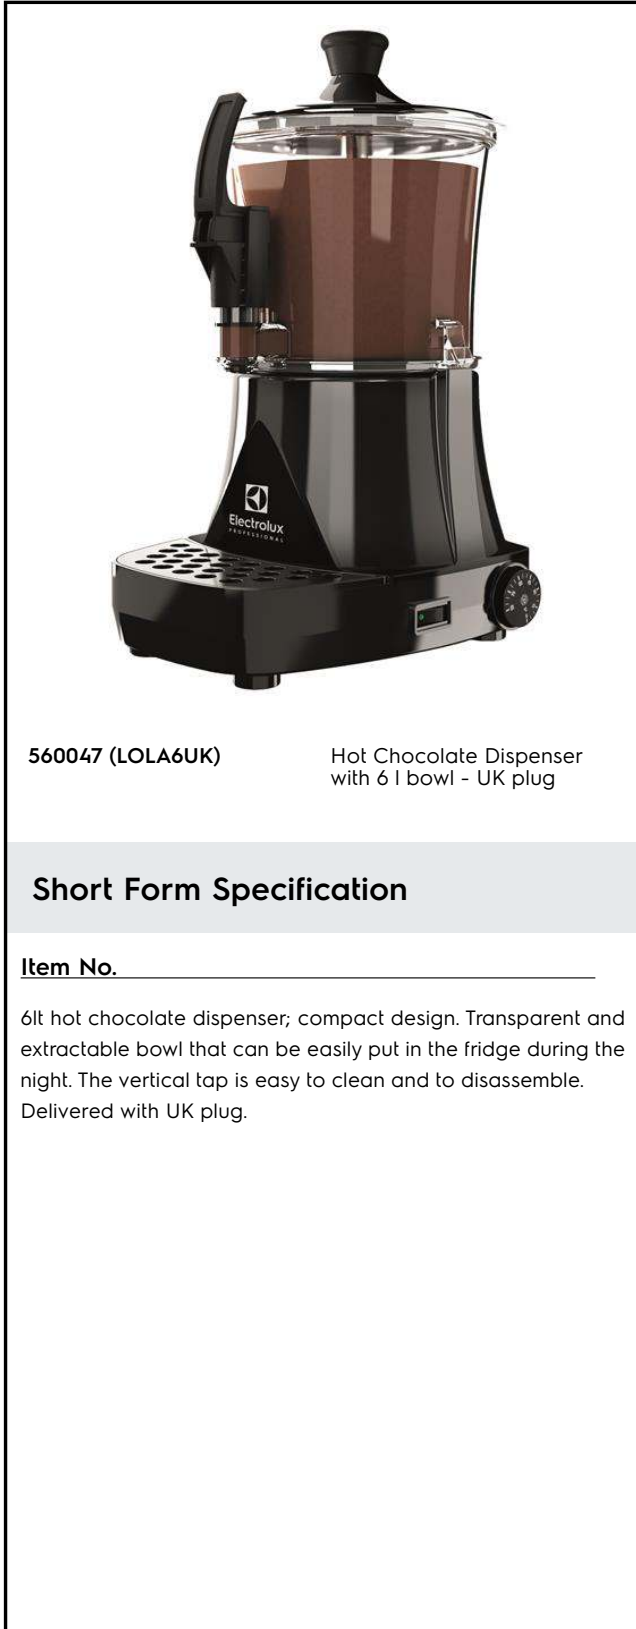

Electrolux
PROFESSIONAL

**Beverage Dispensing System
Hot Chocolate Dispenser, 6 L,
black with UK plug**

ITEM # _____

MODEL # _____

NAME # _____

SIS # _____

AIA # _____

560047 (LOLA6UK)

Hot Chocolate Dispenser
with 6 l bowl - UK plug

Short Form Specification

Item No. _____

6lt hot chocolate dispenser; compact design. Transparent and extractable bowl that can be easily put in the fridge during the night. The vertical tap is easy to clean and to disassemble. Delivered with UK plug.

Main Features

- Hot chocolate dispenser ideal also for small places thanks to its compact design.
- Transparent and extractable bowl that can be easily put in the fridge during the night.
- The vertical tap is easy to clean and to disassemble.