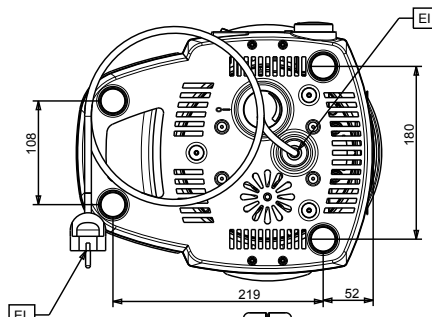

Top

Electric

Supply voltage:

560047 (LOLA6UK) 220-240 V/1 ph/50 Hz

Electrical power max.:

0.85 kW

Key Information:

External dimensions, Width: 270 mm

External dimensions, Depth: 318 mm

External dimensions, Height: 465 mm

Net weight: 6.2 kg

Shipping weight: 8 kg

Shipping height: 530 mm

Shipping width: 350 mm

Shipping depth: 380 mm

Shipping volume: 0.07 m³

Beverage Dispensing System
Hot Chocolate Dispenser, 6 L, black with UK plug

The company reserves the right to make modifications to the products
without prior notice. All information correct at time of printing.