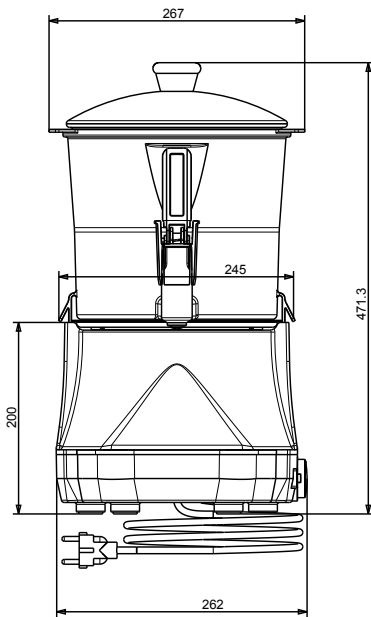

Front

Side

Electric

Supply voltage:

560047 (LOLA6UK) 220-240 V/1 ph/50 Hz

Electrical power max.:

0.85 kW

Key Information:

External dimensions, Width: 270 mm

External dimensions, Depth: 318 mm

External dimensions, Height: 465 mm

Net weight: 6.2 kg

Shipping weight: 8 kg

Shipping height: 530 mm

Shipping width: 350 mm

Shipping depth: 380 mm

Shipping volume: 0.07 m³

Beverage Dispensing System
Hot Chocolate Dispenser, 6 L, black with UK plug

The company reserves the right to make modifications to the products
without prior notice. All information correct at time of printing.