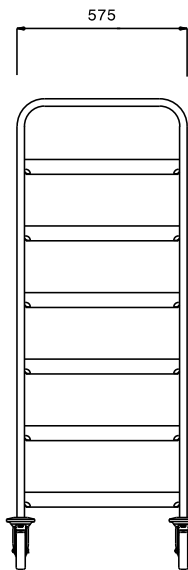

Service Trolleys
6 Dishwasher Parallel Rack Trolley
on wheels

ITEM # _____

MODEL # _____

NAME # _____

SIS # _____

AIA # _____

361242 (DRT6)

6-Dishwasher Rack Trolley

Short Form Specification

Item No. _____

Constructed in 304 AISI stainless steel. Framework in mm25 tubing, completely welded. The L-shaped runners, with an upturn at each end, can accommodate mm500x500 dishwashing baskets. The handle is an extension of the load-bearing frame. N. 4 swivelling castors, two with brakes, mm125 in diameter, fitted with plastic bumpers.

Main Features

- Framework in 25 mm tubing, completely welded.
- L-shaped runners, with upturn at each end.
- Designed to transport 500x500 mm dishwashing baskets.
- Handle is an extension of the load-bearing frame.
- 4 pivoting Ø 125 mm wheels, 2 of which with brakes, fitted with plastic bumpers

Construction

- Constructed entirely in 304 AISI stainless steel.

APPROVAL: _____

Front

Side

Top

Key Information:

External dimensions, Width:	
361242 (DRT6)	645 mm
External dimensions, Depth:	645 mm
External dimensions, Height:	1590 mm
Wheel material:	Zinc plated
Wheel diameter:	Ø 125
Net weight:	22 kg