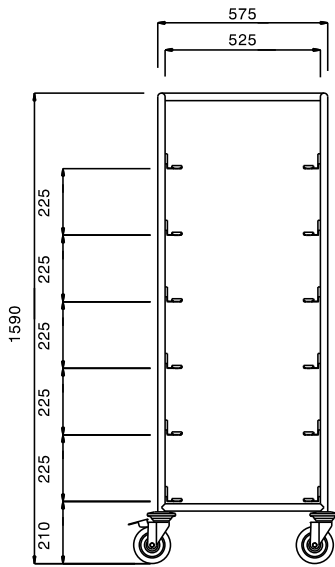

Service Trolleys
6 Dishwasher Parallel Rack Trolley
on wheels

ITEM # _____

MODEL # _____

NAME # _____

SIS # _____

AIA # _____

361242 (DRT6)

6-Dishwasher Rack Trolley

Short Form Specification

Item No. _____

Constructed in 304 AISI stainless steel. Framework in mm25 tubing, completely welded. The L-shaped runners, with an upturn at each end, can accommodate mm500x500 dishwashing baskets. The handle is an extension of the load-bearing frame. N. 4 swivelling castors, two with brakes, mm125 in diameter, fitted with plastic bumpers.

Main Features

- Framework in 25 mm tubing, completely welded.
- L-shaped runners, with upturn at each end.
- Designed to transport 500x500 mm dishwashing baskets.
- Handle is an extension of the load-bearing frame.
- 4 pivoting Ø 125 mm wheels, 2 of which with brakes, fitted with plastic bumpers

Construction

- Constructed entirely in 304 AISI stainless steel.

APPROVAL: _____

Front

Side

Top

Key Information:

External dimensions, Width:	
361242 (DRT6)	645 mm
External dimensions, Depth:	645 mm
External dimensions, Height:	1590 mm
Wheel material:	Zinc plated
Wheel diameter:	Ø 125
Net weight:	22 kg