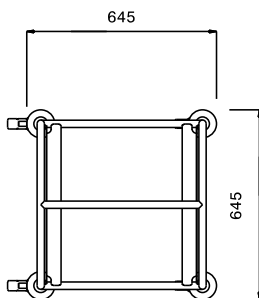

Short Form Specification

Item No. _____

Constructed in 304 AISI stainless steel. Framework in mm25 tubing, completely welded. The L-shaped runners, with an upturn at each end, can accommodate mm500x500 dishwashing baskets. The handle is an extension of the load-bearing frame. N. 4 swivelling castors, two with brakes, mm125 in diameter, fitted with plastic bumpers.

Main Features

- Framework in 25 mm tubing, completely welded.
- L-shaped runners, with upturn at each end.
- Designed to transport 500x500 mm dishwashing baskets.
- Handle is an extension of the load-bearing frame.
- 4 pivoting Ø 125 mm wheels, 2 of which with brakes, fitted with plastic bumpers

Construction

- Constructed entirely in 304 AISI stainless steel.

APPROVAL: _____

Front

Side

Top

Key Information:

External dimensions, Width:	
361242 (DRT6)	645 mm
External dimensions, Depth:	645 mm
External dimensions, Height:	1590 mm
Wheel material:	Zinc plated
Wheel diameter:	Ø 125
Net weight:	22 kg