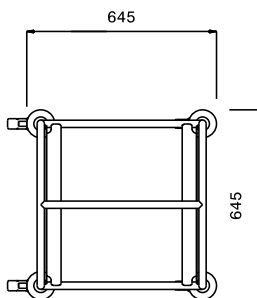

6-Dishwasher Rack Trolley

Short Form Specification

Item No. _____

Constructed in 304 AISI stainless steel. Framework in mm25 tubing, completely welded. The L-shaped runners, with an upturn at each end, can accommodate mm500x500 dishwashing baskets. The handle is an extension of the load-bearing frame. N. 4 swivelling castors, two with brakes, mm125 in diameter, fitted with plastic bumpers.

Main Features

- Framework in 25 mm tubing, completely welded.
- L-shaped runners, with upturn at each end.
- Designed to transport 500x500 mm dishwashing baskets.
- Handle is an extension of the load-bearing frame.
- 4 pivoting Ø 125 mm wheels, 2 of which with brakes, fitted with plastic bumpers

Construction

- Constructed entirely in 304 AISI stainless steel.

APPROVAL: _____

Front

Side

Top

Key Information:

External dimensions, Width:	
361242 (DRT6)	645 mm
External dimensions, Depth:	645 mm
External dimensions, Height:	1590 mm
Wheel material:	Zinc plated
Wheel diameter:	Ø 125
Net weight:	22 kg