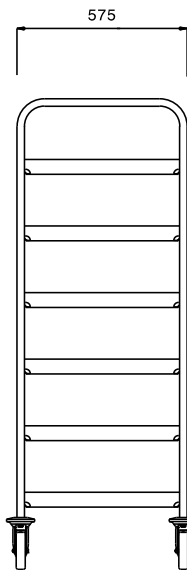

6-Dishwasher Rack Trolley

Short Form Specification

Item No. _____

Constructed in 304 AISI stainless steel. Framework in mm25 tubing, completely welded. The L-shaped runners, with an upturn at each end, can accommodate mm500x500 dishwashing baskets. The handle is an extension of the load-bearing frame. N. 4 swivelling castors, two with brakes, mm125 in diameter, fitted with plastic bumpers.

Main Features

- Framework in 25 mm tubing, completely welded.
- L-shaped runners, with upturn at each end.
- Designed to transport 500x500 mm dishwashing baskets.
- Handle is an extension of the load-bearing frame.
- 4 pivoting Ø 125 mm wheels, 2 of which with brakes, fitted with plastic bumpers

Construction

- Constructed entirely in 304 AISI stainless steel.

APPROVAL: _____

Front

Side

Top

Key Information:

External dimensions, Width:	
361242 (DRT6)	645 mm
External dimensions, Depth:	645 mm
External dimensions, Height:	1590 mm
Wheel material:	Zinc plated
Wheel diameter:	Ø 125
Net weight:	22 kg