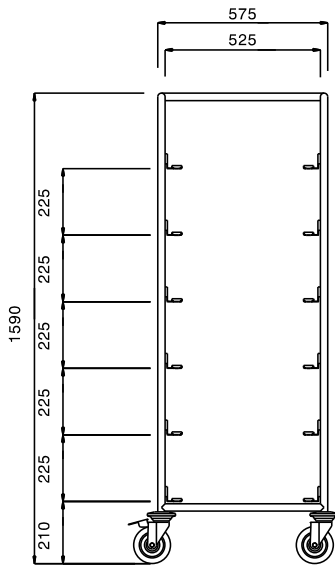

6-Dishwasher Rack Trolley

Short Form Specification

Item No. _____

Constructed in 304 AISI stainless steel. Framework in mm25 tubing, completely welded. The L-shaped runners, with an upturn at each end, can accommodate mm500x500 dishwashing baskets. The handle is an extension of the load-bearing frame. N. 4 swivelling castors, two with brakes, mm125 in diameter, fitted with plastic bumpers.

Main Features

- Framework in 25 mm tubing, completely welded.
- L-shaped runners, with upturn at each end.
- Designed to transport 500x500 mm dishwashing baskets.
- Handle is an extension of the load-bearing frame.
- 4 pivoting Ø 125 mm wheels, 2 of which with brakes, fitted with plastic bumpers

Construction

- Constructed entirely in 304 AISI stainless steel.

APPROVAL: _____

Front

Side

Top

Key Information:

External dimensions, Width:	
361242 (DRT6)	645 mm
External dimensions, Depth:	645 mm
External dimensions, Height:	1590 mm
Wheel material:	Zinc plated
Wheel diameter:	Ø 125
Net weight:	22 kg