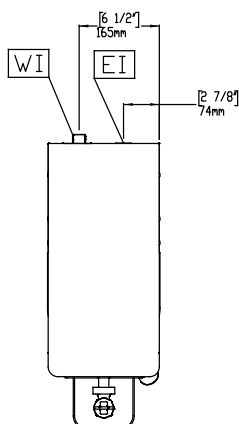

APPROVAL: _____

Front

Side

Top

Electric

Supply voltage:

600804 (EPBC1A2UK)

230 V/1N ph/50/60 Hz

Electrical power max.:

2.3 kW

Key Information:

External dimensions, Width: 232 mm

External dimensions, Depth: 479 mm

External dimensions, Height: 765 mm

Net weight: 18 kg

Shipping weight: 23 kg

Shipping height: 784 mm

Shipping width: 359 mm

Shipping depth: 654 mm

 Shipping volume: 0.18 m³