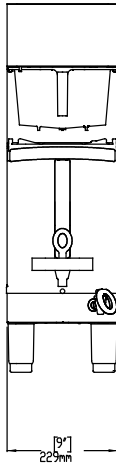

Front

Electric

Supply voltage:

600804 (EPBC1A2UK)

230 V/1N ph/50/60 Hz

Electrical power max.:

2.3 kW

Key Information:

External dimensions, Width: 232 mm

External dimensions, Depth: 479 mm

External dimensions, Height: 765 mm

Net weight: 18 kg

Shipping weight: 23 kg

Shipping height: 784 mm

Shipping width: 359 mm

Shipping depth: 654 mm

Shipping volume: 0.18 m³