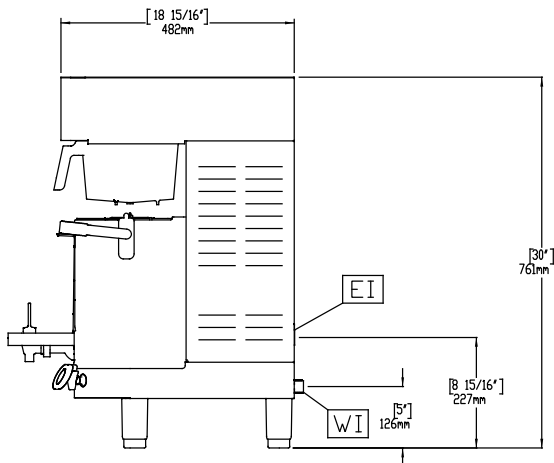

Front

Side

Top

Electric

Supply voltage:

600804 (EPBC1A2UK)

230 V/1N ph/50/60 Hz

Electrical power max.:

2.3 kW

Key Information:

External dimensions, Width: 232 mm

External dimensions, Depth: 479 mm

External dimensions, Height: 765 mm

Net weight: 18 kg

Shipping weight: 23 kg

Shipping height: 784 mm

Shipping width: 359 mm

Shipping depth: 654 mm

Shipping volume: 0.18 m³