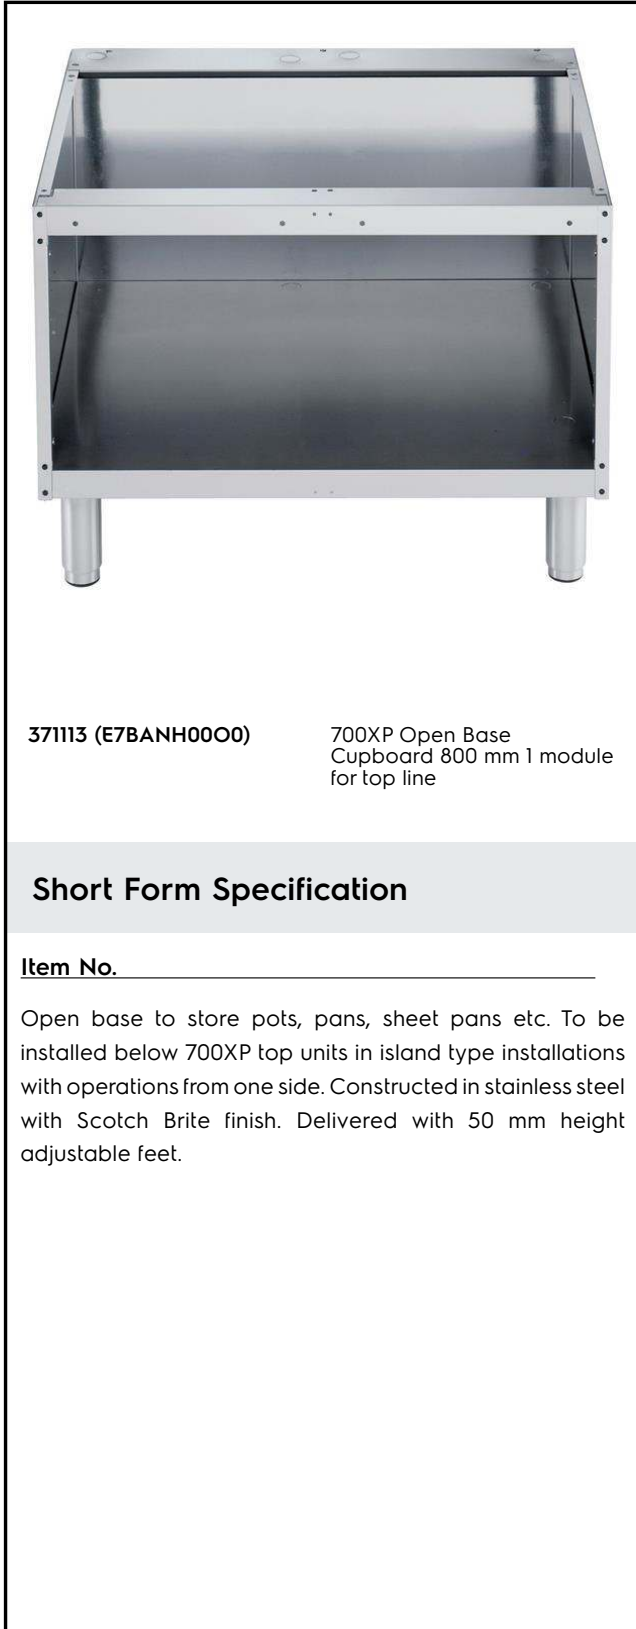

## Modular Cooking Range Line 700XP Open Base Cupboard 1 Module

ITEM # \_\_\_\_\_

MODEL # \_\_\_\_\_

NAME # \_\_\_\_\_

SIS # \_\_\_\_\_

AIA # \_\_\_\_\_

371113 (E7BANH0000)

700XP Open Base  
Cupboard 800 mm 1 module  
for top line

### Short Form Specification

**Item No.** \_\_\_\_\_

Open base to store pots, pans, sheet pans etc. To be installed below 700XP top units in island type installations with operations from one side. Constructed in stainless steel with Scotch Brite finish. Delivered with 50 mm height adjustable feet.

### Main Features

- Unit can be easily installed below other 700 line top models.
- Unit delivered with 50 mm height adjustable feet in Stainless steel.
- Open base compartment for storage of pots, pans, sheet pans, etc.
- Doors with handles, drawers, heating kits and runners for GN containers can be ordered separately.