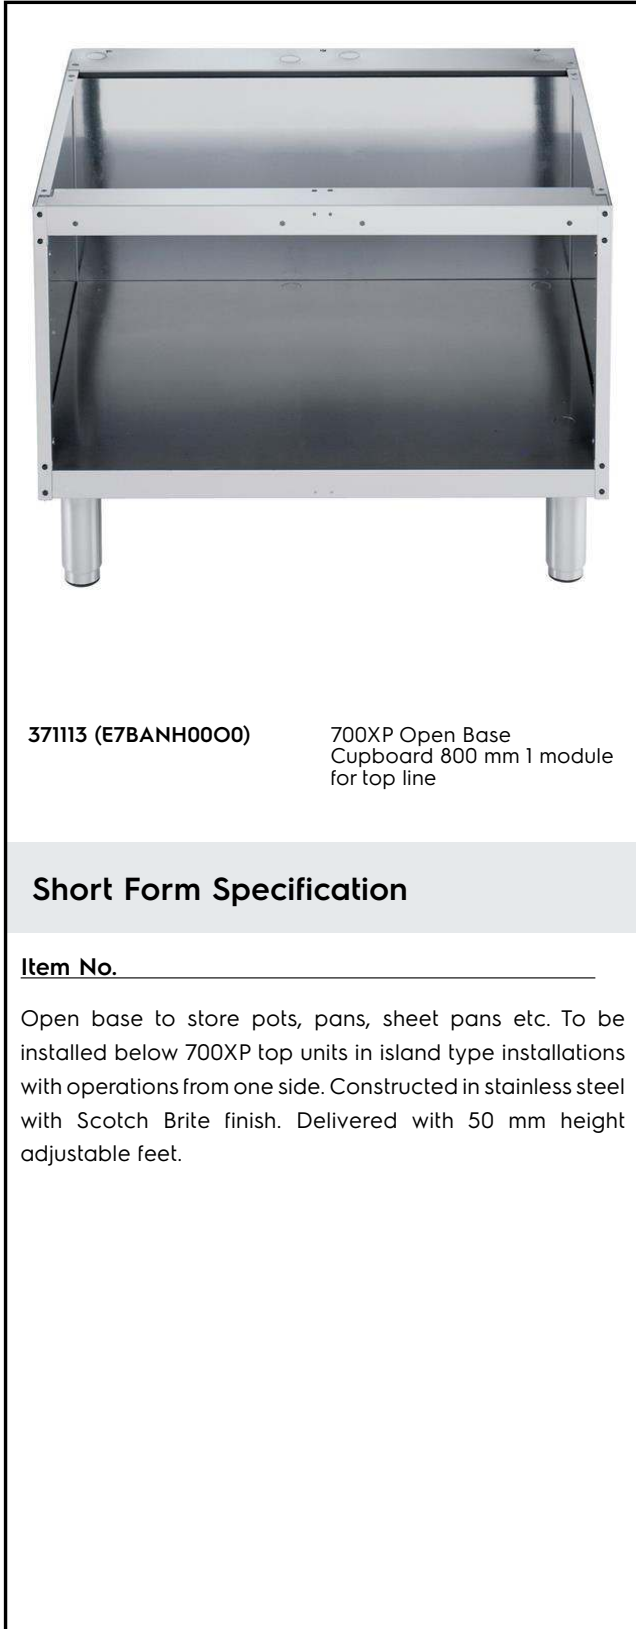

Electrolux
PROFESSIONAL

Modular Cooking Range Line 700XP Open Base Cupboard 1 Module

ITEM # _____

MODEL # _____

NAME # _____

SIS # _____

AIA # _____

371113 (E7BANH0000)

700XP Open Base
Cupboard 800 mm 1 module
for top line

Short Form Specification

Item No. _____

Open base to store pots, pans, sheet pans etc. To be installed below 700XP top units in island type installations with operations from one side. Constructed in stainless steel with Scotch Brite finish. Delivered with 50 mm height adjustable feet.

Main Features

- Unit can be easily installed below other 700 line top models.
- Unit delivered with 50 mm height adjustable feet in Stainless steel.
- Open base compartment for storage of pots, pans, sheet pans, etc.
- Doors with handles, drawers, heating kits and runners for GN containers can be ordered separately.

Construction

- Constructed in Stainless steel with Scotch Brite finish to meet the highest hygiene standards.

Optional Accessories

- Kit 4 wheels - 2 swivelling with brake - it is mandatory to install Base support and wheels PNC 206135 ☐
- Flanged feet kit PNC 206136 ☐
- Frontal kicking strip for concrete installation, 800mm PNC 206148 ☐
- Frontal kicking strip for concrete installation, 1000mm PNC 206150 ☐
- Frontal kicking strip for concrete installation, 1200mm PNC 206151 ☐
- Frontal kicking strip for concrete installation, 1600mm PNC 206152 ☐
- Frontal kicking strip, 800mm (not for refr-freezer base) PNC 206176 ☐
- Frontal kicking strip, 1000mm (not for refr-freezer base) PNC 206177 ☐
- Frontal kicking strip, 1200mm (not for refr-freezer base) PNC 206178 ☐
- Frontal kicking strip, 1600mm (not for refr-freezer base) PNC 206179 ☐
- Kit 4 feet for concrete installation (not for 900 line free standing grill) PNC 206210 ☐
- Central support for installation of drawers and grid (on 800/1200mm bases) and of doors (on 1200mm bases) PNC 206245 ☐
- 2 panels for service duct for single "top on base" installation PNC 206248 ☐
- Pair of side kicking strips PNC 206249 ☐
- 2 supports with runners for open base for 4 GN1/1 PNC 206257 ☐
- Electric heating kit for cupboards PNC 206259 ☐
- Pair of side kicking strips for concrete installation PNC 206265 ☐
- Water column with swivel arm (water column extension not included) PNC 206289 ☐
- 2 drawers for open base cupboards, 100mm height PNC 206318 ☐
- Door for open base cupboard PNC 206350 ☐

APPROVAL: _____

Experience the Excellence
www.electroluxprofessional.com