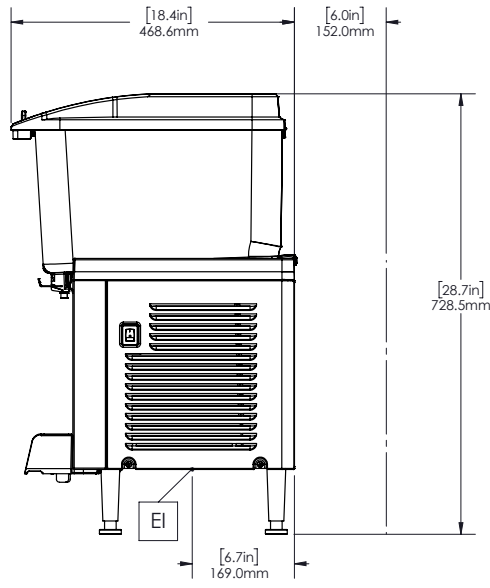

Simplicity Bubblers Chilled Beverage Dispensers 2x18 L, agitator model with locking lid

Side

Electric

Supply voltage:

CCCRL0 (ECS2D22) 220-240 V/1N ph/50/60 Hz

Electrical power max.:

0.6 kW

Key Information:

External dimensions, Width:	521 mm
External dimensions, Depth:	451 mm
External dimensions, Height:	729 mm
Net weight:	32 kg
Shipping weight:	35 kg
Shipping height:	528 mm
Shipping width:	483 mm
Shipping depth:	630 mm

Sustainability

Refrigerant type: R290