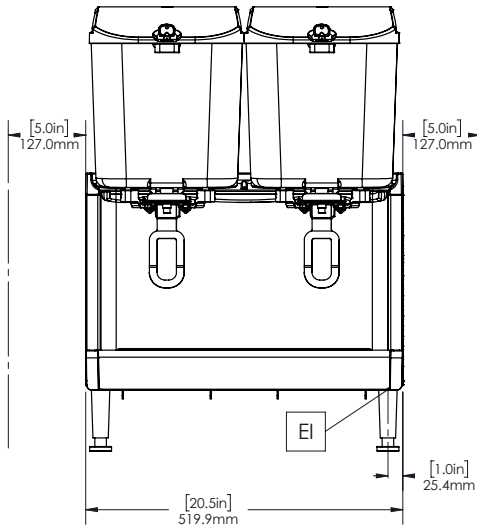

Simplicity Bubblers Chilled Beverage Dispensers 2x18 L, agitator model with locking lid

Front