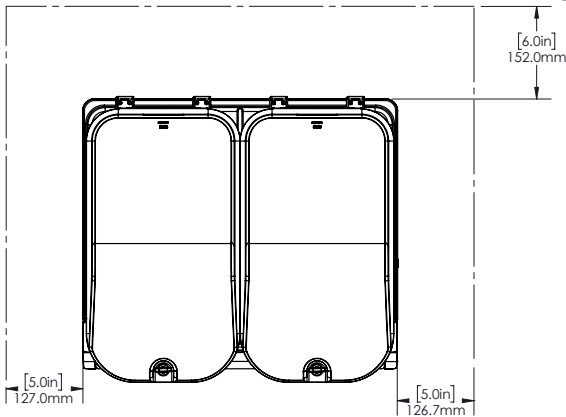

## Simplicity Bubblers Chilled Beverage Dispensers 2x18 L, agitator model with locking lid

Front

Side

Top

### Key Information:

External dimensions, Width:	521 mm
External dimensions, Depth:	451 mm
External dimensions, Height:	729 mm
Net weight:	32 kg
Shipping weight:	35 kg
Shipping height:	528 mm
Shipping width:	483 mm
Shipping depth:	630 mm