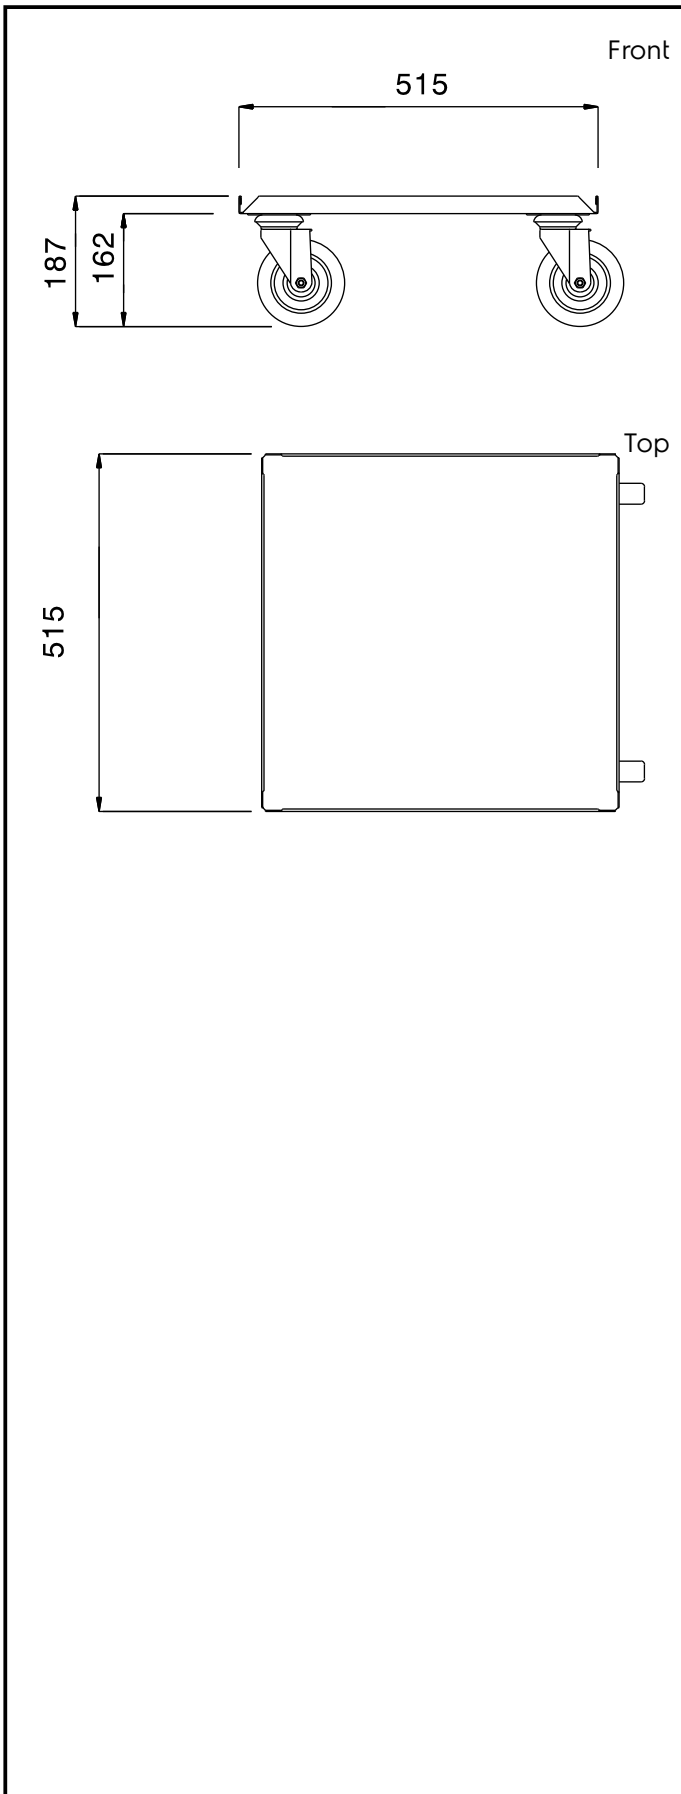

## Service Trolleys Dishwasher Rack Dolly 500 mm

ITEM # \_\_\_\_\_

MODEL # \_\_\_\_\_

NAME # \_\_\_\_\_

SIS # \_\_\_\_\_

AIA # \_\_\_\_\_

**361238 (DRT1)**

 Dishwasher Rack Dolly  
 500mm

### Short Form Specification

**Item No.** \_\_\_\_\_

Constructed in 304 AISI stainless steel. Framework in mm25 tubing, completely welded. Seamless, sound-absorbing, platform shelf with double-folded edges. N. 4 swivelling castors without brakes, mm125 in diameter. Platform size mm500x500, suitable to accommodate stacked dishwashing baskets. Load capacity: 100 kg, uniformly distributed.

### Main Features

- Ideal to transport stacked 500x500mm dishwashing baskets.
- Framework in 25 mm tubing, completely welded.
- Load capacity of 100 kg uniformly distributed.
- Seamless sound-absorbing platform shelf with double-folded edges welded to the framework.
- Platform shelf size 500x500 mm.

### Construction

- Constructed entirely in 304 AISI stainless steel.

**APPROVAL:** \_\_\_\_\_

**Key Information:**

External dimensions, Width:	
361238 (DRT1)	515 mm
External dimensions, Depth:	515 mm
External dimensions, Height:	187 mm
Wheel material:	Zinc plated
Wheel diameter:	Ø 125
Net weight:	8.4 kg