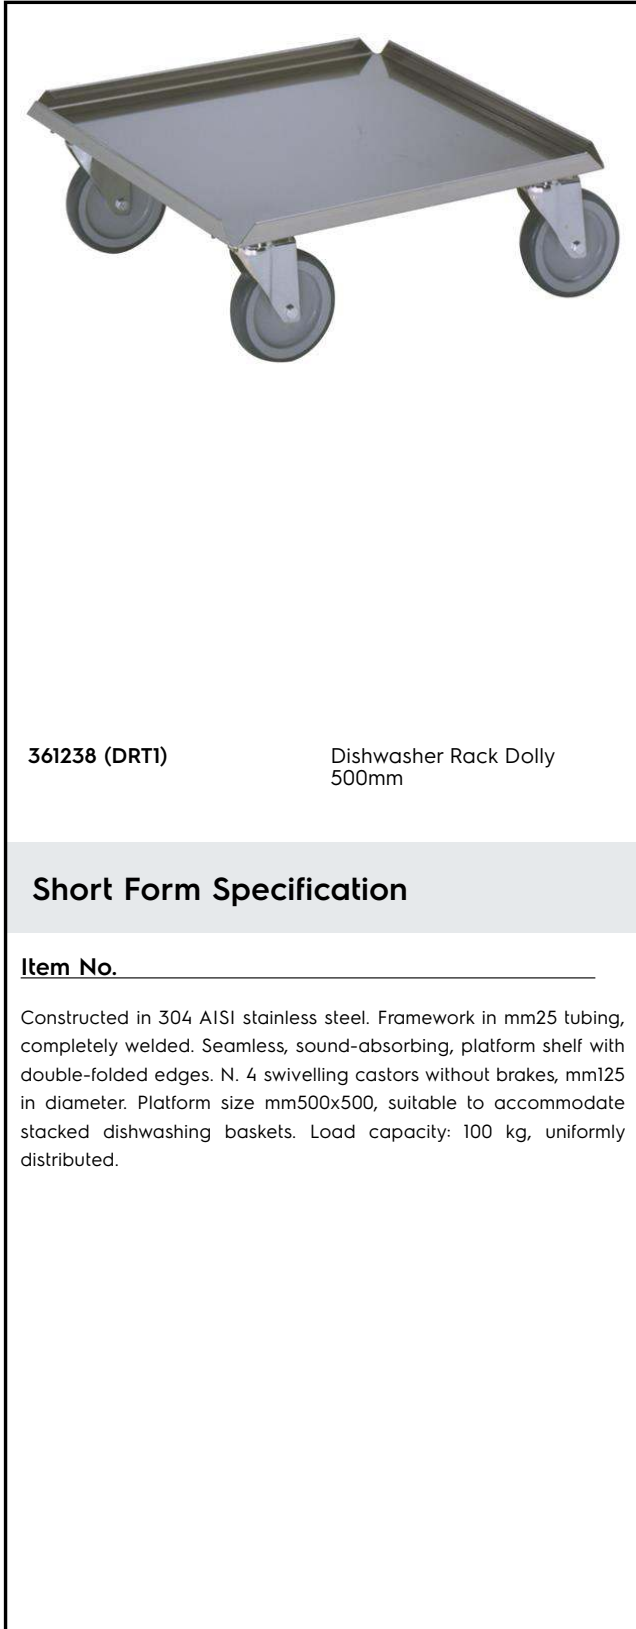

## Service Trolleys Dishwasher Rack Dolly 500 mm

ITEM # \_\_\_\_\_

MODEL # \_\_\_\_\_

NAME # \_\_\_\_\_

SIS # \_\_\_\_\_

AIA # \_\_\_\_\_

**361238 (DRT1)**

 Dishwasher Rack Dolly  
 500mm

### Short Form Specification

**Item No.** \_\_\_\_\_

Constructed in 304 AISI stainless steel. Framework in mm25 tubing, completely welded. Seamless, sound-absorbing, platform shelf with double-folded edges. N. 4 swivelling castors without brakes, mm125 in diameter. Platform size mm500x500, suitable to accommodate stacked dishwashing baskets. Load capacity: 100 kg, uniformly distributed.

### Main Features

- Ideal to transport stacked 500x500mm dishwashing baskets.
- Framework in 25 mm tubing, completely welded.
- Load capacity of 100 kg uniformly distributed.
- Seamless sound-absorbing platform shelf with double-folded edges welded to the framework.
- Platform shelf size 500x500 mm.

### Construction

- Constructed entirely in 304 AISI stainless steel.

**APPROVAL:** \_\_\_\_\_

**Key Information:**

External dimensions, Width:	
361238 (DRT1)	515 mm
External dimensions, Depth:	515 mm
External dimensions, Height:	187 mm
Wheel material:	Zinc plated
Wheel diameter:	Ø 125
Net weight:	8.4 kg