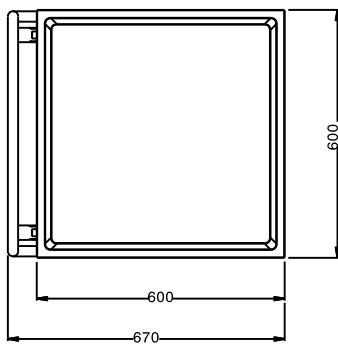

Short Form Specification

Item No. _____

Constructed in 304 AISI stainless steel. Framework in mm25 tubing, completely welded. Seamless, sound-absorbing, platform shelf with double-folded edges. The handle is an extension of the load-bearing frame. N. 4 swivelling castors, two with brakes, mm125 in diameter, fitted with plastic bumpers. Platform size mm600x600. Load capacity: 150 kg, uniformly distributed.

Main Features

- Ideal to transport kitchenware and dishwashing racks.
- Framework in 25 mm tubing, completely welded.
- Load capacity of 150 kg uniformly distributed.
- Seamless sound-absorbing platform shelf with double-folded edges welded to the framework.
- Platform shelf size 600x600 mm.
- Handle is an extension of the load-bearing frame.
- 4 pivoting Ø 125 mm wheels, 2 of which with brakes, fitted with plastic bumpers

Construction

- Constructed entirely in 304 AISI stainless steel.

APPROVAL: _____

Front

Side

Top

Key Information:

External dimensions, Width:	
361230 (STR601)	670 mm
External dimensions, Depth:	600 mm
External dimensions, Height:	900 mm
Wheel material:	Zinc plated
Wheel diameter:	Ø 125
Net weight:	13 kg