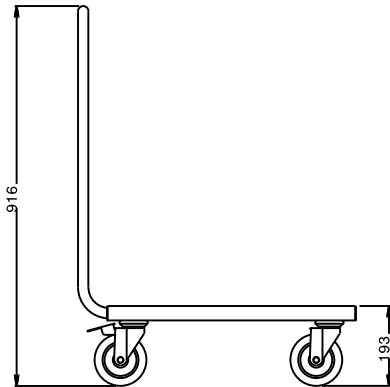

Service Trolleys Platform Trolley 600 mm

ITEM # _____

MODEL # _____

NAME # _____

SIS # _____

AIA # _____

361230 (STR601)

Platform Trolley 600mm

Short Form Specification

Item No. _____

Constructed in 304 AISI stainless steel. Framework in mm25 tubing, completely welded. Seamless, sound-absorbing, platform shelf with double-folded edges. The handle is an extension of the load-bearing frame. N. 4 swivelling castors, two with brakes, mm125 in diameter, fitted with plastic bumpers. Platform size mm600x600. Load capacity: 150 kg, uniformly distributed.

Main Features

- Ideal to transport kitchenware and dishwashing racks.
- Framework in 25 mm tubing, completely welded.
- Load capacity of 150 kg uniformly distributed.
- Seamless sound-absorbing platform shelf with double-folded edges welded to the framework.
- Platform shelf size 600x600 mm.
- Handle is an extension of the load-bearing frame.
- 4 pivoting Ø 125 mm wheels, 2 of which with brakes, fitted with plastic bumpers

Construction

- Constructed entirely in 304 AISI stainless steel.

APPROVAL: _____

Front

Side

Top

Key Information:

External dimensions, Width:	
361230 (STR601)	670 mm
External dimensions, Depth:	600 mm
External dimensions, Height:	900 mm
Wheel material:	Zinc plated
Wheel diameter:	Ø 125
Net weight:	13 kg