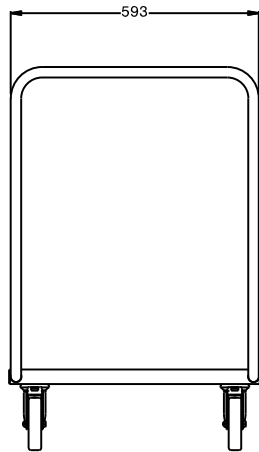

Service Trolleys Platform Trolley 600 mm

ITEM # _____

MODEL # _____

NAME # _____

SIS # _____

AIA # _____

361230 (STR601)

Platform Trolley 600mm

Short Form Specification

Item No. _____

Constructed in 304 AISI stainless steel. Framework in mm25 tubing, completely welded. Seamless, sound-absorbing, platform shelf with double-folded edges. The handle is an extension of the load-bearing frame. N. 4 swivelling castors, two with brakes, mm125 in diameter, fitted with plastic bumpers. Platform size mm600x600. Load capacity: 150 kg, uniformly distributed.

Main Features

- Ideal to transport kitchenware and dishwashing racks.
- Framework in 25 mm tubing, completely welded.
- Load capacity of 150 kg uniformly distributed.
- Seamless sound-absorbing platform shelf with double-folded edges welded to the framework.
- Platform shelf size 600x600 mm.
- Handle is an extension of the load-bearing frame.
- 4 pivoting Ø 125 mm wheels, 2 of which with brakes, fitted with plastic bumpers

Construction

- Constructed entirely in 304 AISI stainless steel.

APPROVAL: _____

Front

Side

Top

Key Information:

External dimensions, Width:	
361230 (STR601)	670 mm
External dimensions, Depth:	600 mm
External dimensions, Height:	900 mm
Wheel material:	Zinc plated
Wheel diameter:	Ø 125
Net weight:	13 kg