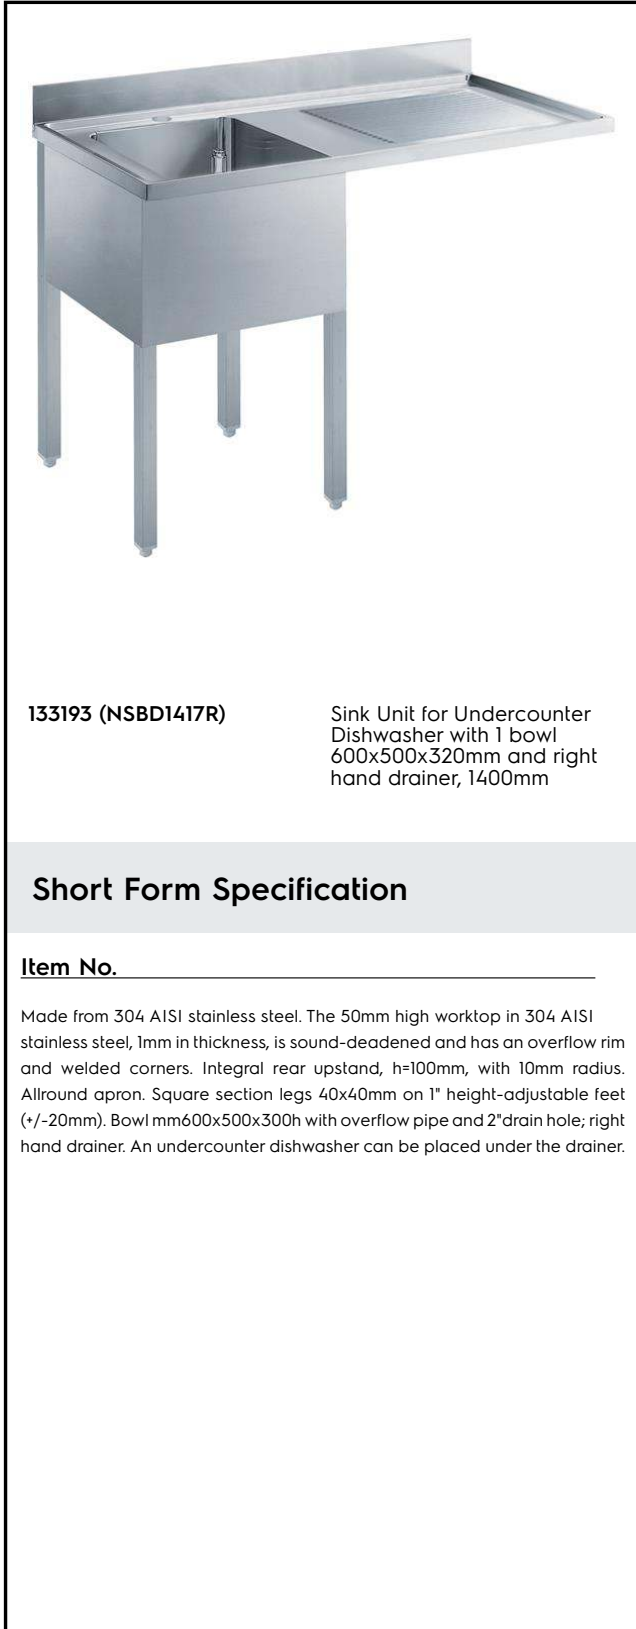

## Standard Preparation 1200 mm Soaking Sink for Dishwasher with 1 Bowl

ITEM # \_\_\_\_\_

MODEL # \_\_\_\_\_

NAME # \_\_\_\_\_

SIS # \_\_\_\_\_

AIA # \_\_\_\_\_

133193 (NSBD1417R)

Sink Unit for Undercounter  
Dishwasher with 1 bowl  
600x500x320mm and right  
hand drainer, 1400mm

### Short Form Specification

**Item No.** \_\_\_\_\_

Made from 304 AISI stainless steel. The 50mm high worktop in 304 AISI stainless steel, 1mm in thickness, is sound-deadened and has an overflow rim and welded corners. Integral rear upstand, h=100mm, with 10mm radius. Allround apron. Square section legs 40x40mm on 1" height-adjustable feet (+/-20mm). Bowl mm600x500x300h with overflow pipe and 2" drain hole; right hand drainer. An undercounter dishwasher can be placed under the drainer.

### Construction

- Sink tops easily slotted onto the legs and taps are easily installed from the rear.
- Square section legs and 40 mm height-adjustable feet in 304 AISI stainless steel.
- 100 mm upstand with 8 mm radiused corner and 13 mm deep, designed to be used against a wall.
- 50 mm worktop in 304 AISI stainless steel, 10/10 in thickness with overflow rim along the top.
- Bottom part of drain left free to house an undercounter dishwasher.
- Wide range of taps are available to suit every need.
- Drainage area suitable for drying operations
- 100 mm upstand with 10 mm radiused corner and 13 mm deep, designed to be used against a wall.

### Optional Accessories

- Set of 4 wheels (2 with brake) PNC 855150   
d. 100mm for tables and sinks  
(total height on wheels= 993 mm)
- Elbow operated mixer tap with PNC 855322   
spout 3/4", single hole
- Elbow operated mixer tap with PNC 855323   
short spout 3/4", single hole
- Foot operated mixer tap (hot PNC 855328   
and cold) with spout 3/4"