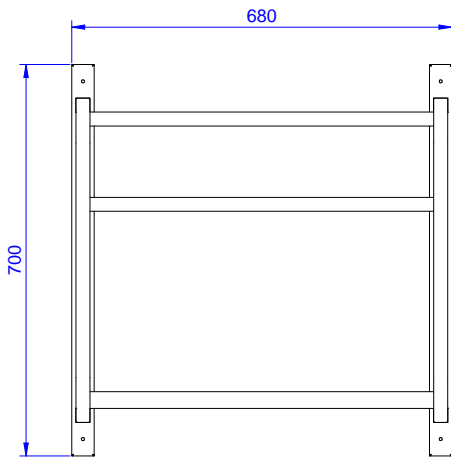

**Construction**

- Capacity: from 1 to 4 baskets (based on model).
- Square section frame 25x25 mm.
- 304 AISI stainless steel construction throughout.

**Sustainability**

- Fitted with bottom tray and drain hole.

864357 (DWWS1)

Wall mounted shelf for 1 basket 680mm

**Short Form Specification**

Item No. \_\_\_\_\_

Constructed in 304 AISI stainless steel. Square 25x25mm tubular frame. Fitted with bottom tray and drain hole. Designed for baskets 500x500mm.

APPROVAL: \_\_\_\_\_

Front

Side

Top

**Key Information:**

External dimensions,  
Width:

864357 (DWWS1) 680 mm

External dimensions,  
Depth:

500 mm

External dimensions,  
Height:

700 mm

Net weight:

8 kg