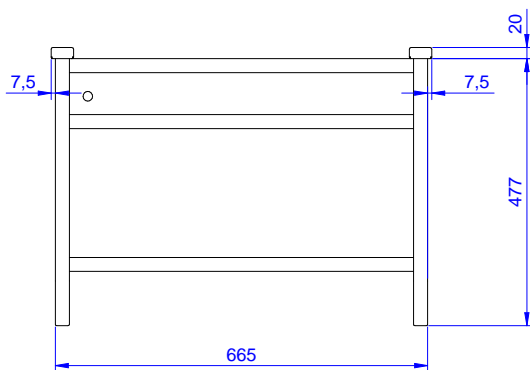

**Construction**

- Capacity: from 1 to 4 baskets (based on model).
- Square section frame 25x25 mm.
- 304 AISI stainless steel construction throughout.

**Sustainability**

- Fitted with bottom tray and drain hole.

864357 (DWWS1)

Wall mounted shelf for 1 basket 680mm

**Short Form Specification**

Item No. \_\_\_\_\_

Constructed in 304 AISI stainless steel. Square 25x25mm tubular frame. Fitted with bottom tray and drain hole. Designed for baskets 500x500mm.

APPROVAL: \_\_\_\_\_

Front

Side

Top

**Key Information:**

External dimensions,  
Width:

864357 (DWWS1) 680 mm

External dimensions,  
Depth:

500 mm

External dimensions,  
Height:

700 mm

Net weight:

8 kg