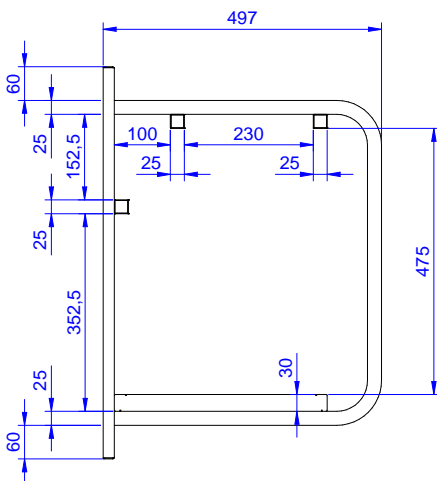

**Construction**

- Capacity: from 1 to 4 baskets (based on model).
- Square section frame 25x25 mm.
- 304 AISI stainless steel construction throughout.

**Sustainability**

- Fitted with bottom tray and drain hole.

864357 (DWWS1)

Wall mounted shelf for 1 basket 680mm

**Short Form Specification**

Item No. \_\_\_\_\_

Constructed in 304 AISI stainless steel. Square 25x25mm tubular frame. Fitted with bottom tray and drain hole. Designed for baskets 500x500mm.

APPROVAL: \_\_\_\_\_

Front

Side

Top

**Key Information:**

External dimensions,  
Width:

864357 (DWWS1) 680 mm

External dimensions,  
Depth:

500 mm

External dimensions,  
Height:

700 mm

Net weight:

8 kg