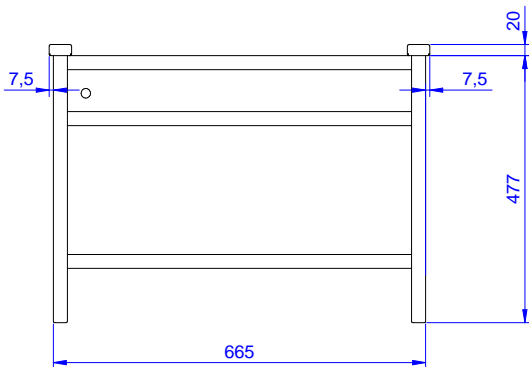

Construction

- Capacity: from 1 to 4 baskets (based on model).
- Square section frame 25x25 mm.
- 304 AISI stainless steel construction throughout.

Sustainability

- Fitted with bottom tray and drain hole.

864357 (DWWS1)

Wall mounted shelf for 1 basket 680mm

Short Form Specification

Item No. _____

Constructed in 304 AISI stainless steel. Square 25x25mm tubular frame. Fitted with bottom tray and drain hole. Designed for baskets 500x500mm.

APPROVAL: _____

Front

Side

Top

Key Information:

External dimensions, Width:	
864357 (DWWS1)	680 mm
External dimensions, Depth:	500 mm
External dimensions, Height:	700 mm
Net weight:	8 kg