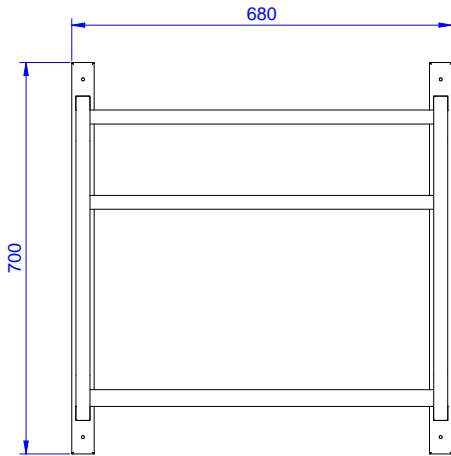

Accessories
Wall mounted shelf for 1 basket
680mm

ITEM # _____

MODEL # _____

NAME # _____

SIS # _____

AIA # _____

Main Features

- Designed to transport 500x500 mm dishwashing baskets.

Construction

- Capacity: from 1 to 4 baskets (based on model).
- Square section frame 25x25 mm.
- 304 AISI stainless steel construction throughout.

Sustainability

- Fitted with bottom tray and drain hole.

864357 (DWWS1)

Wall mounted shelf for 1 basket 680mm

Short Form Specification

Item No. _____

Constructed in 304 AISI stainless steel. Square 25x25mm tubular frame. Fitted with bottom tray and drain hole. Designed for baskets 500x500mm.

APPROVAL: _____

Front

Side

Top

Key Information:

External dimensions, Width:	
864357 (DWWS1)	680 mm
External dimensions, Depth:	500 mm
External dimensions, Height:	700 mm
Net weight:	8 kg