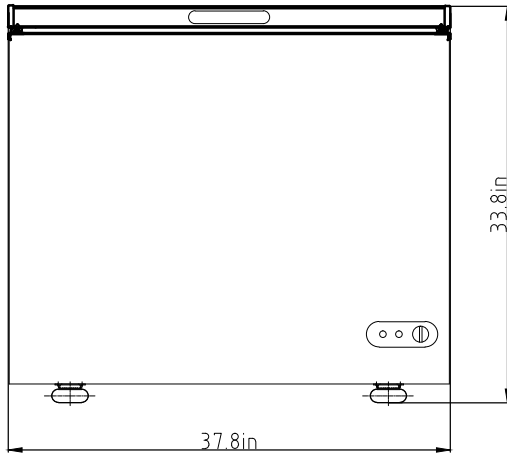

Optional Accessories

- Basket for Solid Top 7 cu.ft. Chest Freezer 16.26x8.66x16.85 in (413x220x428 mm) PNC 882002

APPROVAL: _____

Front

Side

EI = Electrical connection

Electric

Supply voltage:

738089 (KCCF073WS) 115 V/1 ph/60 Hz

Electrical power, max:

0.1 kW

Plug type:

USA NEMA 5-15P

Key Information:

External dimensions, Width: 37 13/16" (960 mm)

External dimensions, Depth: 22 1/8" (562 mm)

External dimensions, Height: 32 11/16" (830 mm)

Internal dimensions, Width: 32 1/16" (814 mm)

Internal dimensions, Height: 27 1/4" (692 mm)

Internal dimensions, Depth: 14 7/8" (378mm)

Net weight: 60 lbs (27.27 kg)

Shipping width: 23 1/32" (585 mm)

Shipping height: 34 5/8" (880 mm)

Shipping weight: 99 lbs (45 kg)

Shipping volume: 18.27 ft³ (0.52 m³)

Refrigeration Data

Refrigerant type: R600a

**Chest Freezer
Solid Top Chest Freezer 38" Long**