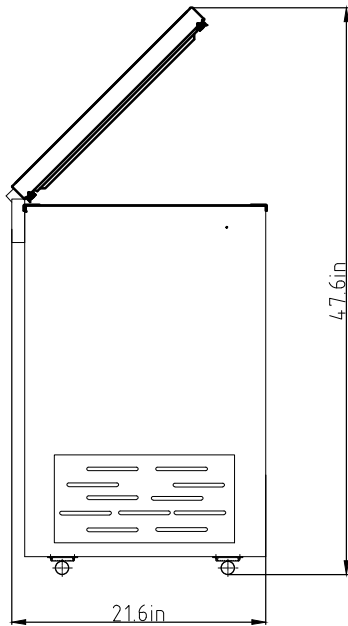

Optional Accessories

- Basket for Solid Top 7 cu.ft. Chest Freezer 16.26x8.66x16.85 in (413x220x428 mm) PNC 882002

APPROVAL: _____

Front

Side

EI = Electrical connection

Electric

Supply voltage:

738089 (KCCF073WS) 115 V/1 ph/60 Hz

Electrical power, max:

0.1 kW

Plug type:

USA NEMA 5-15P

Key Information:

External dimensions, Width: 37 13/16" (960 mm)

External dimensions, Depth: 22 1/8" (562 mm)

External dimensions, Height: 32 11/16" (830 mm)

Internal dimensions, Width: 32 1/16" (814 mm)

Internal dimensions, Height: 27 1/4" (692 mm)

Internal dimensions, Depth: 14 7/8" (378mm)

Net weight: 60 lbs (27.27 kg)

Shipping width: 23 1/32" (585 mm)

Shipping height: 34 5/8" (880 mm)

Shipping weight: 99 lbs (45 kg)

Shipping volume: 18.27 ft³ (0.52 m³)

Refrigeration Data

Refrigerant type: R600a

**Chest Freezer
Solid Top Chest Freezer 38" Long**