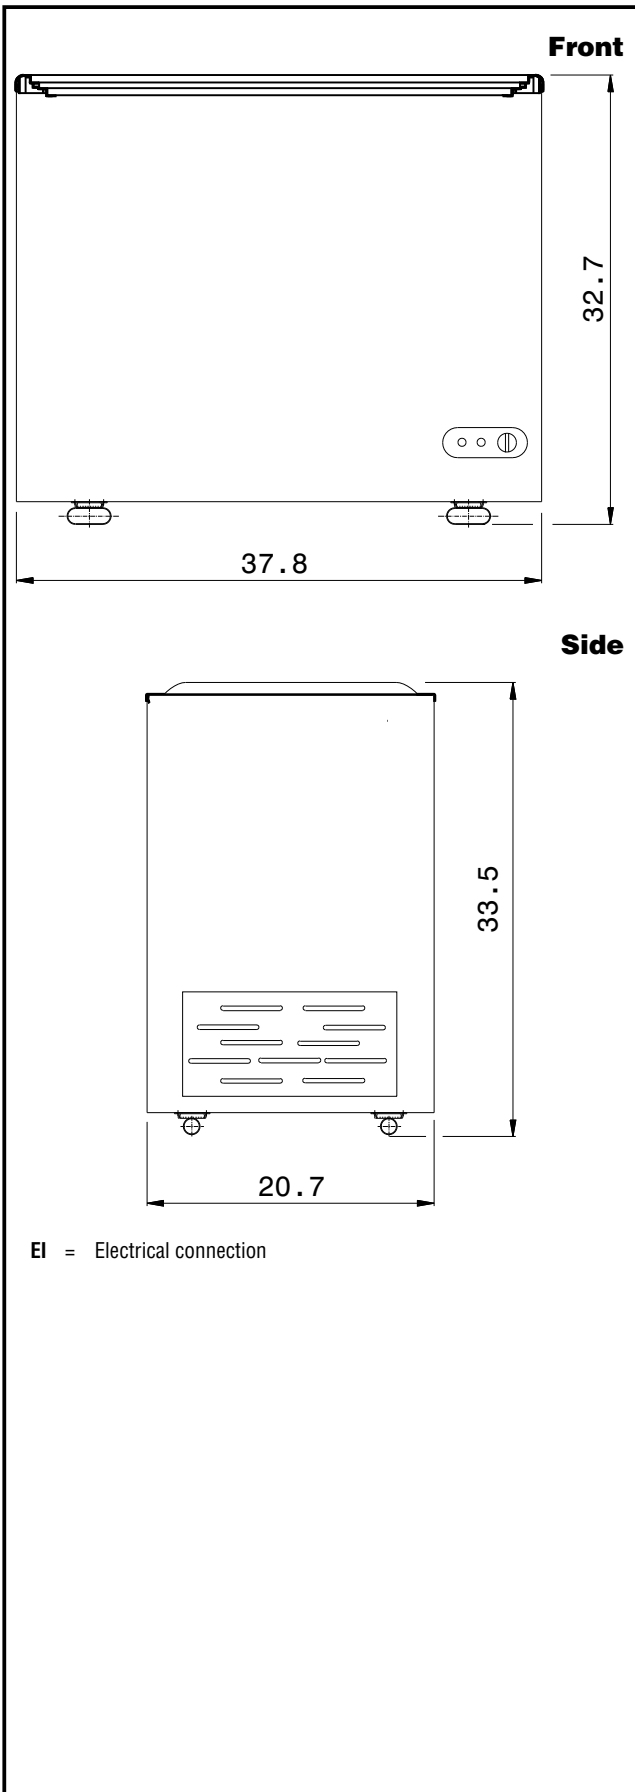

Electric

Supply voltage:

738090 (KCNF073WS) 115 V/1 ph/60 Hz

Electrical power, max:

0.3 kW

Plug type:

USA NEMA 5-15P

Capacity:

Capacity: 7 ft.³

Key Information:

External dimensions, Width: 37 13/16" (960 mm)

External dimensions, Depth: 20 11/16" (525 mm)

External dimensions, Height: 33 1/16" (840 mm)

Internal dimensions, Width: 32 1/16" (814 mm)

Internal dimensions, Height: 27 1/4" (692 mm)

Internal dimensions, Depth: 14 7/8" (378mm)

Net weight: 88 lbs (40 kg)

Shipping width: 22 13/16" (580 mm)

Shipping height: 34 13/16" (885 mm)

Shipping weight: 160 lbs (72.72 kg)

Shipping volume: 18.22 ft³ (0.52 m³)

Refrigeration Data

Refrigerant type: R600a

Operating temperature min.: -10 °F

Operating temperature max.: ISO 9001; ISO 14001 °F

**Chest Freezer
Sliding Glass Lid Novelty Freezer 38" Long**

The company reserves the right to make modifications to the products without prior notice. All information correct at time of printing.

2024.04.09