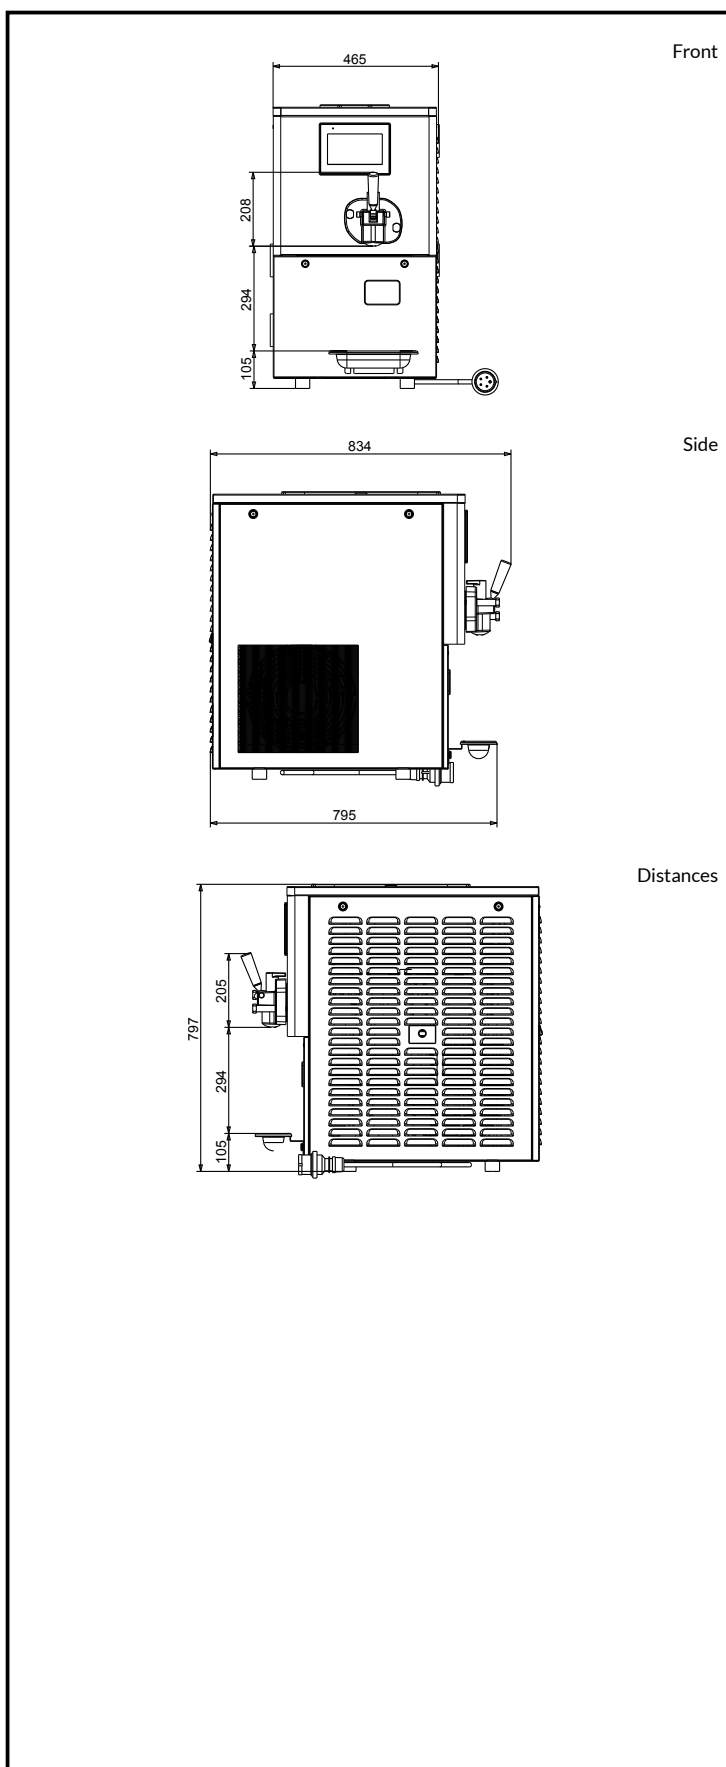

CAPRI PLUS 114 WITH PUMP SYSTEM, DIGITAL CONTROL AND MIXER

Electric

Supply voltage:	380-400 V / ph / Hz
Electrical power max.:	
Current consumption:	
Plug type:	IEC/EN 60309-1/2

Key Information:

Dimensions, Width:	475 mm
Dimensions, Depth:	600 mm
Dimensions, Height:	791 mm
Net weight:	120 kg
Cooling system:	AIR
Flavors:	1
Freezing Cylinder Capacity:	
Hopper Capacity:	
Hourly Production (up to):	
Feeding System:	pump

Refrigeration Data

Refrigerant gas:	R452A

Certifications

The company reserves the right to make modifications to the products without prior notice. All information correct at time of printing.

2024.03.14

SPM

www.spm.drink-systems.com
infospm@electroluxprofessional.com