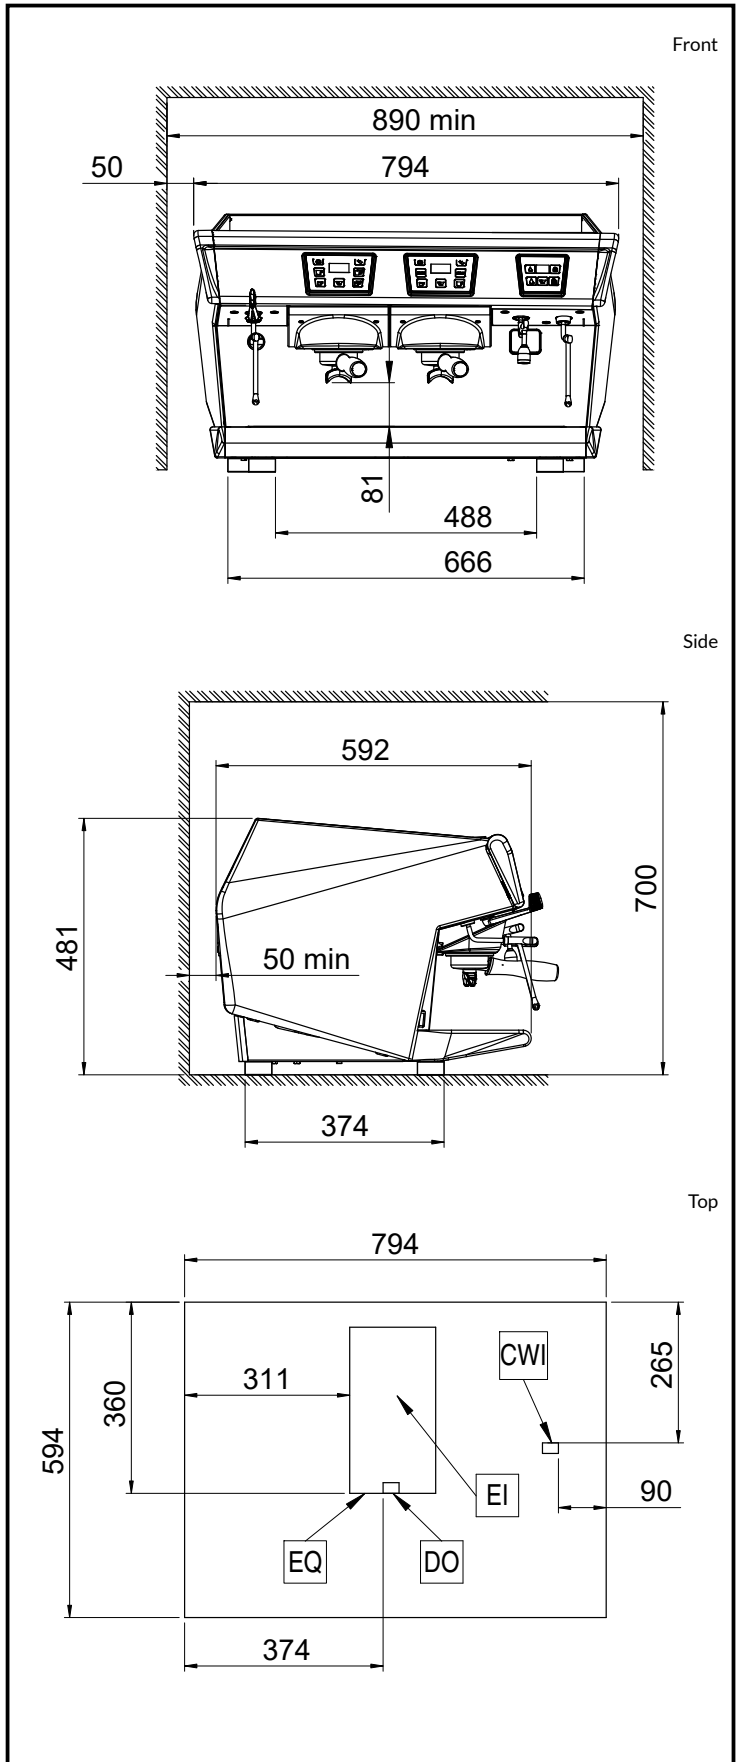

AURA 2 groups

Electric

Supply voltage: 220 V/1 ph/60 Hz
Electrical power, max: 4.3 kW
Plug type: Cable without plug

Water:

Cold water temperature (min/max): 5 / 60 °C

Key Information:

External dimensions, Height: 19 5/16" (490 mm)
External dimensions, Weight: 161 lbs (73 kg)
Net weight: 161 lbs (73 kg)
Shipping width: 43 5/16" (1100 mm)
Shipping depth: 29 1/2" (750 mm)
Shipping height: 33 1/16" (840 mm)
Shipping weight: 198 lbs (90 kg)
Shipping volume: 0.7 m³

Certifications

The company reserves the right to make modifications to the products without prior notice. All information correct at time of printing.

2026.04.16

Part of Electrolux Professional Group

UNIC