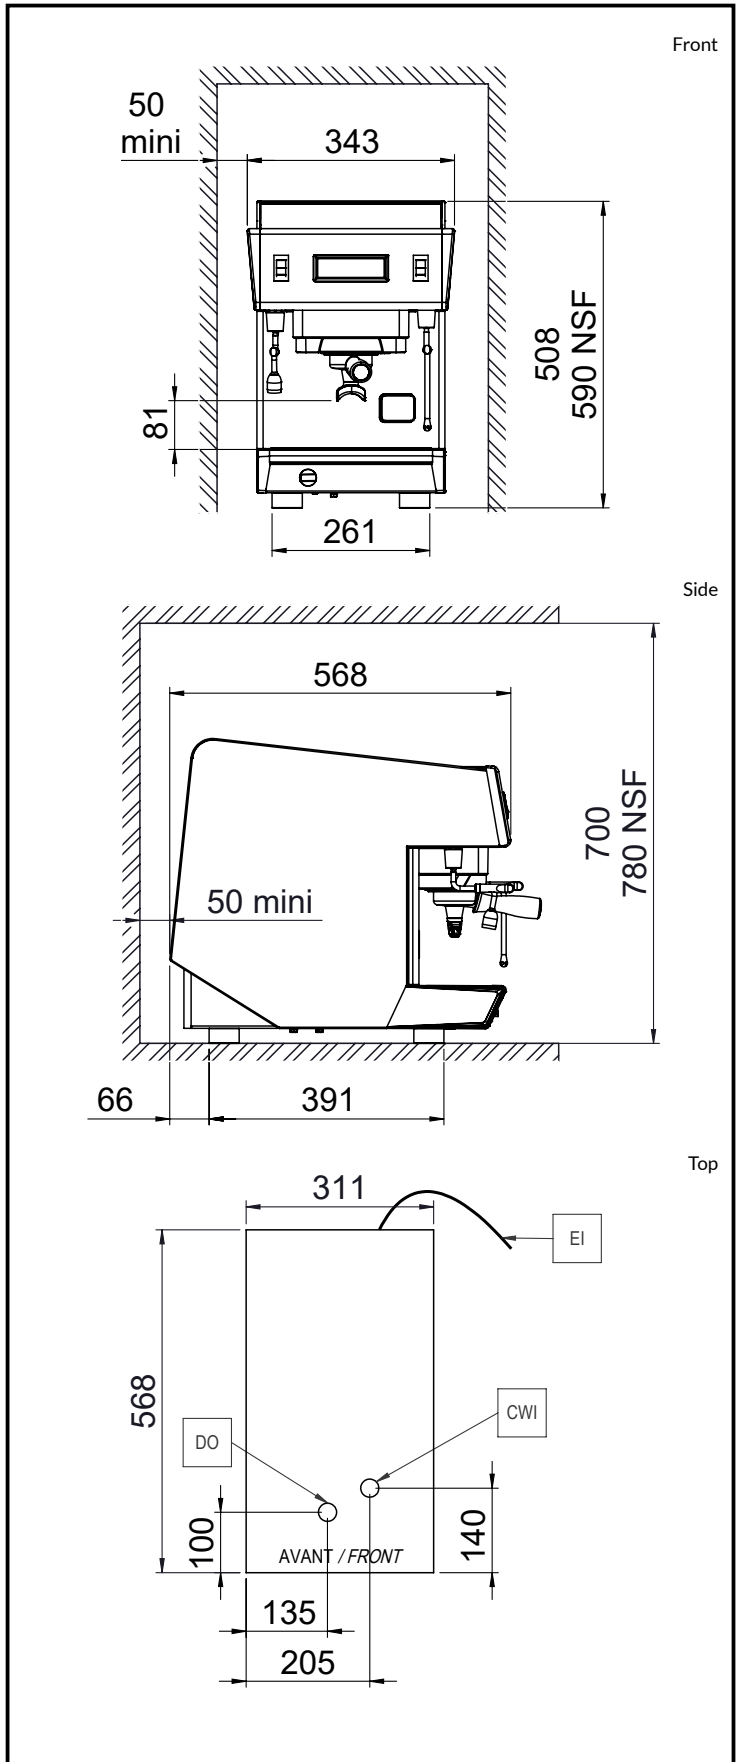

CLASSIC 1 group

Electric

Supply voltage: 110 V/1 ph/60 Hz
Electrical power, max: 1.7 kW
Plug type: Cable without plug

Water:

Cold water temperature (min/max): 5 / 60 °C

Key Information:

External dimensions, Height: 22 13/16" (580 mm)
External dimensions, Weight: 90 lbs (41 kg)
Net weight: 90 lbs (41 kg)
Shipping width: 19 11/16" (500 mm)
Shipping depth: 29 1/2" (750 mm)
Shipping height: 33 1/16" (840 mm)
Shipping weight: 112 lbs (51 kg)
Shipping volume: 0.3 m³

Certifications

The company reserves the right to make modifications to the products without prior notice. All information correct at time of printing.

2026.06.18

Part of Electrolux Professional Group

UNIC