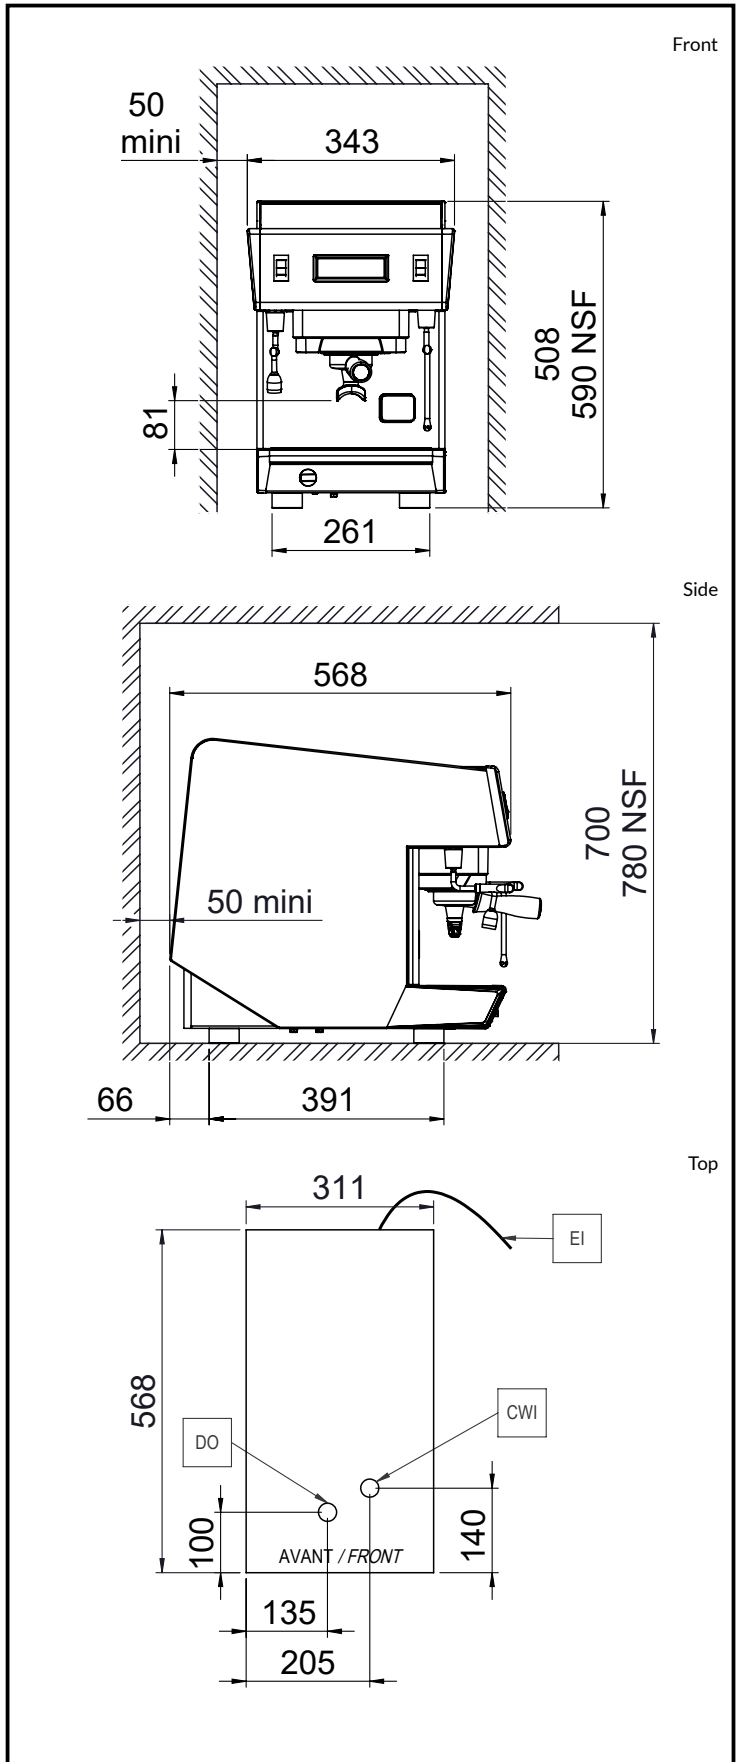

CLASSIC PLUS 1 group, Tall cup, Steamair

Electric

Supply voltage:

602943
(UCLASSIC1HPSGUL) 110 V/1 ph/60 Hz

Electrical power, max: 1.7 kW

Plug type:

Water:

Cold water temperature
(min/max): 5 / 60 °C

Key Information:

External dimensions, Width:	13 1/2" (343 mm)
External dimensions, Depth:	22 3/8" (568 mm)
External dimensions, Height:	25 9/16" (650 mm)
External dimensions, Weight:	99 lbs (45 kg)
Net weight:	99 lbs (45 kg)
Shipping width:	19 11/16" (500 mm)
Shipping depth:	29 1/2" (750 mm)
Shipping height:	33 1/16" (840 mm)
Shipping weight:	121 lbs (55 kg)
Shipping volume:	0.3 m³

Certifications

The company reserves the right to make modifications to the products without prior notice. All information correct at time of printing.

2024.11.30

Part of Electrolux
Professional
Group

UNIC