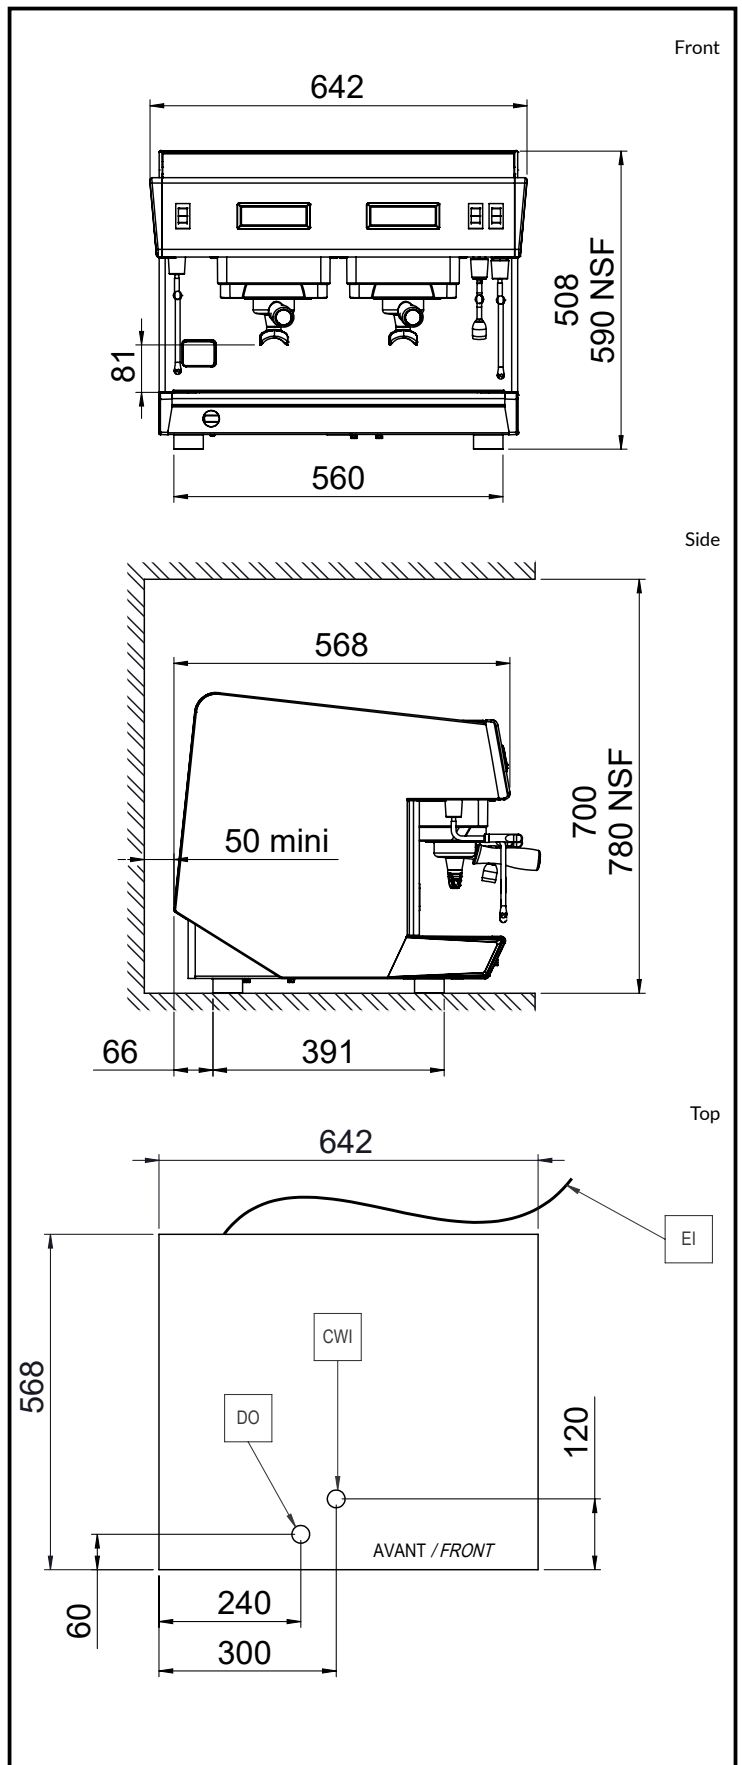

CLASSIC PLUS 2 groups, Tall cup

Electric

Supply voltage: 220 V/1 ph/60 Hz
Electrical power, max: 4.3 kW
Plug type: Cable without plug

Water:

Cold water temperature (min/max): 5 / 60 °C

Key Information:

External dimensions, Height: 25 9/16" (650 mm)
External dimensions, Weight: 143 lbs (65 kg)
Net weight: 143 lbs (65 kg)
Shipping width: 43 5/16" (1100 mm)
Shipping depth: 29 1/2" (750 mm)
Shipping height: 33 1/16" (840 mm)
Shipping weight: 181 lbs (82 kg)
Shipping volume: 0.7 m³

Certifications

The company reserves the right to make modifications to the products without prior notice. All information correct at time of printing.

2026.04.04

Part of Electrolux Professional Group

UNIC