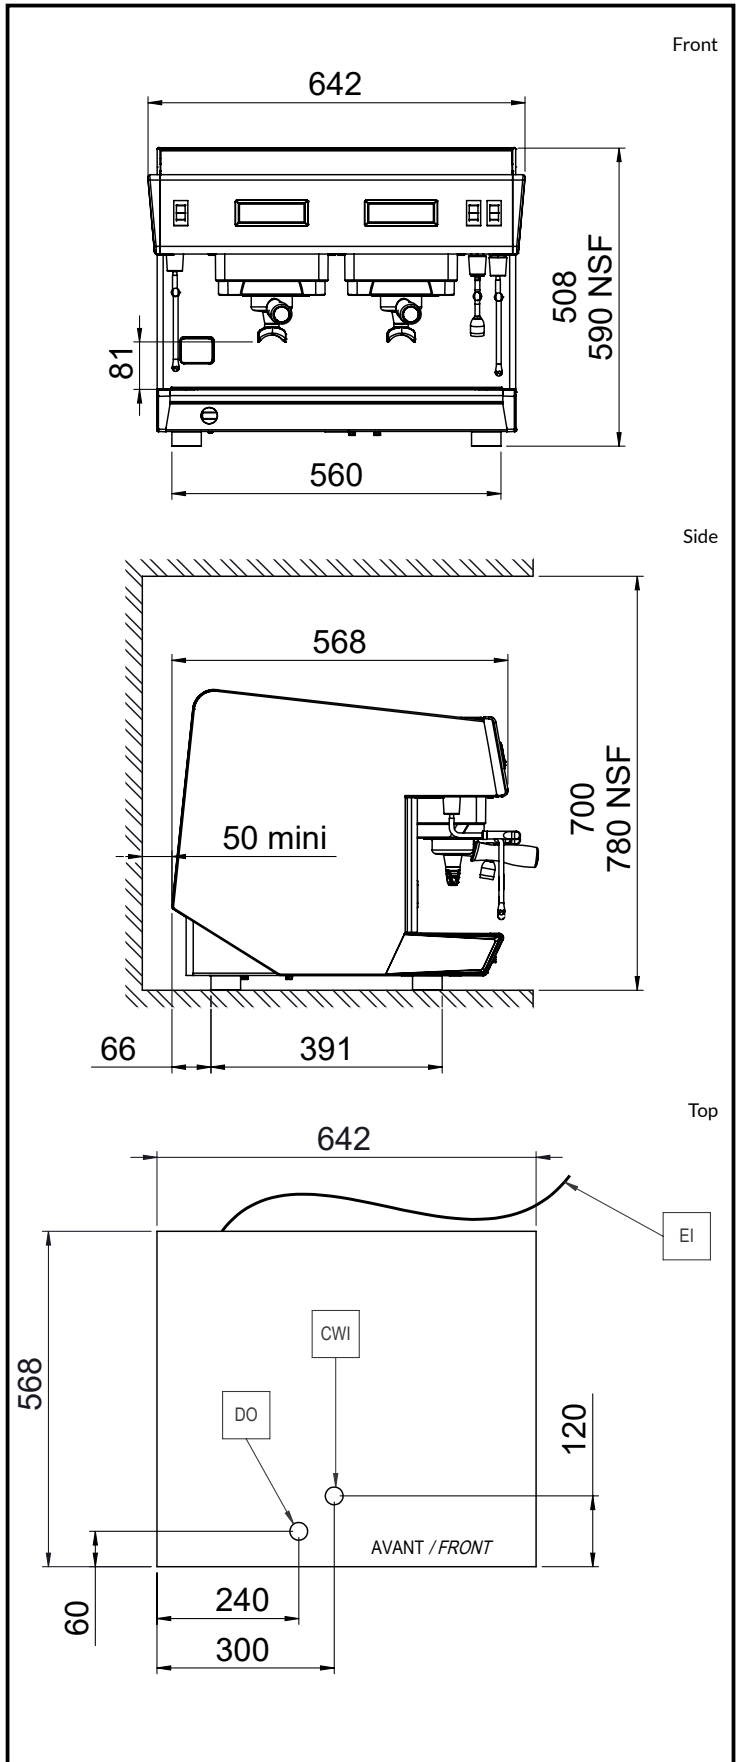

CLASSIC PLUS 2 groups, Tall cup

Electric

Supply voltage: 220 V/1 ph/60 Hz
Electrical power, max: 4.3 kW
Plug type: Cable without plug

Water:

Cold water temperature (min/max): 5 / 60 °C

Key Information:

External dimensions, Height: 25 9/16" (650 mm)
External dimensions, Weight: 143 lbs (65 kg)
Net weight: 143 lbs (65 kg)
Shipping width: 43 5/16" (1100 mm)
Shipping depth: 29 1/2" (750 mm)
Shipping height: 33 1/16" (840 mm)
Shipping weight: 181 lbs (82 kg)
Shipping volume: 0.7 m³

Certifications

The company reserves the right to make modifications to the products without prior notice. All information correct at time of printing.

2026.04.21

Part of Electrolux Professional Group

UNIC