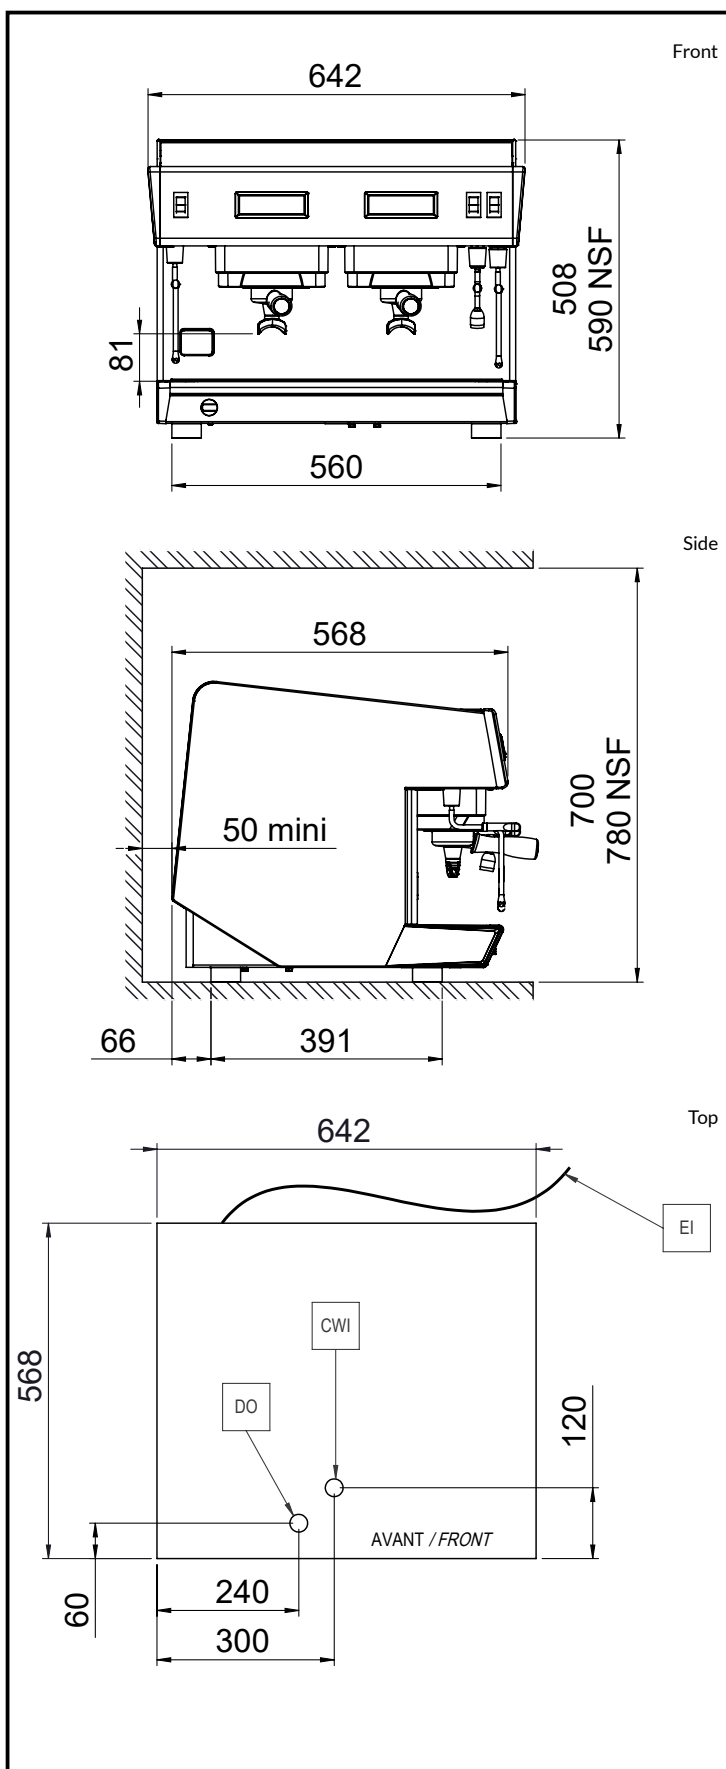

(min/max): 5 / 60 °C

Key Information:

External dimensions,

Width: 642 mm

External dimensions,

Depth: 568 mm

External dimensions,

Height: 508 mm

Net weight: 55 kg

Shipping volume: 0.69 m³

Sustainability

Current consumption:

Certifications

The company reserves the right to make modifications to the products without prior notice. All information correct at time of printing.