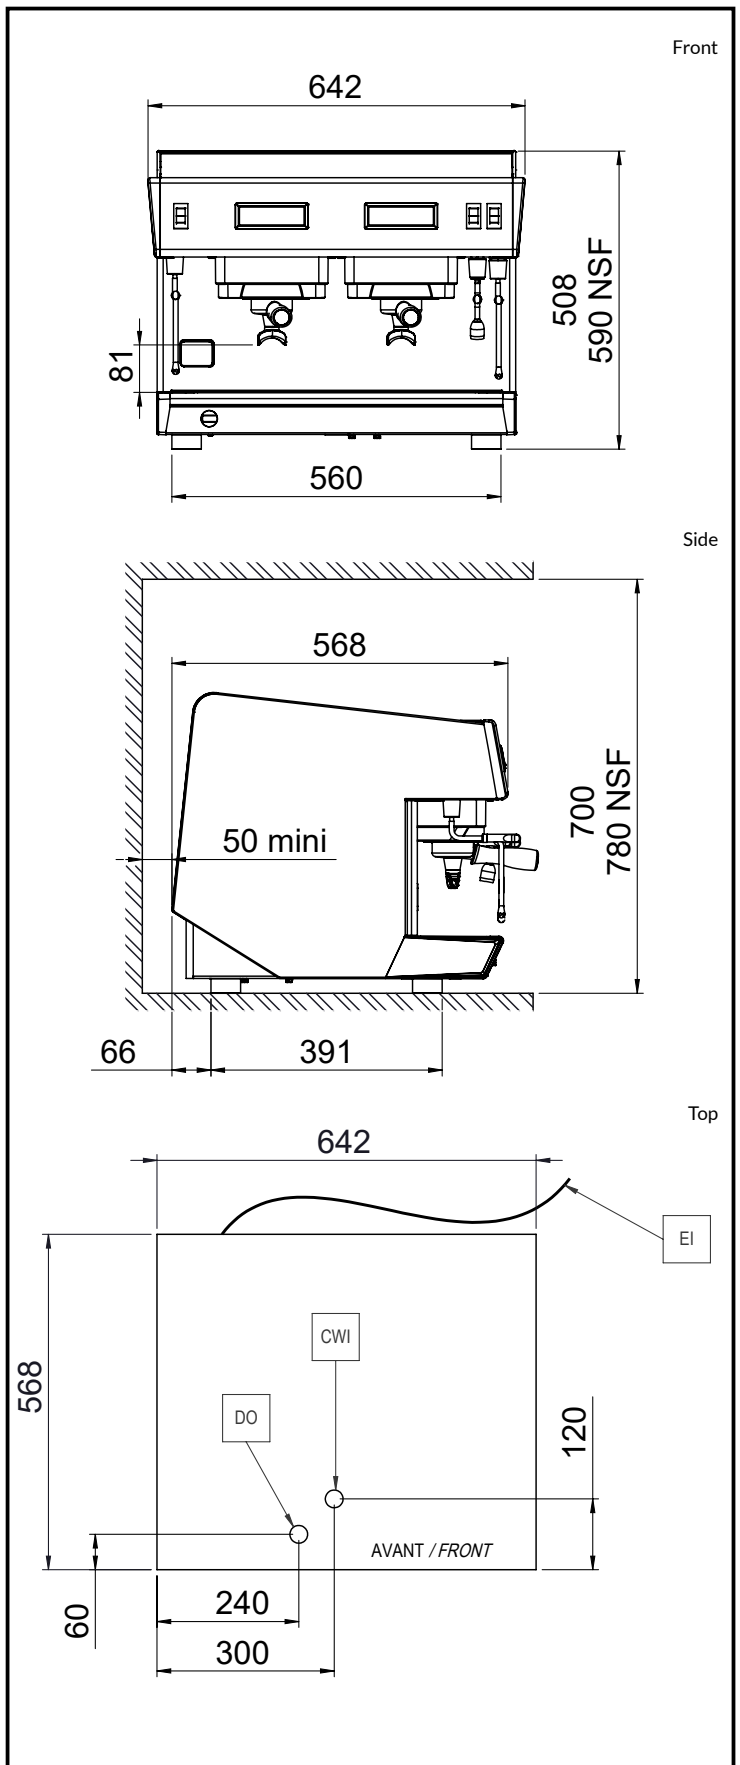

Net weight: 55 kg

Shipping volume: 0.69 m³

Sustainability

Current consumption: 13 Amps

Certifications

The company reserves the right to make modifications to the products without prior notice. All information correct at time of printing.