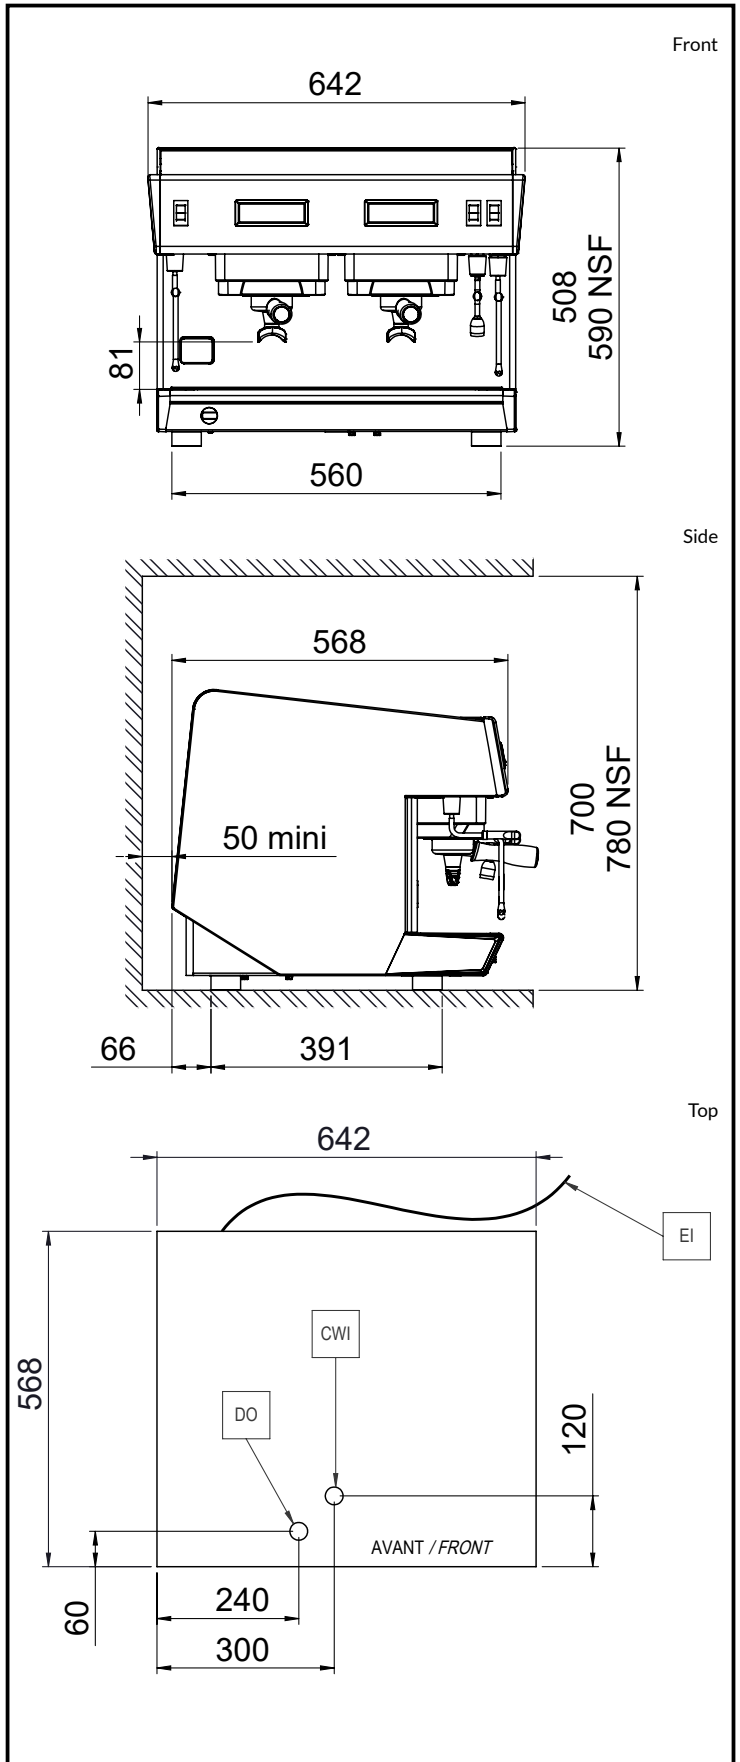

Classic 2 groups

Electric

Supply voltage: 400 V/3N ph/50 Hz

Electrical power, max: 4.7 kW

Plug type: Cable without plug

Water:

Cold water temperature (min/max): 5 / 60 °C

Key Information:

Net weight: 55 kg

Shipping volume: 0.71 m³

Sustainability

Current consumption: 7.2 Amps

Certifications

The company reserves the right to make modifications to the products without prior notice. All information correct at time of printing.