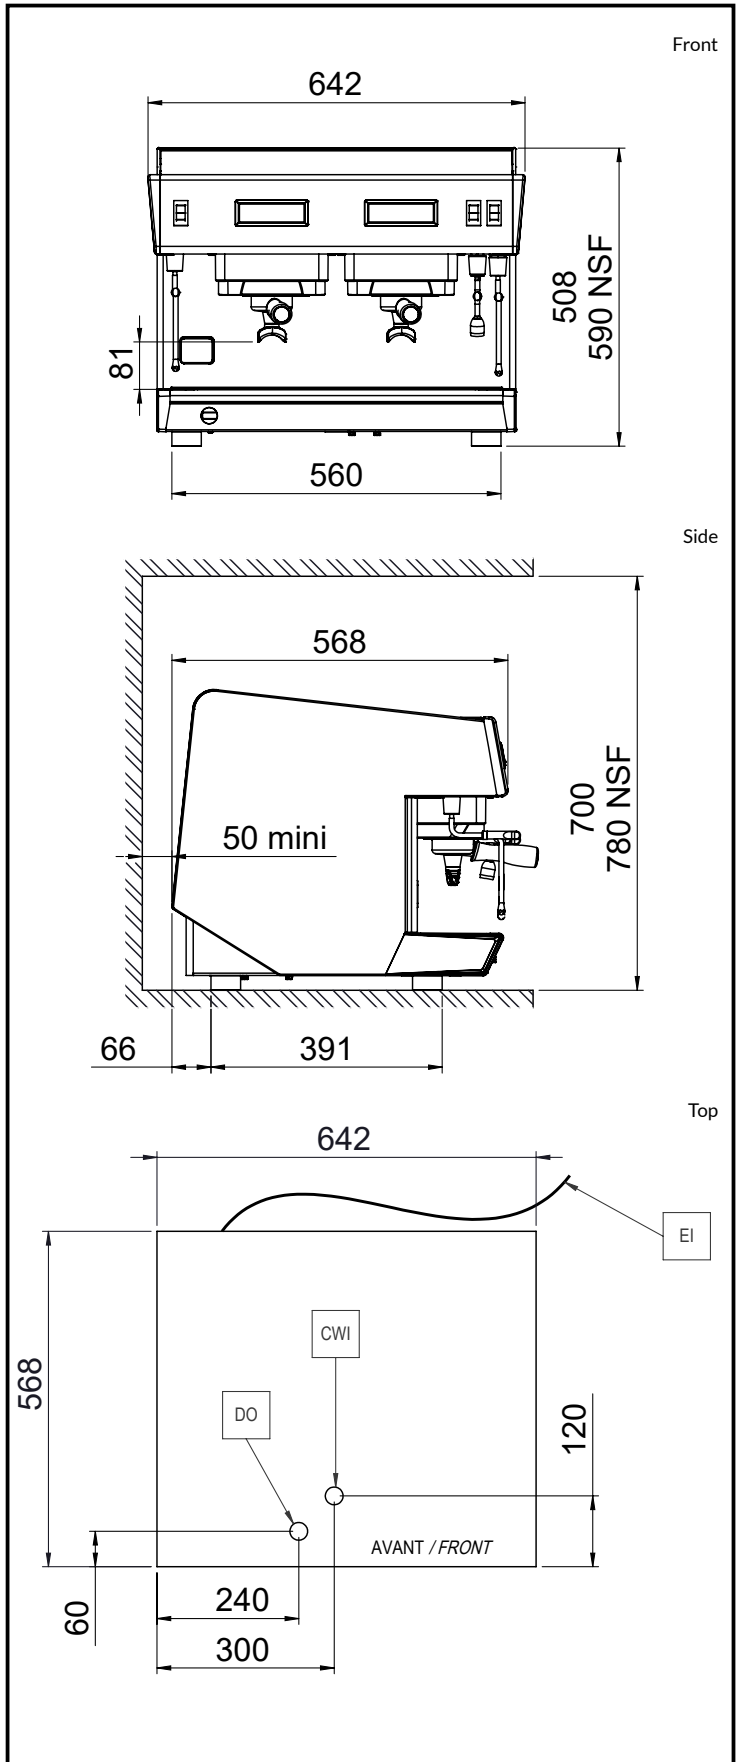

Classic 2 groups

Electric

Supply voltage: 400 V/3N ph/50 Hz

Electrical power, max: 4.7 kW

Plug type: Cable without plug

Water:

Cold water temperature (min/max): 5 / 60 °C

Key Information:

Net weight: 55 kg

Shipping volume: 0.71 m³

Sustainability

Current consumption: 7.2 Amps

Certifications

The company reserves the right to make modifications to the products without prior notice. All information correct at time of printing.