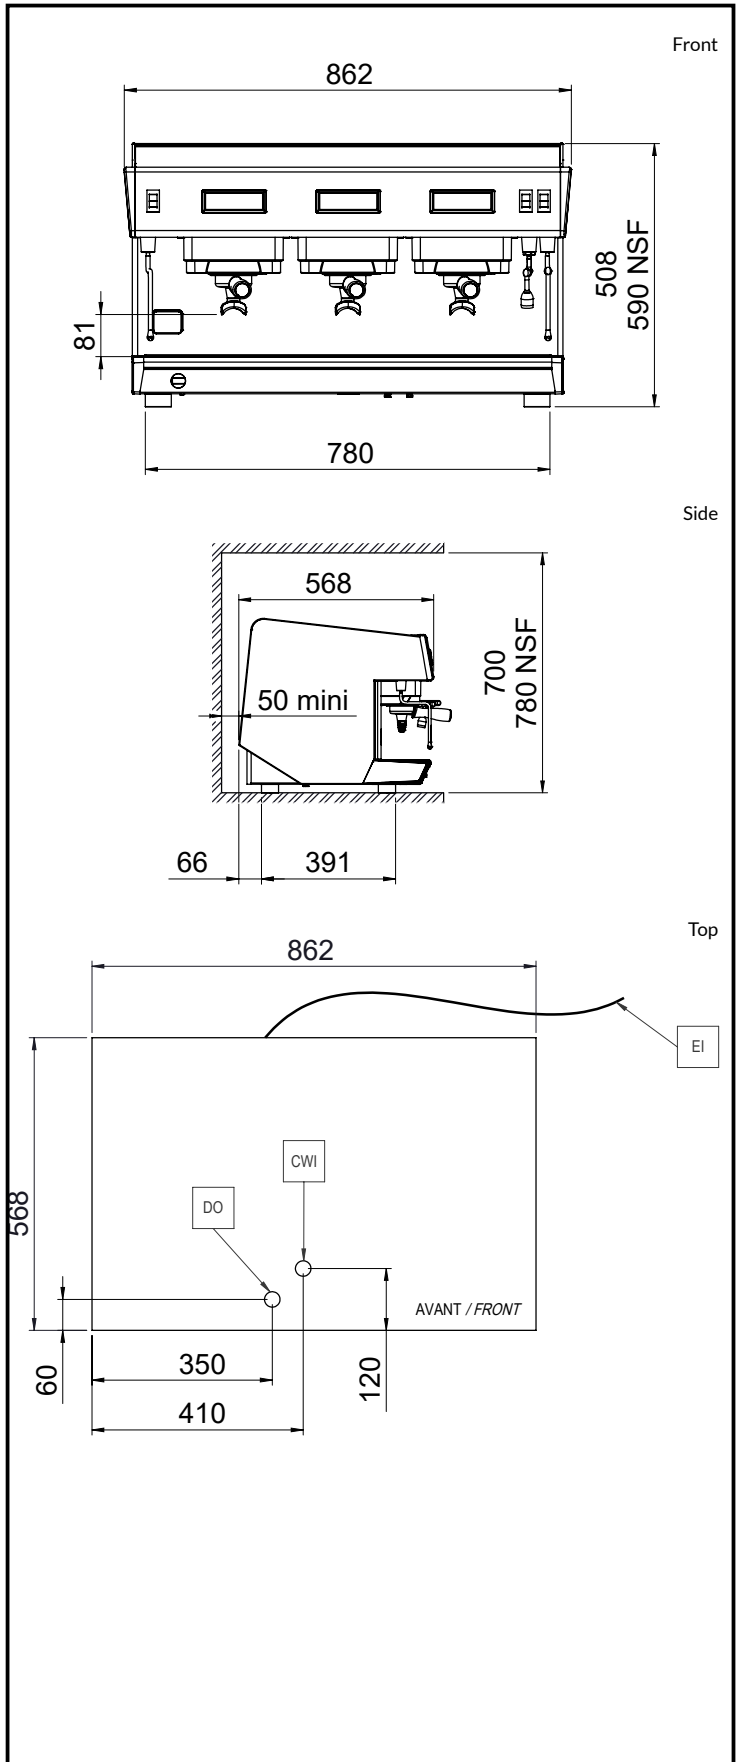

Classic 3 groups, RL technology

Electric

Supply voltage: 400 V/3N ph/50 Hz

Electrical power, max: 4.7 kW

Plug type: Cable without plug

Water:

Cold water temperature (min/max): 5 / 60 °C

Key Information:

Net weight: 76 kg

Shipping volume: 0.83 m³

Sustainability

Current consumption: 7.2 Amps

Certifications

The company reserves the right to make modifications to the products without prior notice. All information correct at time of printing.