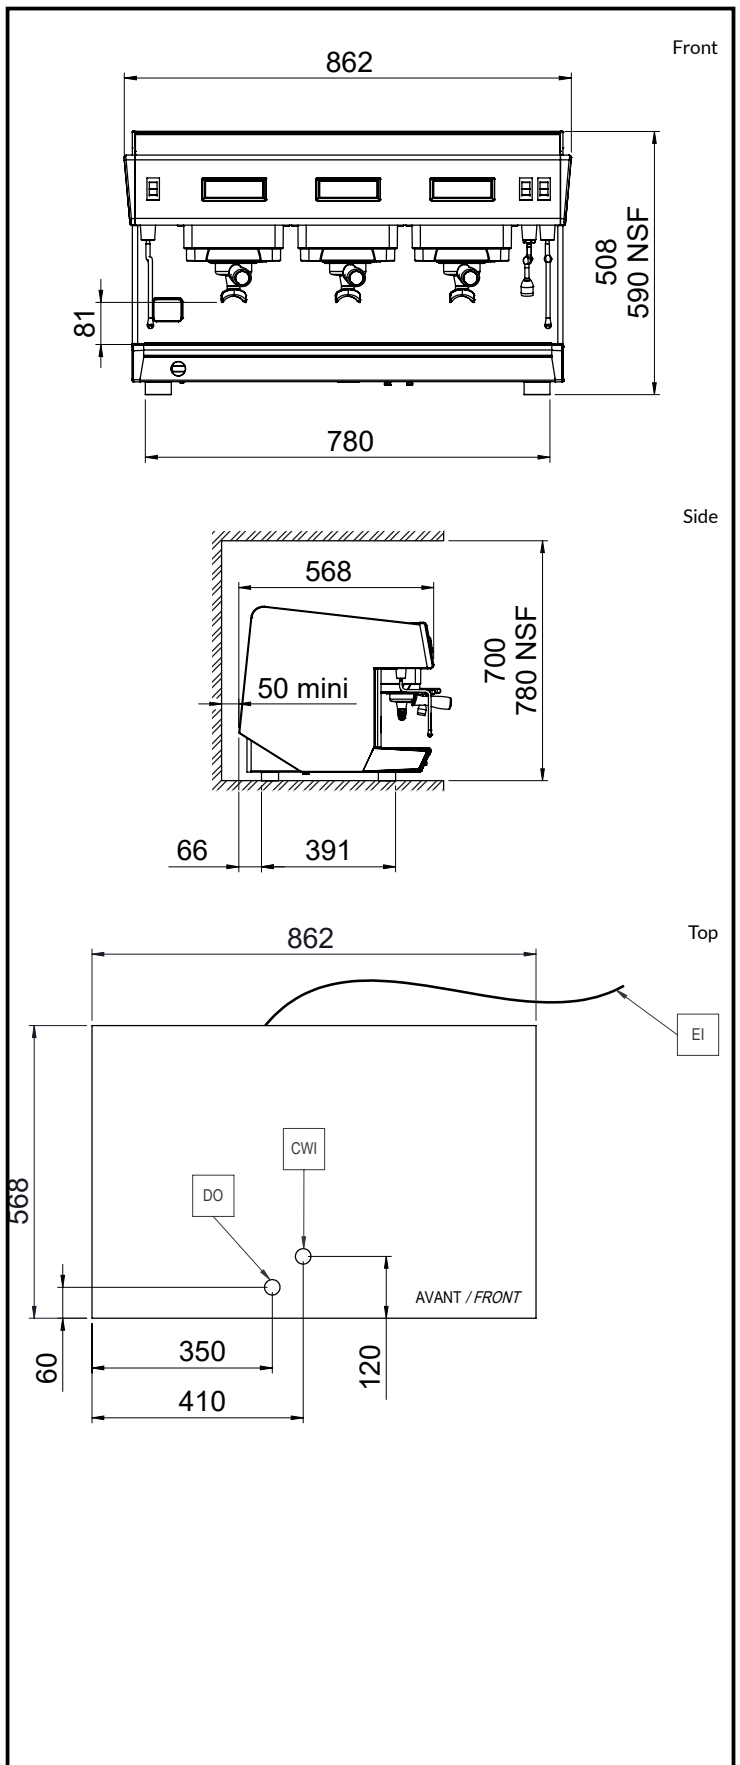

Classic 3 groups

Electric

Supply voltage:

602632 (CLASSIC3) 400 V/3N ph/50 Hz

Electrical power max.: 4.6 kW

Plug type:

Water:

Cold water temperature

(min/max): 5 / 60 °C

Key Information:

External dimensions,

Width: 862 mm

External dimensions,

Depth: 568 mm

External dimensions,

Height: 508 mm

Net weight: 75 kg

Shipping volume: 0.83 m³

Sustainability

Current consumption:

Certifications

The company reserves the right to make modifications to the products without prior notice. All information correct at time of printing.

2023.05.26

Part of Electrolux Professional Group

UNIC