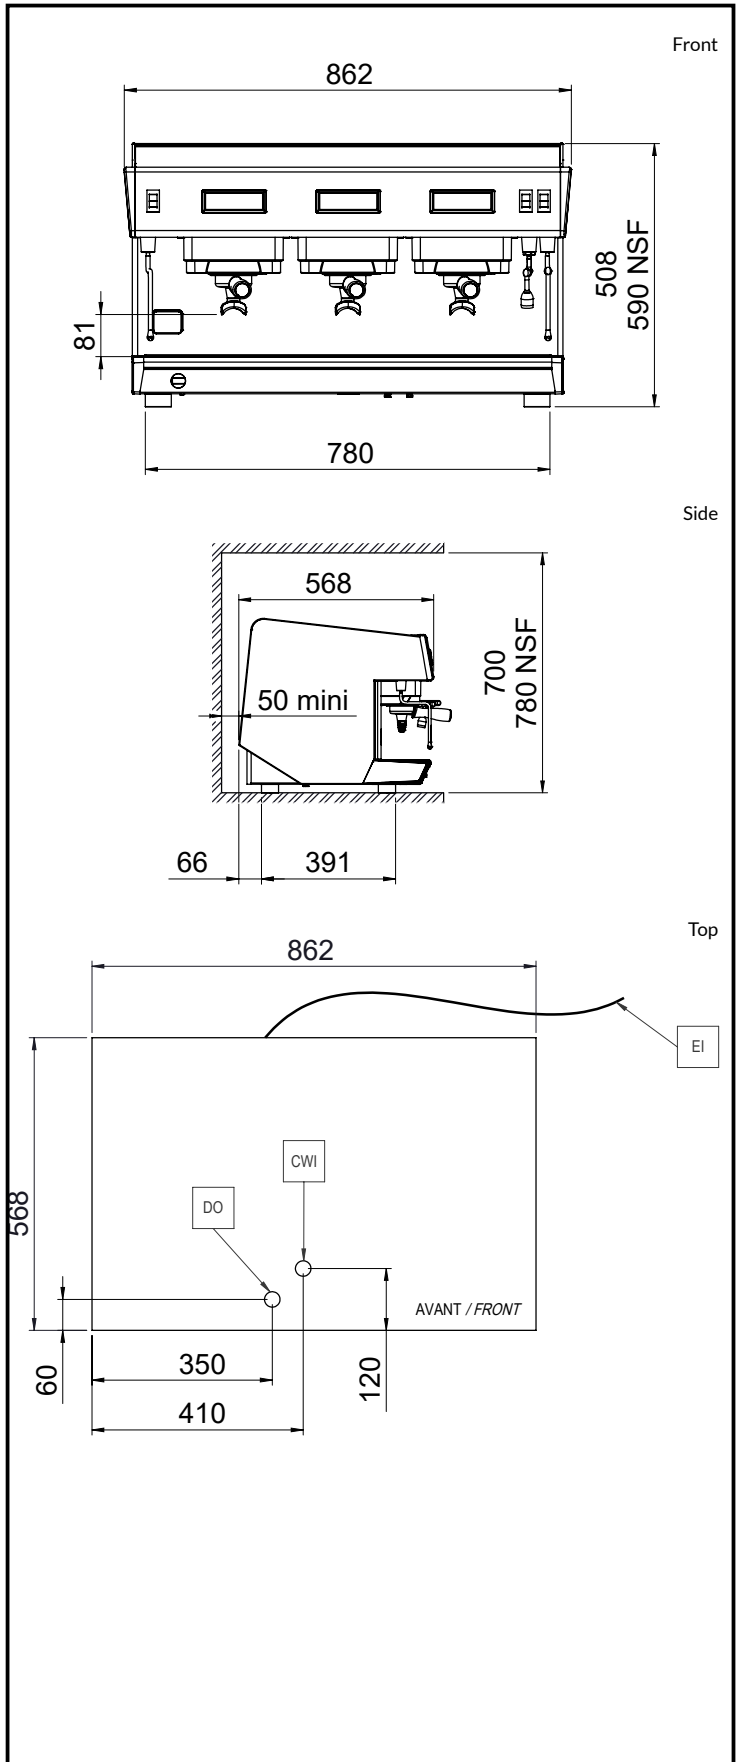

## Water:

Cold water temperature (min/max): 5 / 60 °C

## Key Information:

Net weight: 76 kg

Shipping volume: 0.8 m<sup>3</sup>

Sustainability

Current consumption: 7.2 Amps