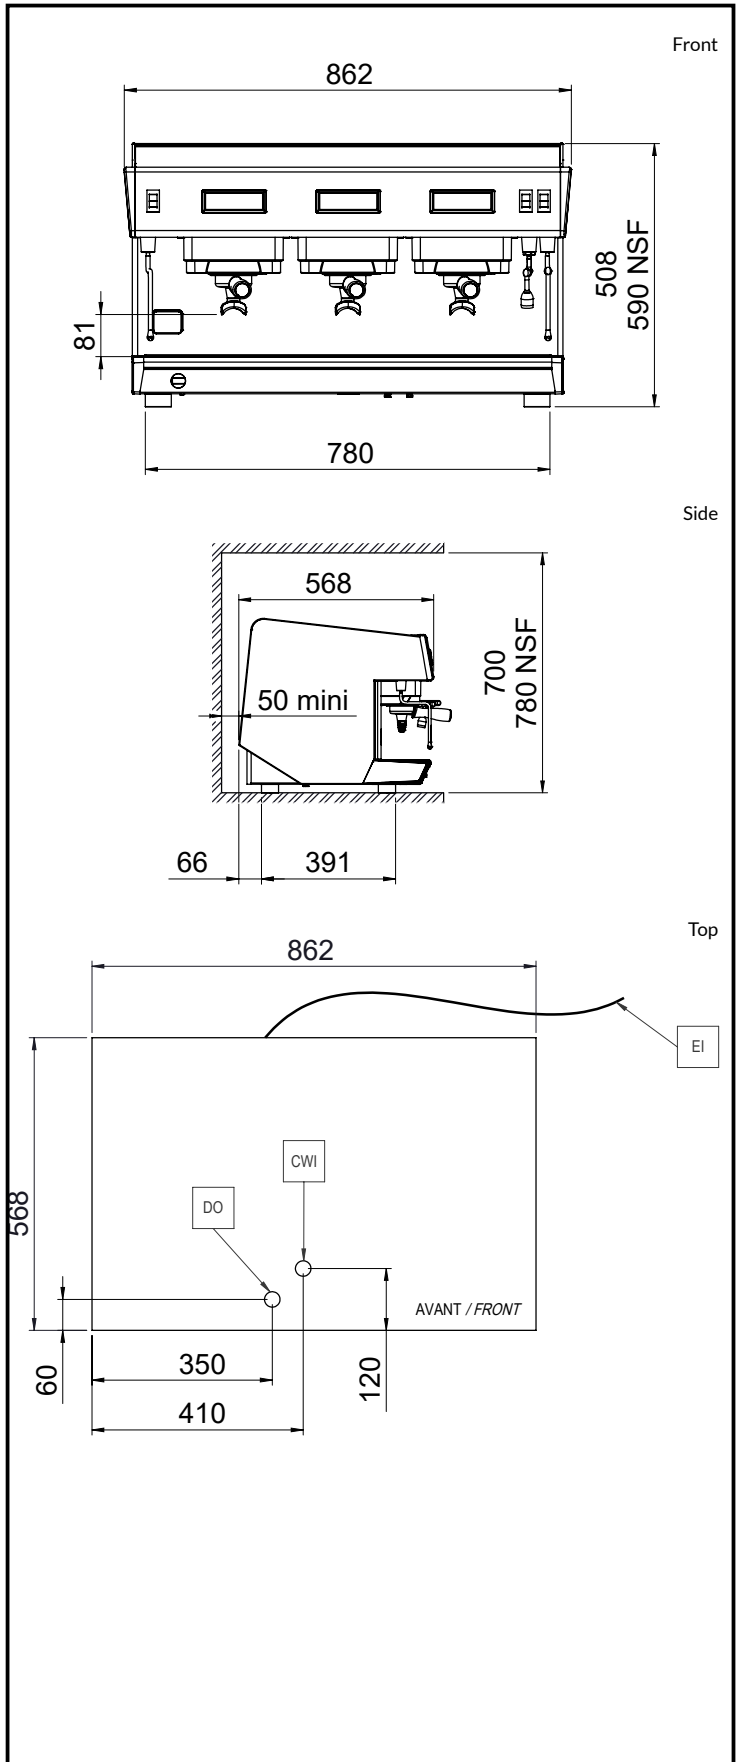

## Water:

Cold water temperature (min/max): 5 / 60 °C

## Key Information:

Net weight: 76 kg

Shipping volume: 0.83 m<sup>3</sup>

Sustainability

Current consumption: 7.2 Amps