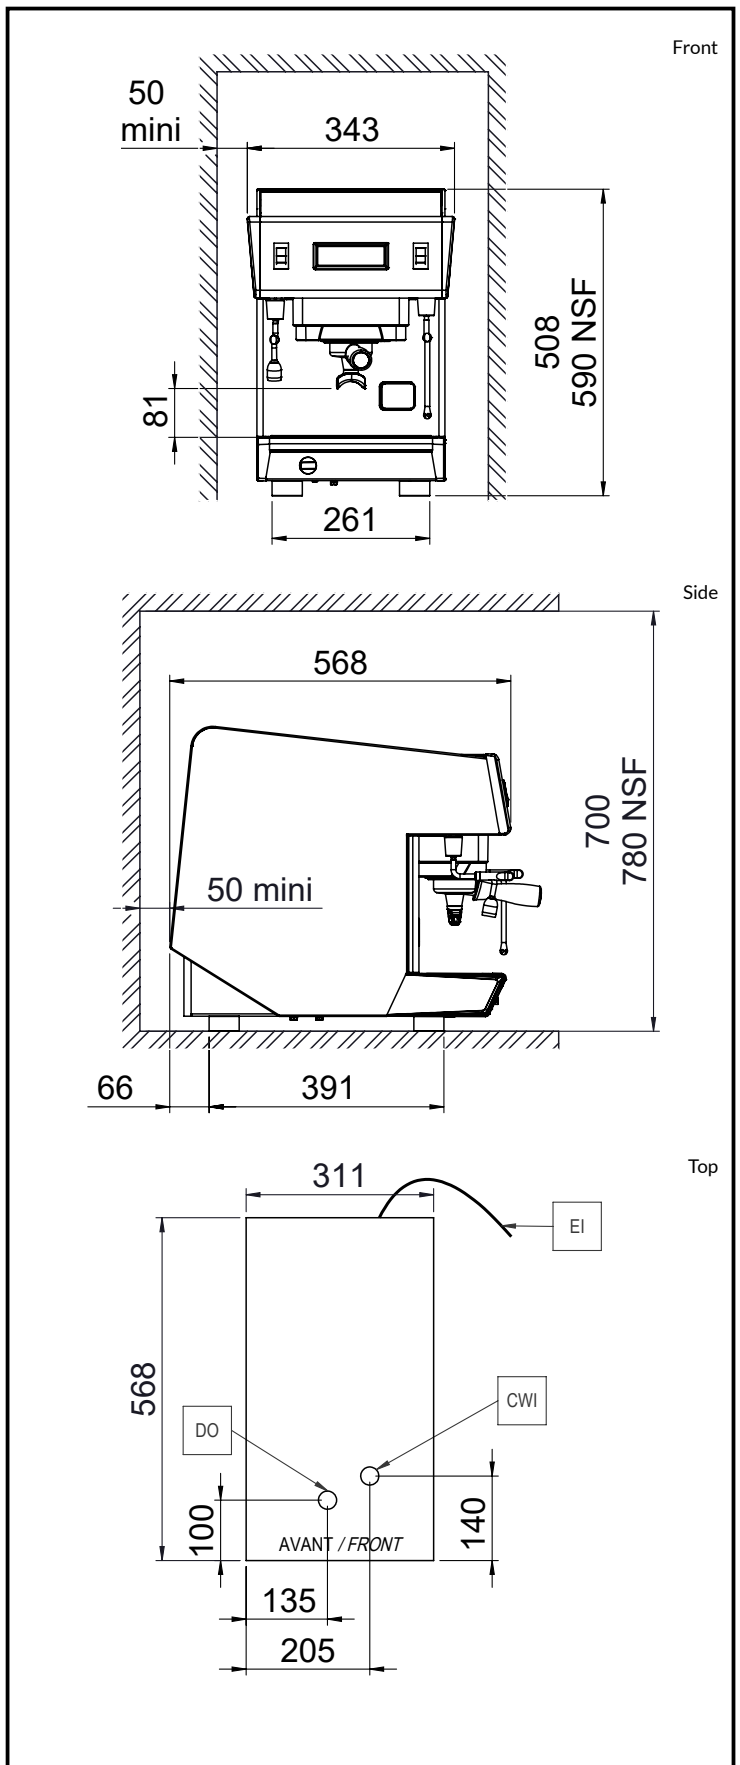

(min/max): 5 / 60 °C

Key Information:

External dimensions,

Width: 343 mm

External dimensions,

Depth: 568 mm

External dimensions,

Height: 508 mm

Net weight: 41 kg

Shipping volume: 0.32 m³

Sustainability

Current consumption:

Certifications

The company reserves the right to make modifications to the products without prior notice. All information correct at time of printing.