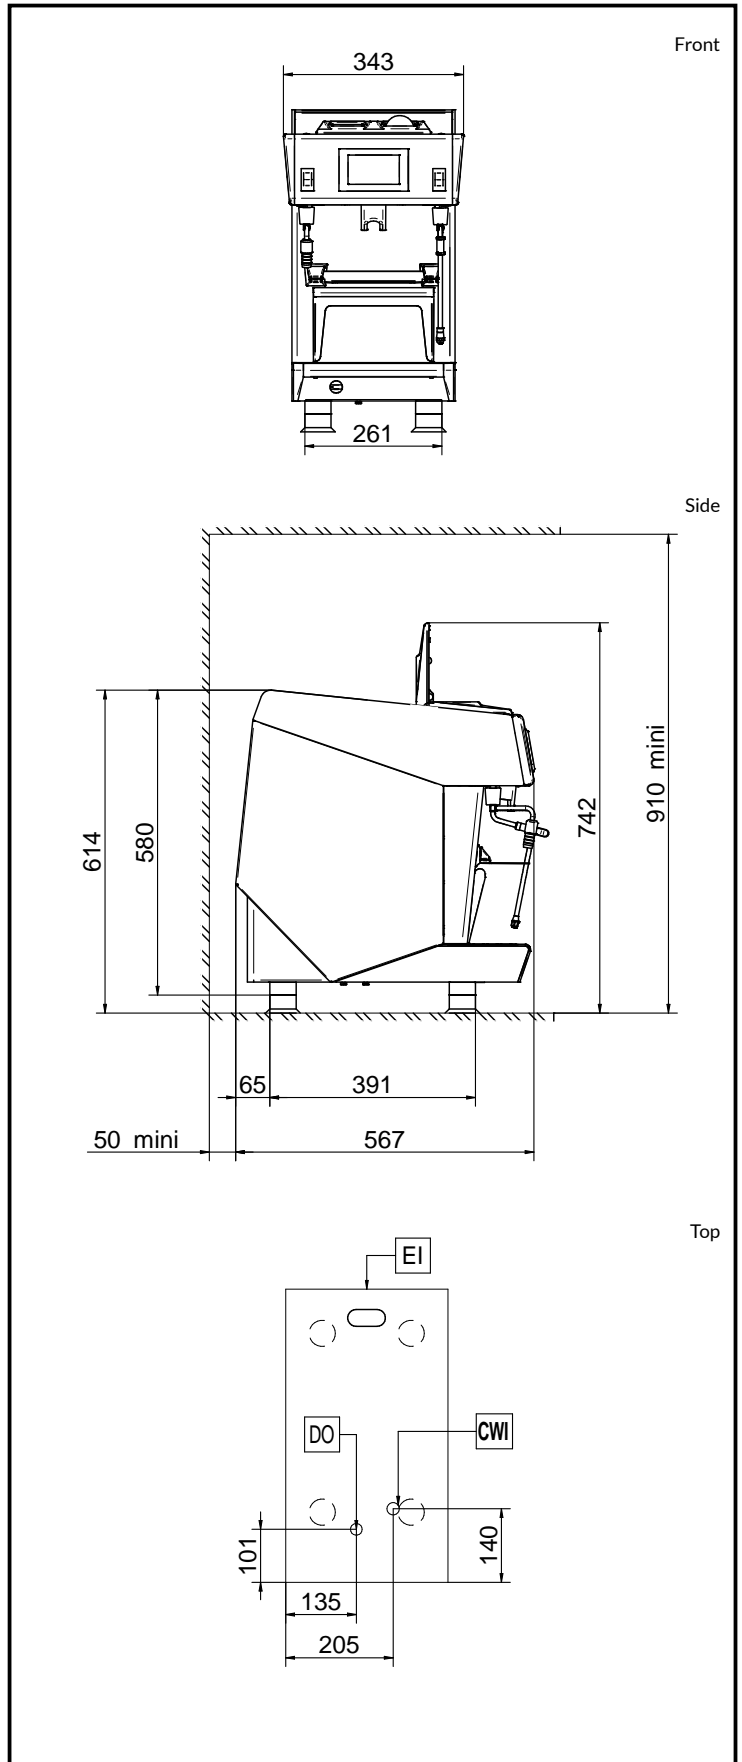

Pony 2, for 2 coffee ESE pods, Steamair

Electric

Supply voltage:

602598
(UPONY2PODSA) 230 V/1N ph/50 Hz

Electrical power max.: 3 kW

Plug type: Cable without plug

Water:

Cold water temperature
(min/max): 5 / 60 °C

Key Information:

External dimensions,
Width: 343 mm

External dimensions,
Depth: 570 mm

External dimensions,
Height: 580 mm

Net weight: 47 kg

Shipping volume: 0.32 m³

Sustainability

Current consumption: 13 Amps

Certifications

The company reserves the right to make modifications to the products without prior notice. All information correct at time of printing.

2023.05.26

Part of

Electrolux
Professional
Group

UNIC