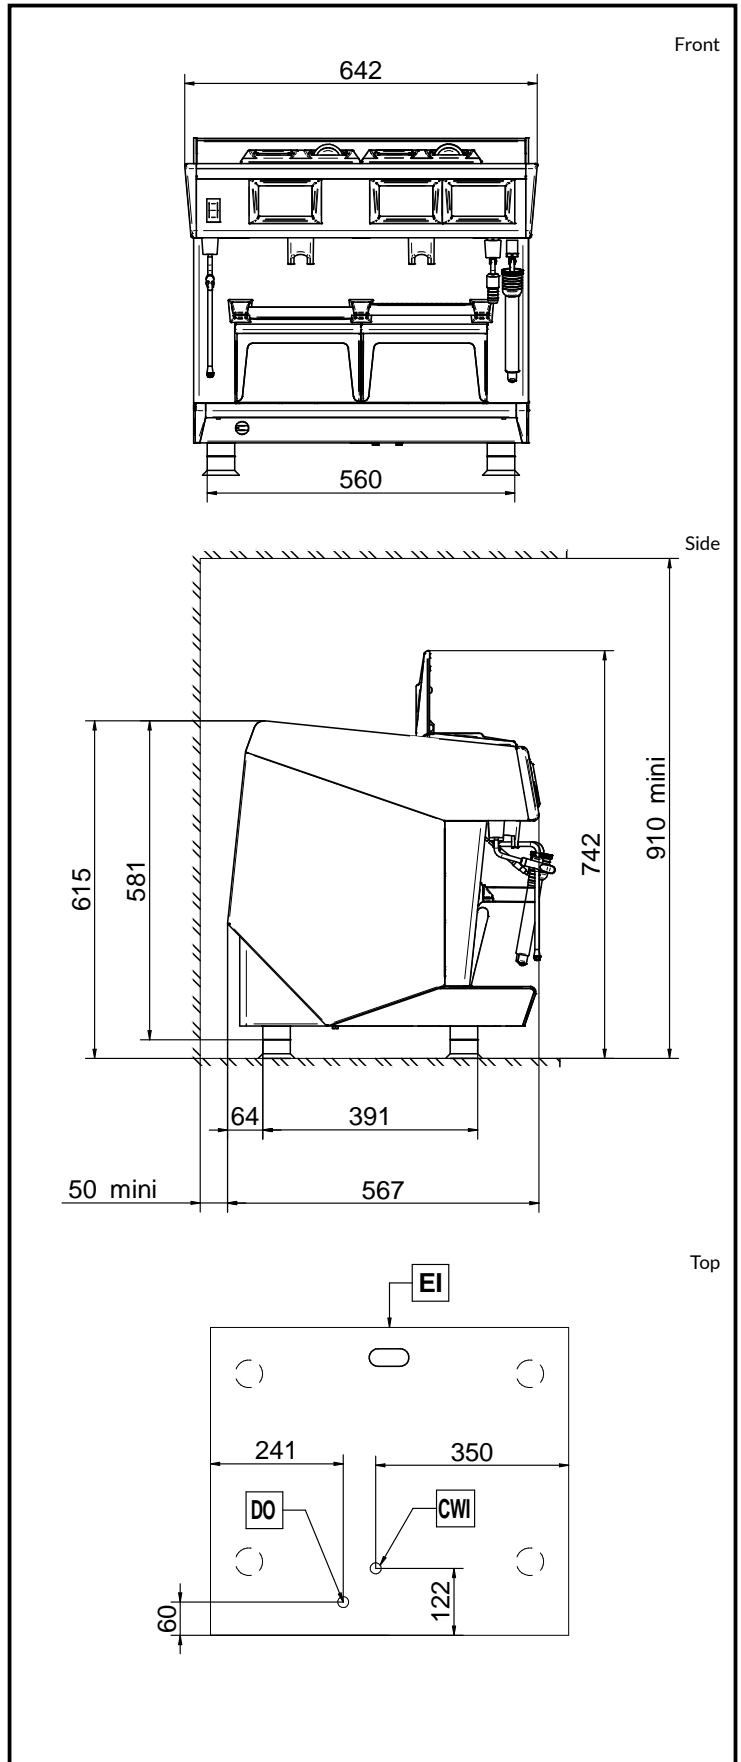

Pony 4, for 4 coffee ESE pods, Steamair

Electric

Supply voltage:

602601
(UPONY4PODSA) 400 V/3N ph/50 Hz

Electrical power max.: 4.7 kW

Plug type: Cable without plug

Water:

Cold water temperature
(min/max): 5 / 60 °C

Key Information:

External dimensions,
Width: 642 mm

External dimensions,
Depth: 570 mm

External dimensions,
Height: 580 mm

Net weight: 65 kg

Shipping volume: 0.69 m³

Sustainability

Current consumption: 7 Amps

Certifications

The company reserves the right to make modifications to the products without prior notice. All information correct at time of printing.

2023.05.26

Part of Electrolux
Professional
Group

UNIC