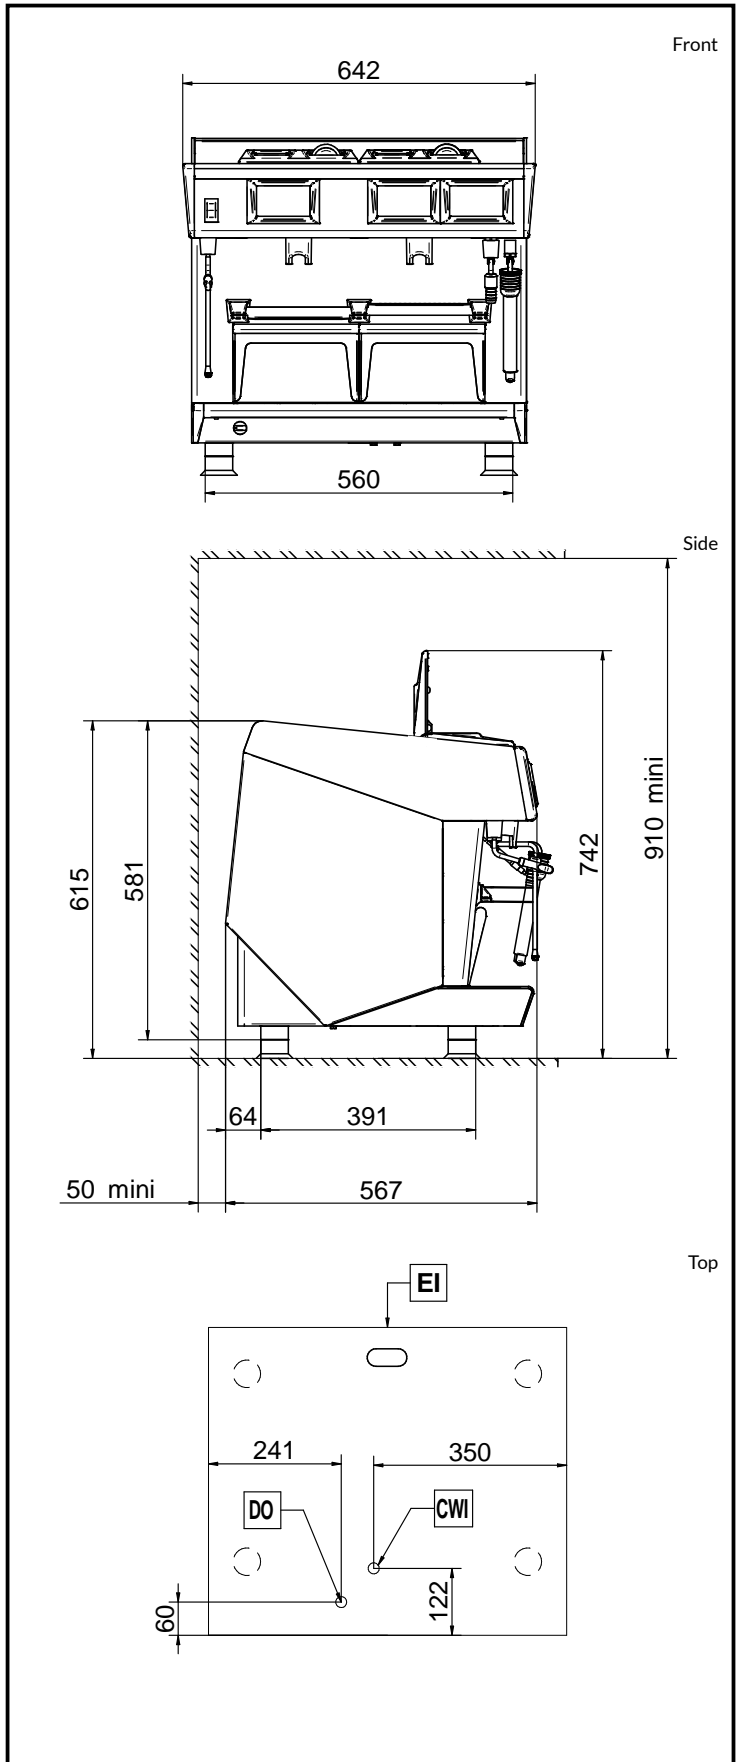

Pony 4, for 4 coffee ESE pods, Steamair

Electric

Supply voltage:

602601
(UPONY4PODSA) 400 V/3N ph/50 Hz

Electrical power max.: 4.7 kW

Plug type: Cable without plug

Water:

Cold water temperature
(min/max): 5 / 60 °C

Key Information:

External dimensions,
Width: 642 mm

External dimensions,
Depth: 570 mm

External dimensions,
Height: 580 mm

Net weight: 65 kg

Shipping volume: 0.69 m³

Sustainability

Current consumption: 7 Amps

Certifications

The company reserves the right to make modifications to the products without prior notice. All information correct at time of printing.

2024.05.19

Part of Electrolux
Professional
Group

UNIC