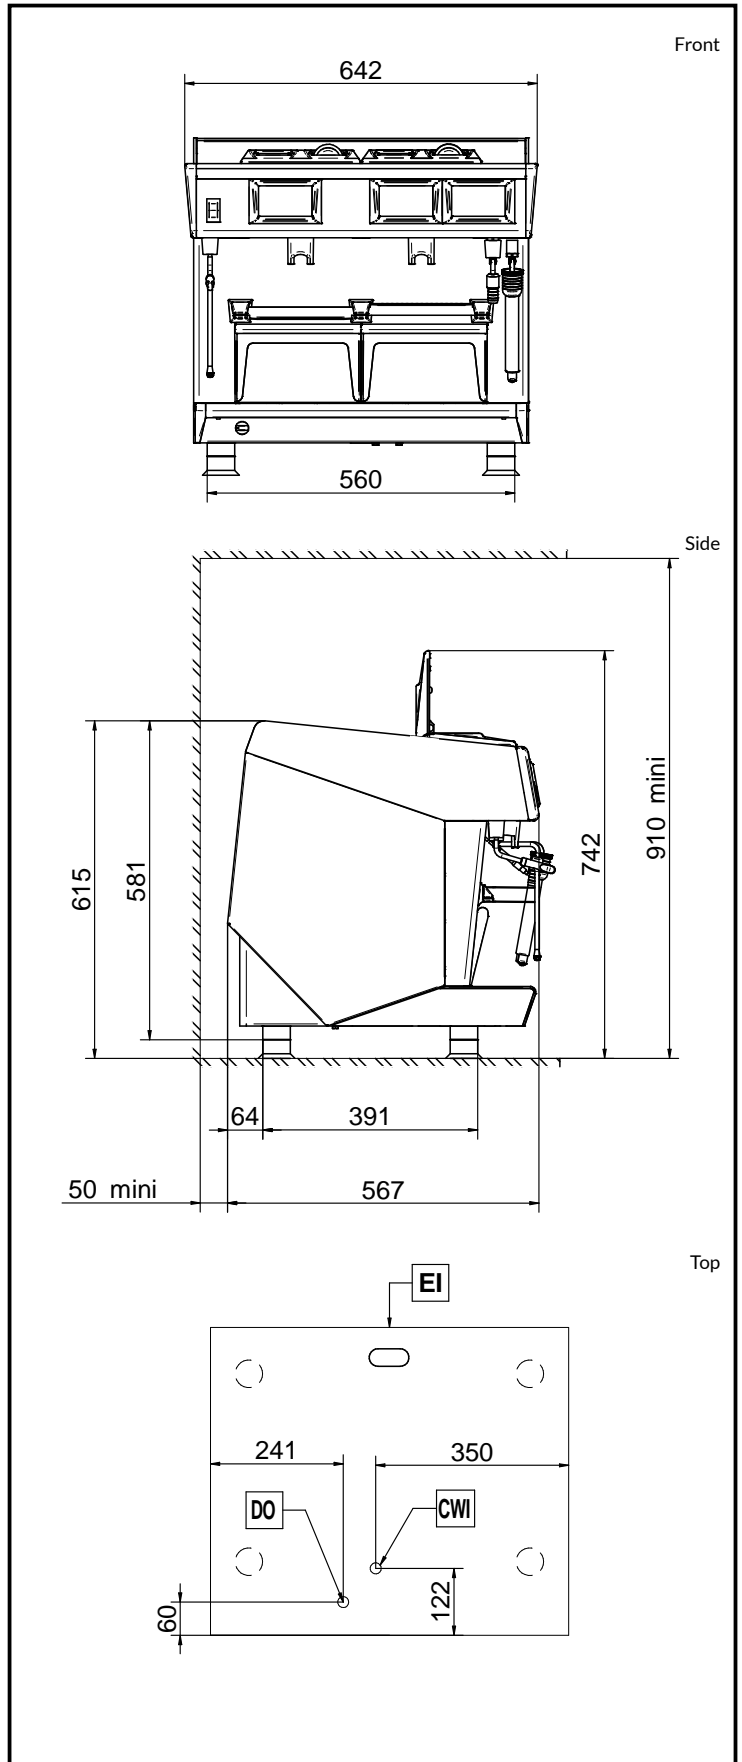

Pony 4, for 4 coffee ESE pods

Electric

Supply voltage:

602595
(UPONY4POD) 400 V/3N ph/50 Hz

Electrical power max.: 4.7 kW

Plug type: Cable without plug

Water:

Cold water temperature
(min/max): 5 / 60 °C

Key Information:

External dimensions,
Width: 642 mm

External dimensions,
Depth: 570 mm

External dimensions,
Height: 580 mm

Net weight: 65 kg

Shipping volume: 0.69 m³

Sustainability

Current consumption: 7 Amps

Certifications

The company reserves the right to make modifications to the products without prior notice. All information correct at time of printing.

2023.05.26

Part of Electrolux
Professional
Group

UNIC