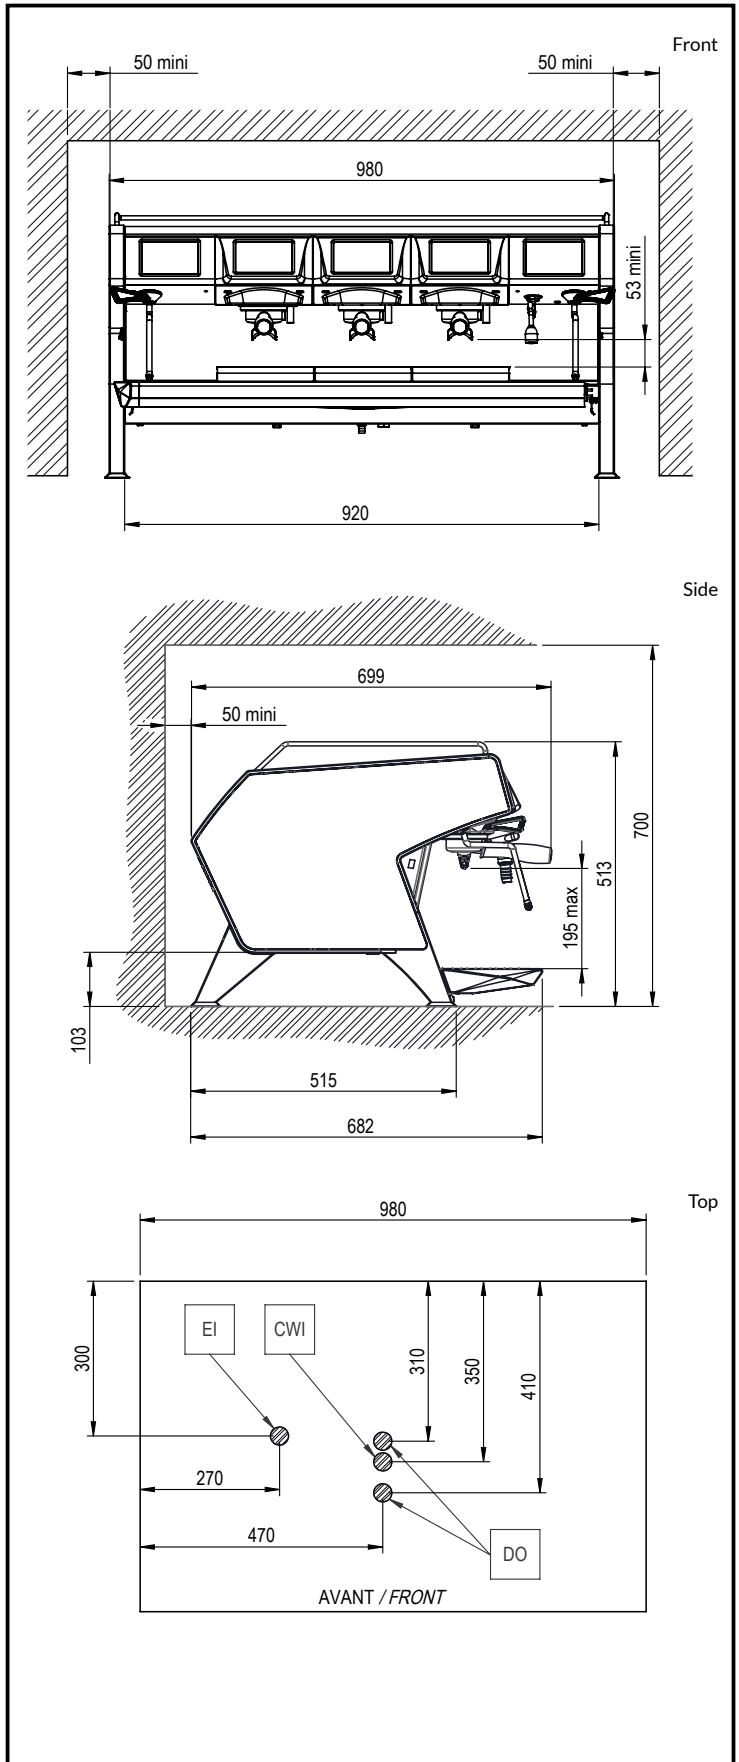

Key Information:

External dimensions, Width: 980 mm

External dimensions, Depth: 682 mm

External dimensions, Height: 513 mm

Net weight: 100 kg

Shipping volume: 0.83 m³

Sustainability

Current consumption: