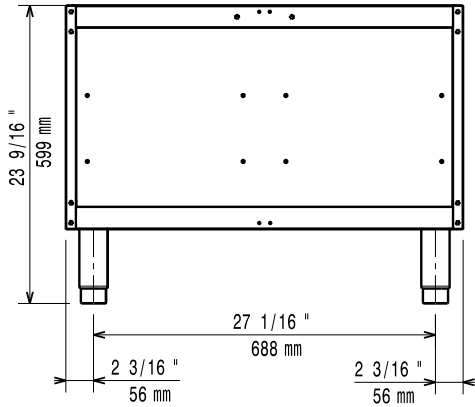

### Short Form Specification

**Item No.** \_\_\_\_\_

To be installed below other EVO900 top units in island type installations with operations from one side. Open base to store pots, pans, sheet pans etc. Body and internal structure of unit entirely in stainless steel. Delivered with 150 mm height adjustable feet.

### Main Features

- Unit can be easily installed below other 900 line top models.
- Unit delivered with 50 mm height adjustable feet in Stainless steel.
- Open base compartment for storage of pots, pans, sheet pans, etc.
- Doors with handles, drawers, heating kits and runners for GN containers can be ordered separately.

### Construction

- Constructed in Stainless steel with Scotch Brite finish to meet the highest hygiene standards.
- Unit is 930 mm deep to give a larger working surface area.

APPROVAL: \_\_\_\_\_

**Front**

**Side**

**Top**

**Key Information:**

External dimensions, Width: 391154 (E9BANH0000)	800 mm
External dimensions, Depth:	785 mm
External dimensions, Height:	600 mm
Net weight:	35 kg