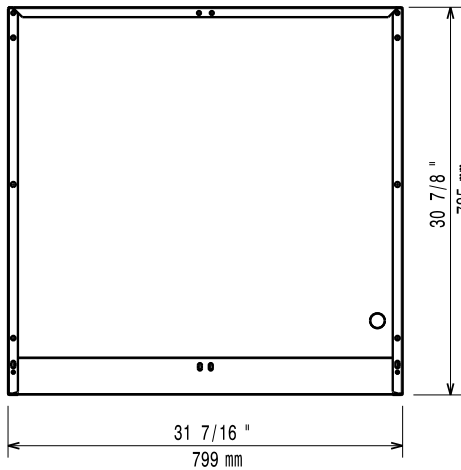

### Short Form Specification

**Item No.** \_\_\_\_\_

To be installed below other EVO900 top units in island type installations with operations from one side. Open base to store pots, pans, sheet pans etc. Body and internal structure of unit entirely in stainless steel. Delivered with 150 mm height adjustable feet.

### Construction

- Constructed in Stainless steel with Scotch Brite finish to meet the highest hygiene standards.
- Unit is 930 mm deep to give a larger working surface area.

APPROVAL: \_\_\_\_\_

**Front**

**Side**

**Top**

**Key Information:**

External dimensions, Width: 391154 (E9BANH0000)	800 mm
External dimensions, Depth:	785 mm
External dimensions, Height:	600 mm
Net weight:	35 kg