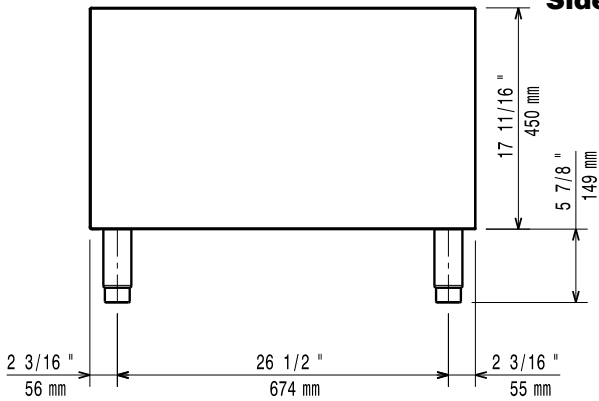

### Short Form Specification

**Item No.** \_\_\_\_\_

To be installed below other EVO900 top units in island type installations with operations from one side. Open base to store pots, pans, sheet pans etc. Body and internal structure of unit entirely in stainless steel. Delivered with 150 mm height adjustable feet.

### Construction

- Constructed in Stainless steel with Scotch Brite finish to meet the highest hygiene standards.
- Unit is 930 mm deep to give a larger working surface area.

APPROVAL: \_\_\_\_\_

**Front**

**Side**

**Top**

**Key Information:**

External dimensions, Width: 391154 (E9BANH0000)	800 mm
External dimensions, Depth:	785 mm
External dimensions, Height:	600 mm
Net weight:	35 kg