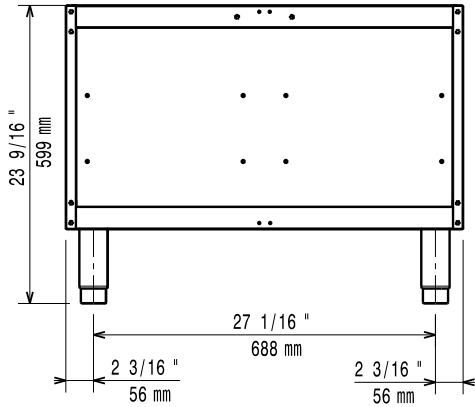

### Short Form Specification

Item No. \_\_\_\_\_

To be installed below other EVO900 top units in island type installations with operations from one side. Open base to store pots, pans, sheet pans etc. Body and internal structure of unit entirely in stainless steel. Delivered with 150 mm height adjustable feet.

### Main Features

- Unit can be easily installed below other 900 line top models.
- Unit delivered with 50 mm height adjustable feet in Stainless steel.
- Open base compartment for storage of pots, pans, sheet pans, etc.
- Doors with handles, drawers, heating kits and runners for GN containers can be ordered separately.

### Construction

- Constructed in Stainless steel with Scotch Brite finish to meet the highest hygiene standards.
- Unit is 930 mm deep to give a larger working surface area.

APPROVAL: \_\_\_\_\_

**Key Information:**

External dimensions, Width: 391154 (E9BANH0000)	800 mm
External dimensions, Depth:	785 mm
External dimensions, Height:	600 mm
Net weight:	35 kg

**Front**

**Side**

**Top**