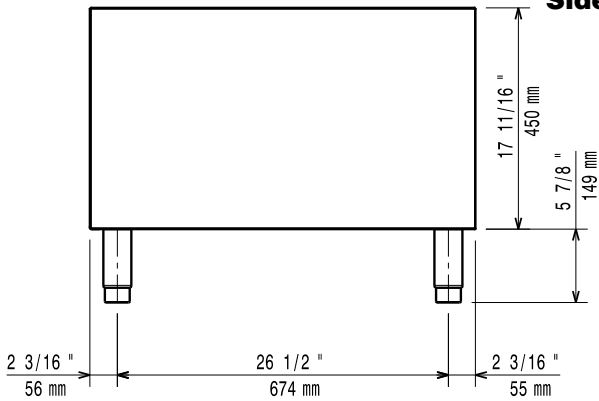

### Short Form Specification

Item No. \_\_\_\_\_

To be installed below other EVO900 top units in island type installations with operations from one side. Open base to store pots, pans, sheet pans etc. Body and internal structure of unit entirely in stainless steel. Delivered with 150 mm height adjustable feet.

**Key Information:**

External dimensions, Width: 391154 (E9BANH0000)	800 mm
External dimensions, Depth:	785 mm
External dimensions, Height:	600 mm
Net weight:	35 kg

**Front**

**Side**

**Top**