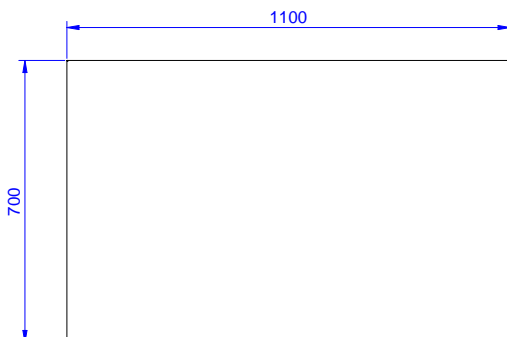

APPROVAL: _____

Front

Side

Top

Key Information:

External dimensions, Width:

133219 (TG1100N) 1100 mm

External dimensions, Depth:

700 mm

External dimensions, Height:

900 mm

Worktop thickness:

50 mm

Net weight:

37 kg