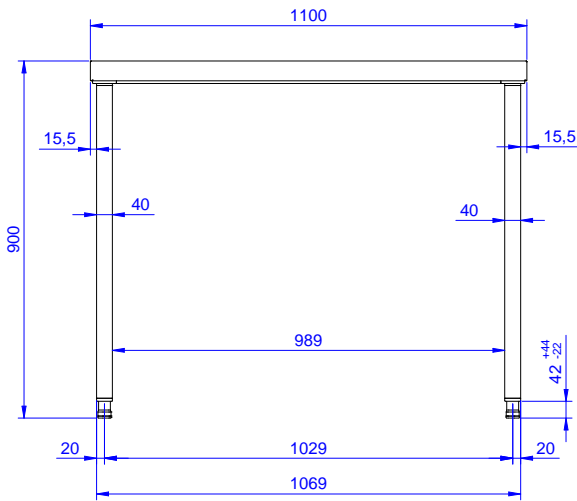

Short Form Specification

Item No. _____

The 50mm high worktop in 304 AISI stainless steel, 1mm in thickness, has upturned edges and incorporates a layer of sound deadening, waterproof and fireproof material. Square section legs 40x40mm on 1" height-adjustable feet in 304 AISI stainless steel.

Main Features

- Ideal for central positioning in the kitchen, either as island installation or back to back.

Construction

- 50 mm worktop in 304 AISI stainless steel, 10/10 in thickness with upturned edges and reinforced waterproof underpanel, incorporates a layer of sound deadening materials.
- 400 or 600 mm wide single drawer, chest of 4 drawers, lower shelf, three-sided underframe and set of castors as alternative to the feet, can be fitted as optional on all work tables.
- 40 mm-thick lower shelf (available as optional accessory on some models) slots easily into place at a height of 200 mm from the floor. Lower shelf is compulsory to install the chest of drawers.
- Square section legs and 40 mm height-adjustable feet in 304 AISI stainless steel.
- Table top slots into legs without using screws to facilitate installation.

APPROVAL: _____

Front

Side

Top

Key Information:

External dimensions, Width:

133219 (TG1100N) 1100 mm

External dimensions, Depth:

700 mm

External dimensions, Height:

900 mm

Worktop thickness:

50 mm

Net weight:

37 kg