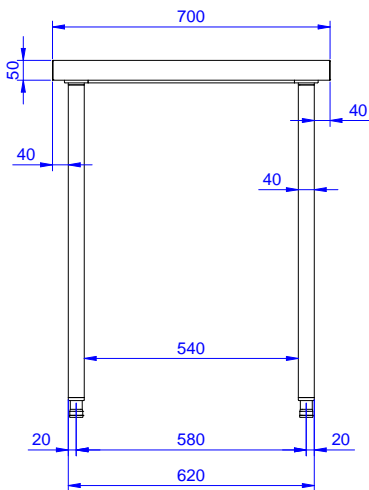

Short Form Specification

Item No. _____

The 50mm high worktop in 304 AISI stainless steel, 1mm in thickness, has upturned edges and incorporates a layer of sound deadening, waterproof and fireproof material. Square section legs 40x40mm on 1" height-adjustable feet in 304 AISI stainless steel.

Optional Accessories

- Set of 4 wheels (2 with brake) PNC 855150
d. 100mm for tables and sinks
(total height on wheels= 993 mm)
- Single drawer GN 1/1, 400mm PNC 855280
- Single drawer, 600mm PNC 855281
- Additional drawer, 600mm (to PNC 855295
set up a chest of 2, 3, 4 drawers)
- Additional drawer GN 1/1, PNC 855298
400mm (to set up a chest of 2, 3, 4 drawers)
- Lower shelf for 1100 mm tables PNC 855349
and sinks
- 3-sided underframe for PNC 855356
1100mm tables

APPROVAL: _____

Front

Side

Top

Key Information:

External dimensions, Width:

133219 (TG1100N) 1100 mm

External dimensions, Depth:

700 mm

External dimensions, Height:

900 mm

Worktop thickness:

50 mm

Net weight:

37 kg