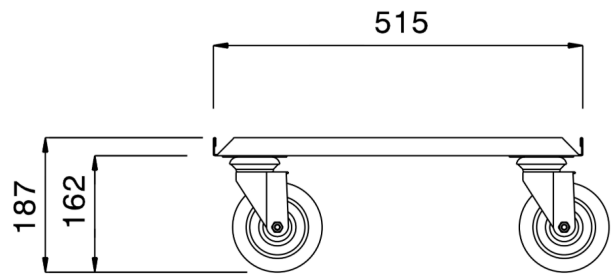

Technical specifications

Key Information:

External dimensions, Width:	515 mm
External dimensions, Depth:	515 mm
External dimensions, Height:	187 mm
Wheel material:	Zinc plated
Wheel diameter:	Ø 125
Net weight:	8.4 kg

Front