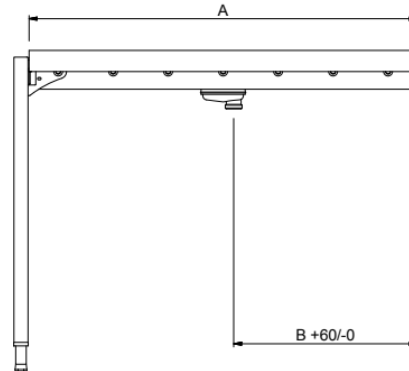

863038 (HSLRC26)

Conveyor, long rollers, 2600 mm

Description

Constructed in 304 AISI stainless steel. Basin with sloping bottom and drain. Long plastic rollers. Square 40x40mm square legs with height-adjustable feet. Designed for 500x500mm dishwashing baskets. Knock-down delivery.

Construction

- All surfaces smooth with polished finish.
- Thick welded flanges for sturdy connection between the units.
- Two legs included.
- AISI 304 1,2mm stainless steel basin.
- Self-bearing undershelf eliminates the need for additional frames.
- Conveyors optionally equipped with end-limit switch, end plate, guides for racks, and undershelves.
- Sloping bottom of the table grants a smooth and rapid drainage.
- 40x40mm stainless steel tubular and square legs.
- Plastic rollers easy to remove for cleaning.
- Stainless steel feet 50 mm adjustable in height to align the operation height between the dishwasher and table.

Sustainability

- The long roller conveyor is available in 600mm and from 1100mm up to 2600mm with 100mm-step length.

Technical specifications

8651 8651 8630 8630 Front
92 93 26 27

Key Information:

External dimensions, Width:	600 mm	1100 mm	1200 mm	1300 mm
External dimensions, Depth:	620 mm	620 mm	620 mm	620 mm
External dimensions, Height:	910 mm	910 mm	910 mm	910 mm
Net weight:	11 kg	17 kg	18 kg	19 kg
Height adjustment:	50/50 mm	50/50 mm	50/50 mm	50/50 mm