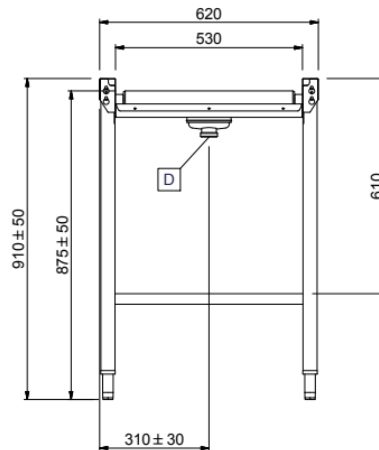

Technical specifications

8651 8651 8630 8630 Front
92 93 26 27

Key Information:

External dimensions, Width:	600 mm	1100 mm	1200 mm	1300 mm
External dimensions, Depth:	620 mm	620 mm	620 mm	620 mm
External dimensions, Height:	910 mm	910 mm	910 mm	910 mm
Net weight:	11 kg	17 kg	18 kg	19 kg
Height adjustment:	50/50 mm	50/50 mm	50/50 mm	50/50 mm

Side

Top

D = Drain

DO = Overflow drain pipe

Find out more:
ISO Certificates
Electrolux Professional Recognitions

The company reserves the right to make modifications to the products without prior notice. All information correct at time of printing.

2026/06/10

3/6