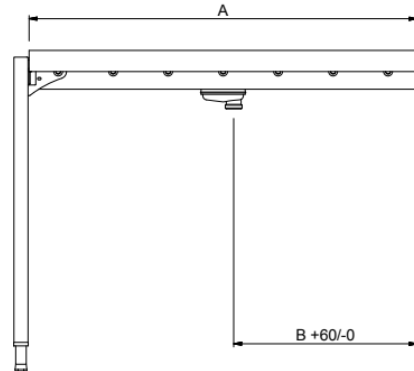

863038 (HSLRC26)

Conveyor, long rollers, 2600 mm

Description

Constructed in 304 AISI stainless steel. Basin with sloping bottom and drain. Long plastic rollers. Square 40x40mm square legs with height-adjustable feet. Designed for 500x500mm dishwashing baskets. Knock-down delivery.

Construction

- All surfaces smooth with polished finish.
- Thick welded flanges for sturdy connection between the units.
- Two legs included.
- AISI 304 1,2mm stainless steel basin.
- Self-bearing undershelf eliminates the need for additional frames.
- Conveyors optionally equipped with end-limit switch, end plate, guides for racks, and undershelves.
- Sloping bottom of the table grants a smooth and rapid drainage.
- 40x40mm stainless steel tubular and square legs.
- Plastic rollers easy to remove for cleaning.
- Stainless steel feet 50 mm adjustable in height to align the operation height between the dishwasher and table.

Sustainability

- The long roller conveyor is available in 600mm and from 1100mm up to 2600mm with 100mm-step length.

Technical specifications

8651 8651 8630 8630 Front
92 93 26 27

Key Information:

External dimensions, Width:	600 mm	1100 mm	1200 mm	1300 mm
External dimensions, Depth:	620 mm	620 mm	620 mm	620 mm
External dimensions, Height:	910 mm	910 mm	910 mm	910 mm
Net weight:	11 kg	17 kg	18 kg	19 kg
Height adjustment:	50/50 mm	50/50 mm	50/50 mm	50/50 mm