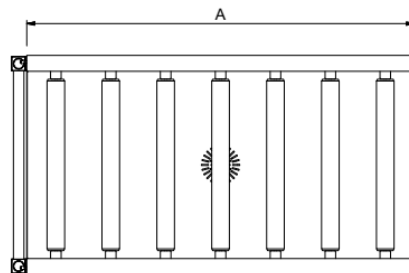

Top

D = Drain

DO = Overflow drain pipe

Find out more:
ISO Certificates
[Electrolux Professional Recognitions](#)

The company reserves the right to make modifications to the products without prior notice. All information correct at time of printing.

2026/06/09

3/6