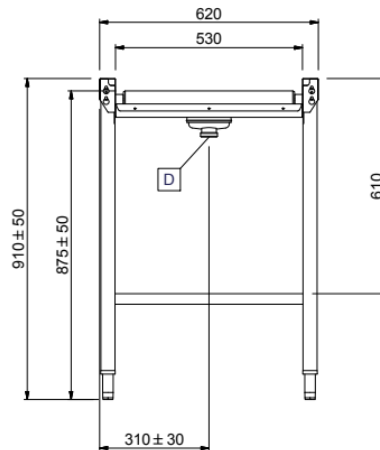

Technical specifications

8651 8651 8630 8630 Front
92 93 26 27

Key Information:

External dimensions, Width:	600 mm	1100 mm	1200 mm	1300 mm
External dimensions, Depth:	620 mm	620 mm	620 mm	620 mm
External dimensions, Height:	910 mm	910 mm	910 mm	910 mm
Net weight:	11 kg	17 kg	18 kg	19 kg
Height adjustment:	50/50 mm	50/50 mm	50/50 mm	50/50 mm

Side

Top

D = Drain

DO = Overflow drain pipe

Find out more:
ISO Certificates
[Electrolux Professional Recognitions](#)

The company reserves the right to make modifications to the products without prior notice. All information correct at time of printing.

2026/06/09

3/6