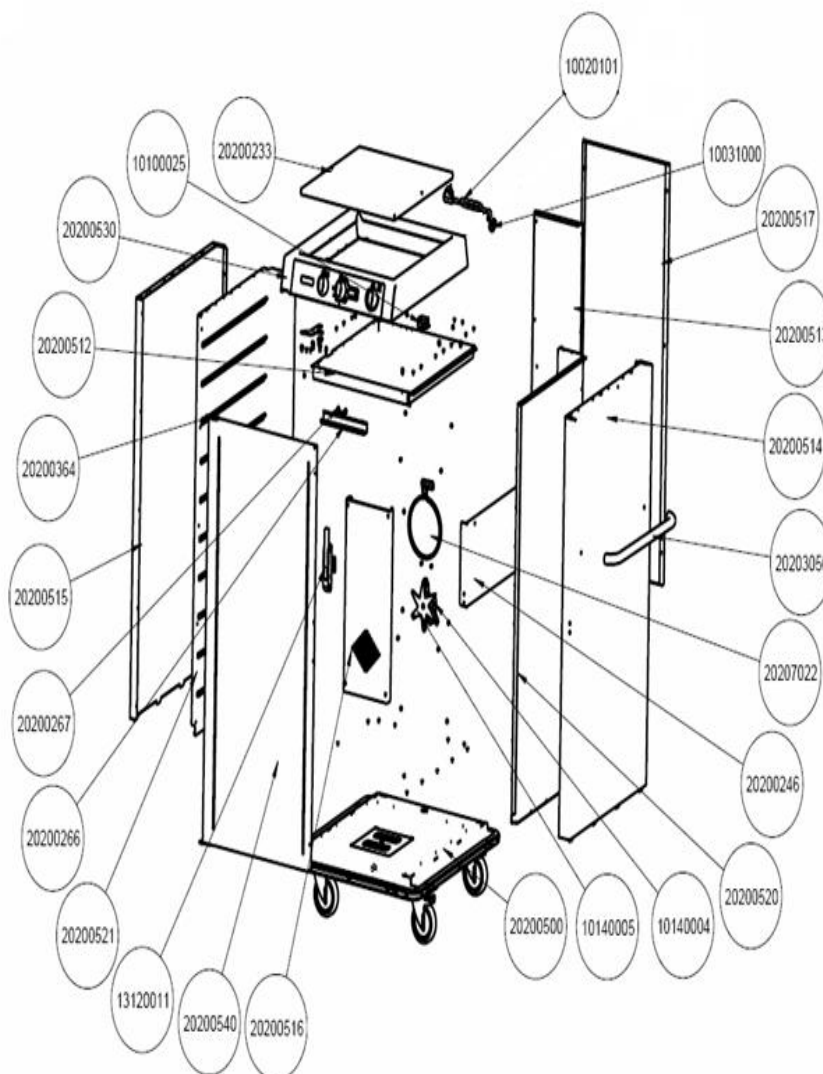

Rel.	Date	File	Author	Note
1	11/10/2011	SPC351156	M. Stramare	

Part Number	Part name	Quantity (pcs)
20200233	Body cover plate	1
10100025	Thermostat limit	1
20200530	Panel Body - complete	1
20200512	Body ceiling plate	1
20200364	Door carrier plate - top	1
20200515	Body side plate - left	1
20200267	Thermo couple mount plate	1
20200266	Thermo couple plate	1
20200521	Body Insulation plate - inner - left	1
13120011	Door lock	1
20200540	Door plate - complete	1
20200516	Heat guidance plate	1
20200500	Carrier carcass complete	1
10140005	Fan propeller	1
10140004	Fan motor FM62G25/1	1
20200520	Body Insulation plate - inner - right - complete	1
20200246	Body right side inner supporting plate	1
20207022	Heater 1500 W 230 V	1
20203050	Push lever - complete	1
20200514	Body side plate - right	1
20200513	Body fan plate	1
20200217	Rear cover plate	1
10031000	Fitting bakalite	1
10020101	Plug with spiral	1

Part Number	Part Name	Quantity (pcs)
20200502	Base plate	1
26307022	Heater 1000 W 230 V	1
20200545	Bumper Mount Plate - length	2
20200544	Bumper Mount Plate - width	2
20200505	Cable Protector Plate	1
20206104	Rubber Bumper Plug	28
20200510	Carrier carcass plate - complete back part	1
12010003	Ball valve 1/2"	1
26206102	Rubber Bumper - corner - grey	4
20200203	Pool Heater plate	1
20206105	Rubber bumper - gap - width	2
20200501	Carrier carcass plate - complete front part	1
20206103	Rubber bumper - gap - length	2

Part Number	Part Name	Quantity (pcs)
20200233	Body cover plate	1
20200532	Panel body plate	1
10091000	Energy regulate	1
10100170	Digital thermostat	1
10100003	Thermostat 0-90C	1
10010301	Power switch	1
20209102	Serigraph	1
20206102	Button	3
10080004	Signal lamp - yellow	1
10080005	Signal lamp - white	2