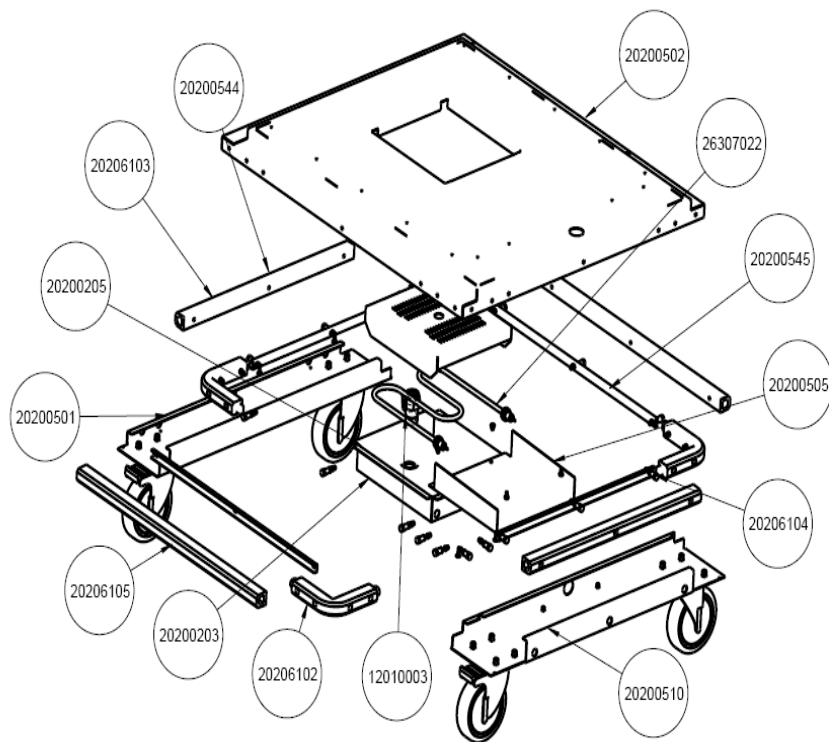

Rel.	Date	File	Author	Note
1	11/10/2011	SPC351156	M. Stramare	

Part Number	Part name	Quantity (pcs)
20200233	Body cover plate	1
10100025	Thermostat limit	1
20200530	Panel Body - complete	1
20200512	Body ceiling plate	1
20200364	Door carrier plate - top	1
20200515	Body side plate - left	1
20200267	Thermo couple mount plate	1
20200266	Thermo couple plate	1
20200521	Body Insulation plate - inner - left	1
13120011	Door lock	1
20200540	Door plate - complete	1
20200516	Heat guidance plate	1
20200500	Carrier carcass complete	1
10140005	Fan propeller	1
10140004	Fan motor FM62G25/1	1
20200520	Body Insulation plate - inner - right - complete	1
20200246	Body right side inner supporting plate	1
20207022	Heater 1500 W 230 V	1
20203050	Push lever - complete	1
20200514	Body side plate - right	1
20200513	Body fan plate	1
20200217	Rear cover plate	1
10031000	Fitting bakalite	1
10020101	Plug with spiral	1

Part Number	Part Name	Quantity (pcs)
20200502	Base plate	1
26307022	Heater 1000 W 230 V	1
20200545	Bumper Mount Plate - length	2
20200544	Bumper Mount Plate - width	2
20200505	Cable Protector Plate	1
20206104	Rubber Bumper Plug	28
20200510	Carrier carcass plate - complete back part	1
12010003	Ball valve 1/2"	1
26206102	Rubber Bumper - corner - grey	4
20200203	Pool Heater plate	1
20206105	Rubber bumper - gap - width	2
20200501	Carrier carcass plate - complete front part	1
20206103	Rubber bumper - gap - length	2

Part Number	Part Name	Quantity (pcs)
20200233	Body cover plate	1
20200532	Panel body plate	1
10091000	Energy regulate	1
10100170	Digital thermostat	1
10100003	Thermostat 0-90C	1
10010301	Power switch	1
20209102	Serigraph	1
20206102	Button	3
10080004	Signal lamp - yellow	1
10080005	Signal lamp - white	2