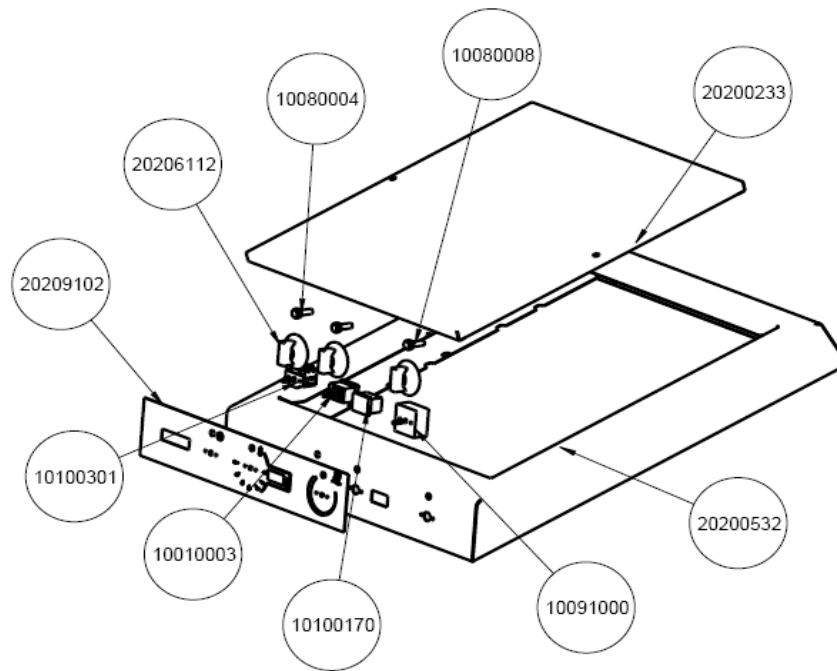

Rel.	Date	File	Author	Note
1	11/10/2011	SPC351156	M. Stramare	

Part Number	Part name	Quantity (pcs)
20200233	Body cover plate	1
10100025	Thermostat limit	1
20200530	Panel Body - complete	1
20200512	Body ceiling plate	1
20200364	Door carrier plate - top	1
20200515	Body side plate - left	1
20200267	Thermo couple mount plate	1
20200266	Thermo couple plate	1
20200521	Body Insulation plate - inner - left	1
13120011	Door lock	1
20200540	Door plate - complete	1
20200516	Heat guidance plate	1
20200500	Carrier carcass complete	1
10140005	Fan propeller	1
10140004	Fan motor FM62G25/1	1
20200520	Body Insulation plate - inner - right - complete	1
20200246	Body right side inner supporting plate	1
20207022	Heater 1500 W 230 V	1
20203050	Push lever - complete	1
20200514	Body side plate - right	1
20200513	Body fan plate	1
20200217	Rear cover plate	1
10031000	Fitting bakalite	1
10020101	Plug with spiral	1

Part Number	Part Name	Quantity (pcs)
20200502	Base plate	1
26307022	Heater 1000 W 230 V	1
20200545	Bumper Mount Plate - length	2
20200544	Bumper Mount Plate - width	2
20200505	Cable Protector Plate	1
20206104	Rubber Bumper Plug	28
20200510	Carrier carcass plate - complete back part	1
12010003	Ball valve 1/2"	1
26206102	Rubber Bumper - corner - grey	4
20200203	Pool Heater plate	1
20206105	Rubber bumper - gap - width	2
20200501	Carrier carcass plate - complete front part	1
20206103	Rubber bumper - gap - length	2

Part Number	Part Name	Quantity (pcs)
20200233	Body cover plate	1
20200532	Panel body plate	1
10091000	Energy regulate	1
10100170	Digital thermostat	1
10100003	Thermostat 0-90C	1
10010301	Power switch	1
20209102	Serigraph	1
20206102	Button	3
10080004	Signal lamp - yellow	1
10080005	Signal lamp - white	2